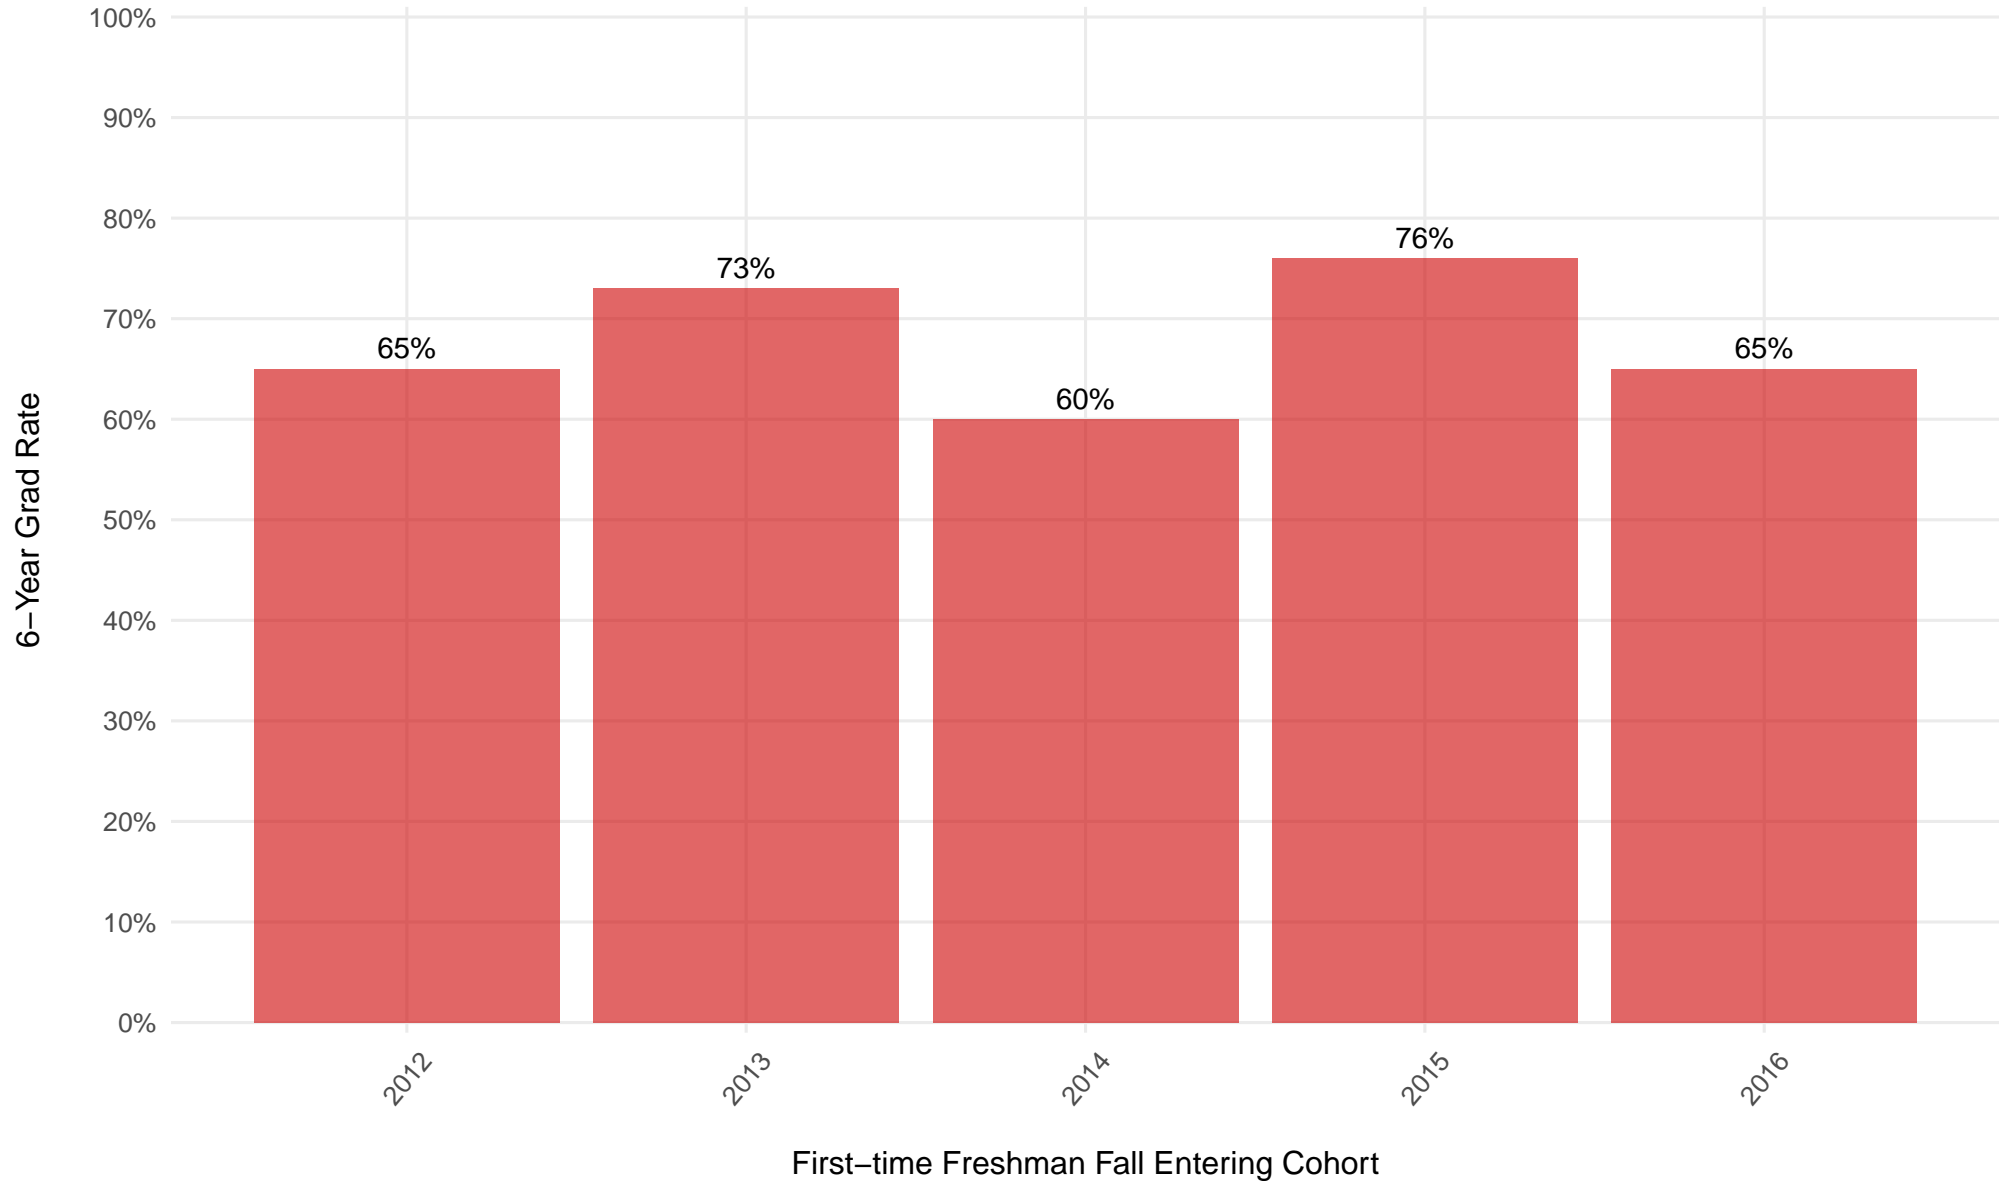

Wabash College Freshman to Sophomore Retention Rates

Overall

Wabash College 6–YR Grad Rate

Overall

Wabash College 6–YR Grad Rate

Pell grant recipients

Wabash College 6–YR Grad Rate

Stafford loan recipients that were not Pell recipients