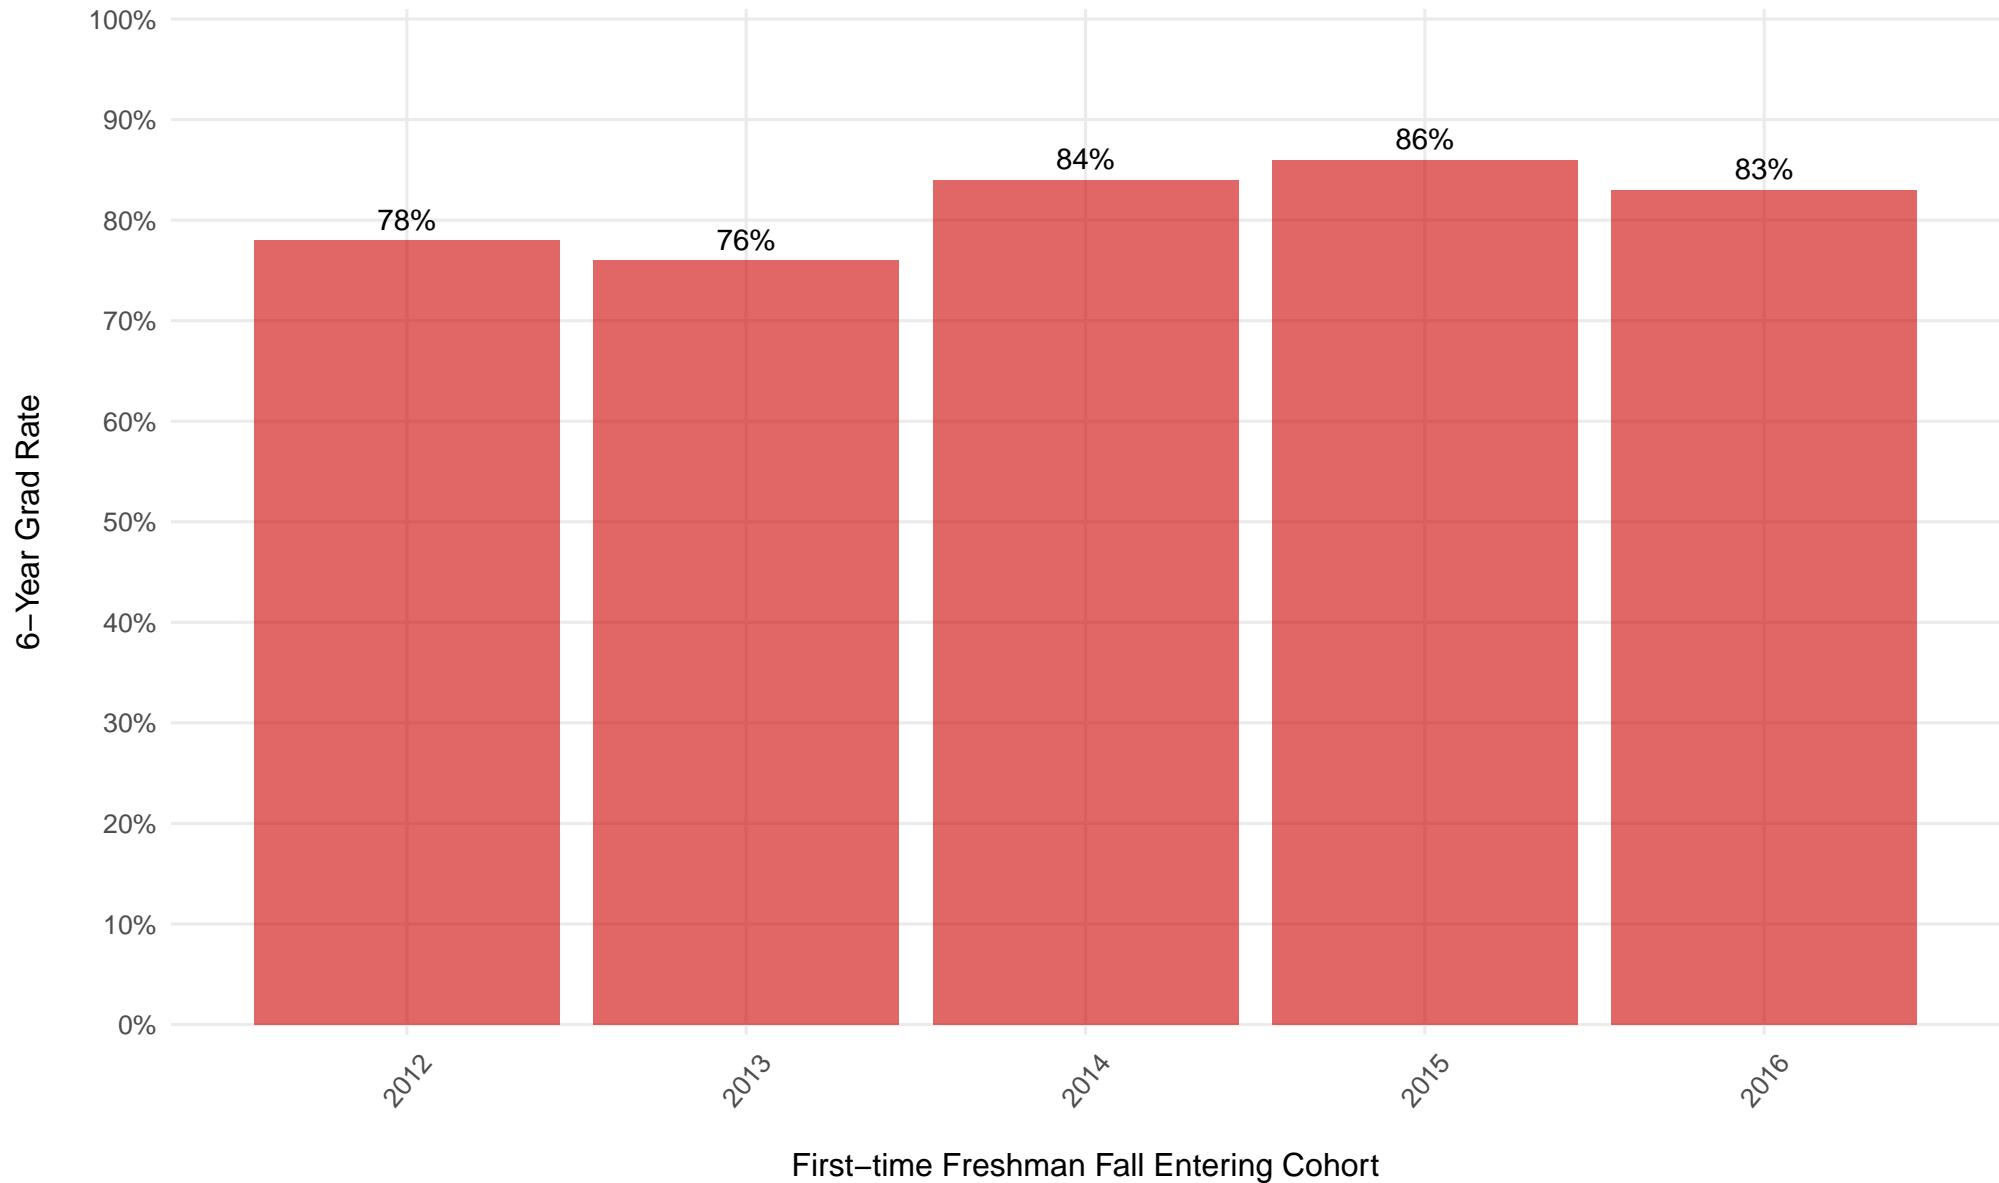

Wabash College Freshman to Sophomore Retention Rates

Overall

Wabash College 6–YR Grad Rate

Overall

Wabash College 6–YR Grad Rate

Pell grant recipients

Wabash College 6–YR Grad Rate

Stafford loan recipients that were not Pell recipients

Wabash College 6–YR Grad Rate

Students that did not receive a Stafford loan or a Pell Grant

Wabash College 6-YR Grad Rate

Black Students

First-time Freshman Fall Entering Cohort

Wabash College 6-YR Grad Rate Hispanic/Latino Students