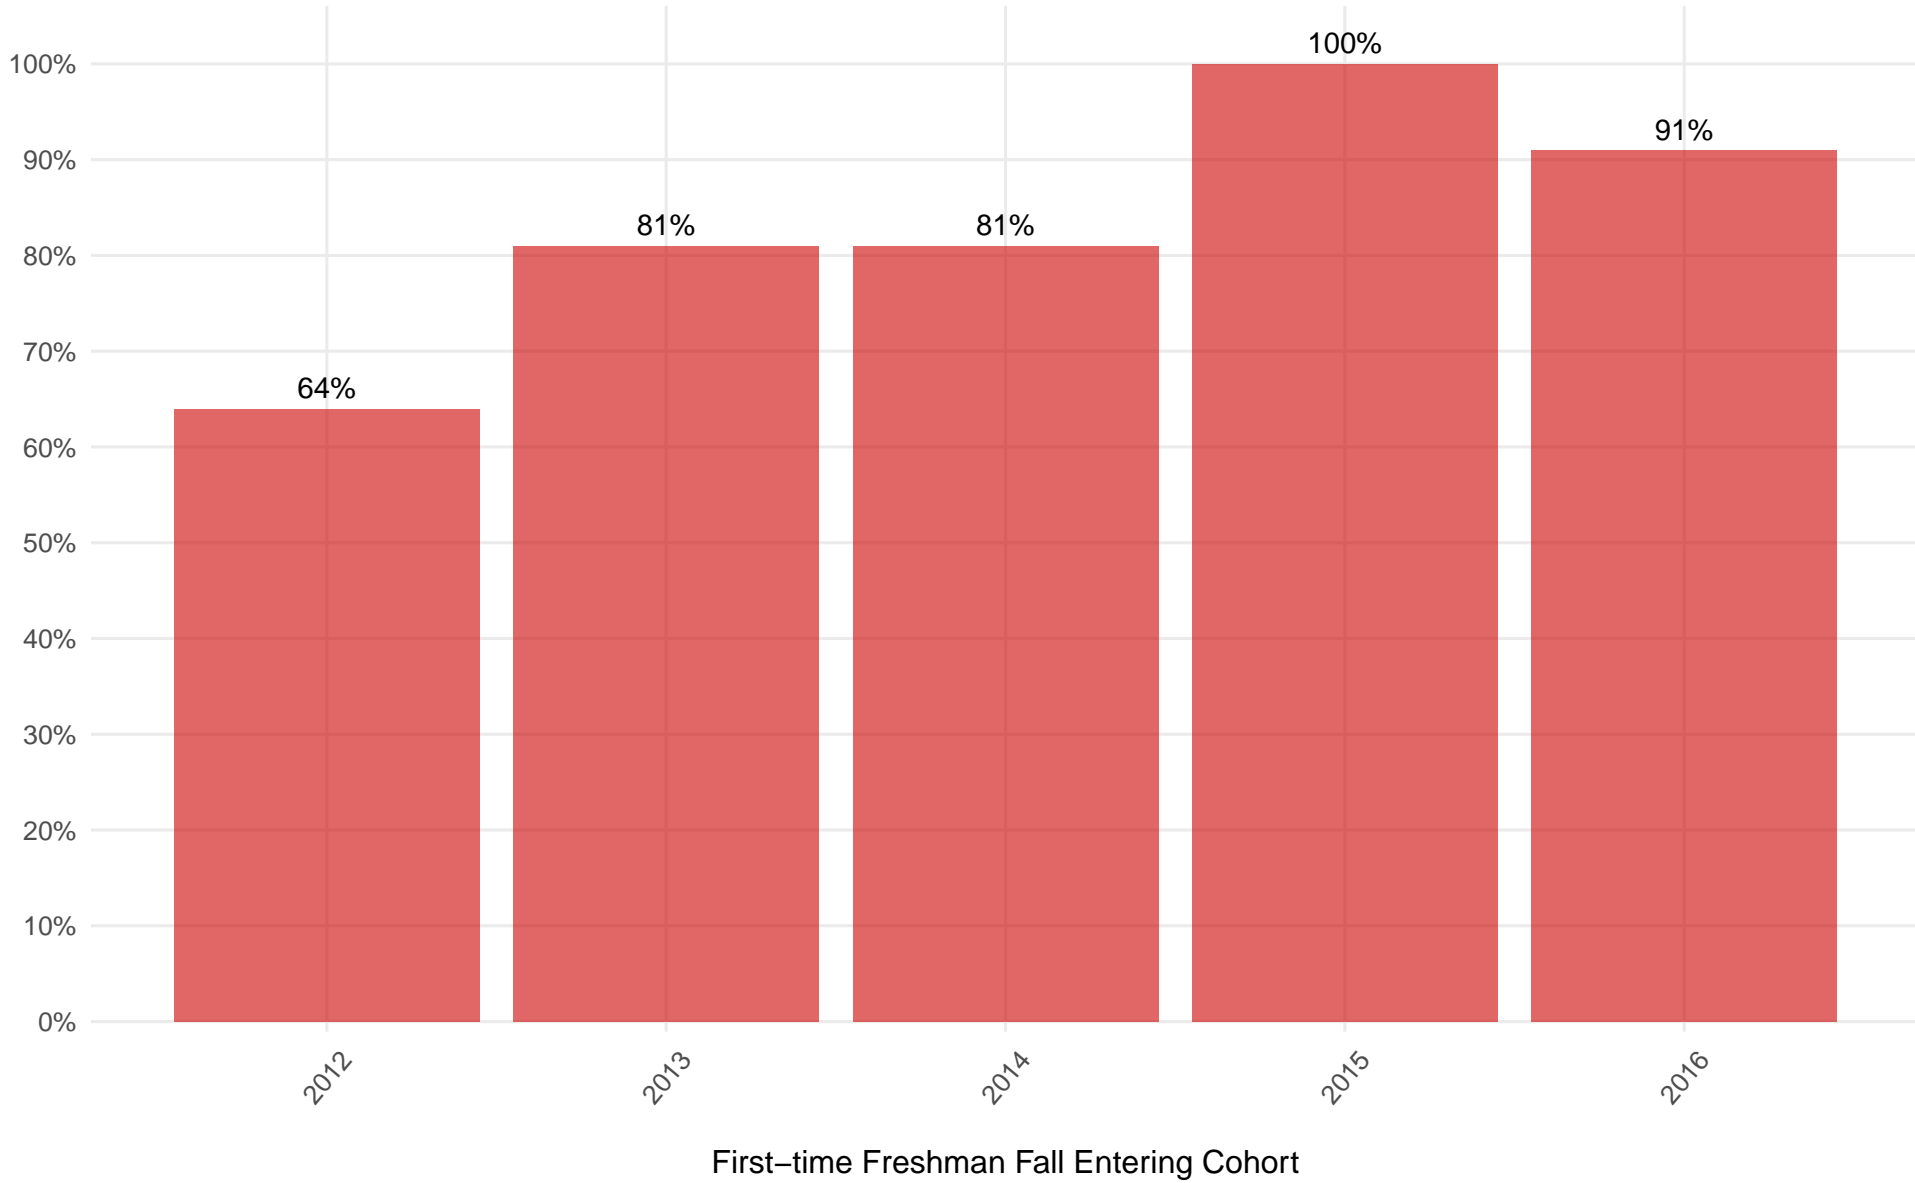

Wabash College 6-YR Grad Rate International Students

First-time Freshman Fall Entering Cohort