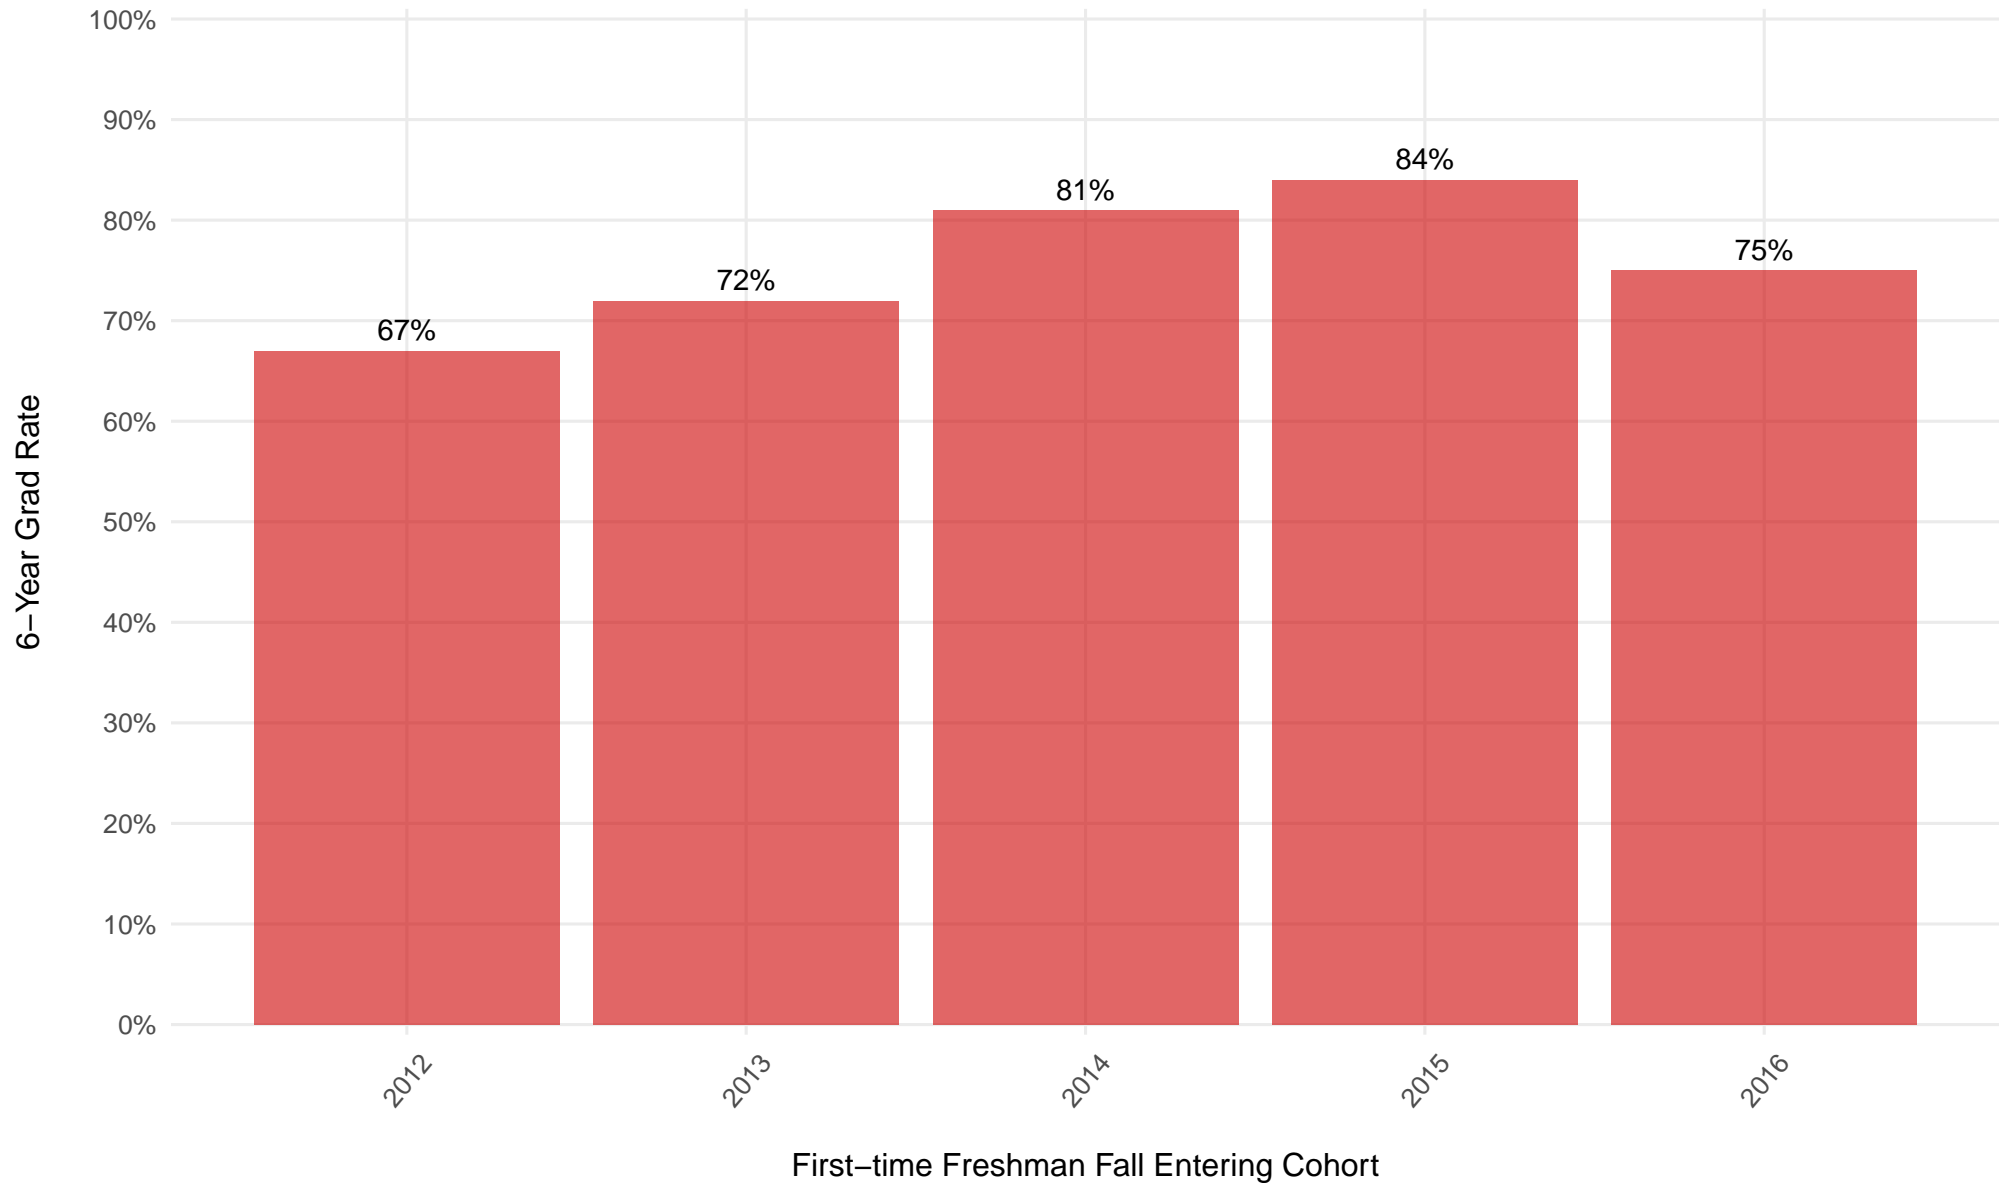

Wabash College Freshman to Sophomore Retention Rates

Overall

Wabash College 6–YR Grad Rate

Overall

Wabash College 6–YR Grad Rate

Pell grant recipients

Wabash College 6–YR Grad Rate

Stafford loan recipients that were not Pell recipients

Wabash College 6–YR Grad Rate

Students that did not receive a Stafford loan or a Pell Grant

Wabash College 6-YR Grad Rate

Black Students

First-time Freshman Fall Entering Cohort

Wabash College 6-YR Grad Rate Hispanic/Latino Students