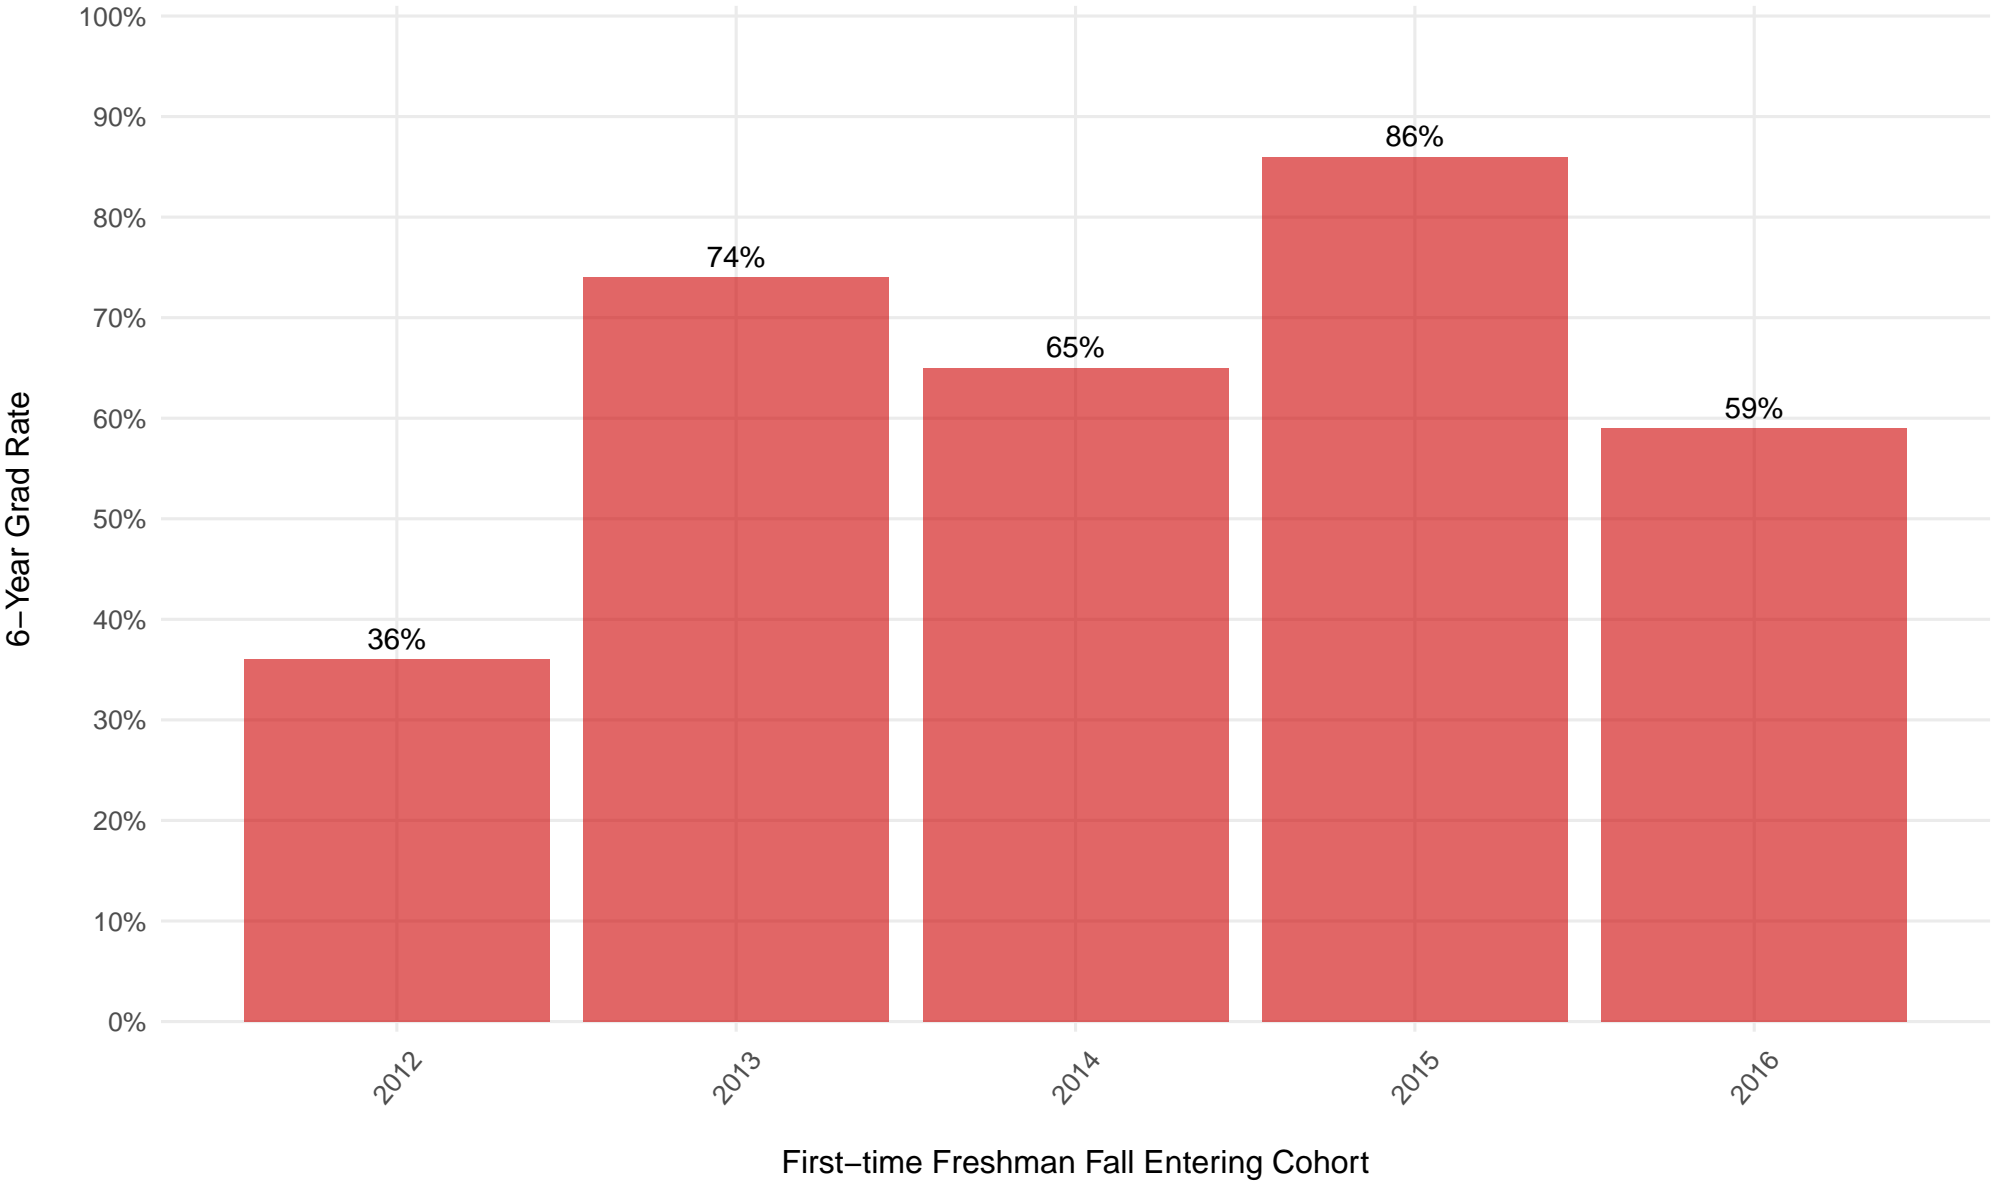

Wabash College 6–YR Grad Rate

Students that did not receive a Stafford loan or a Pell Grant

Wabash College 6-YR Grad Rate

Black Students

First-time Freshman Fall Entering Cohort

Wabash College 6-YR Grad Rate Hispanic/Latino Students