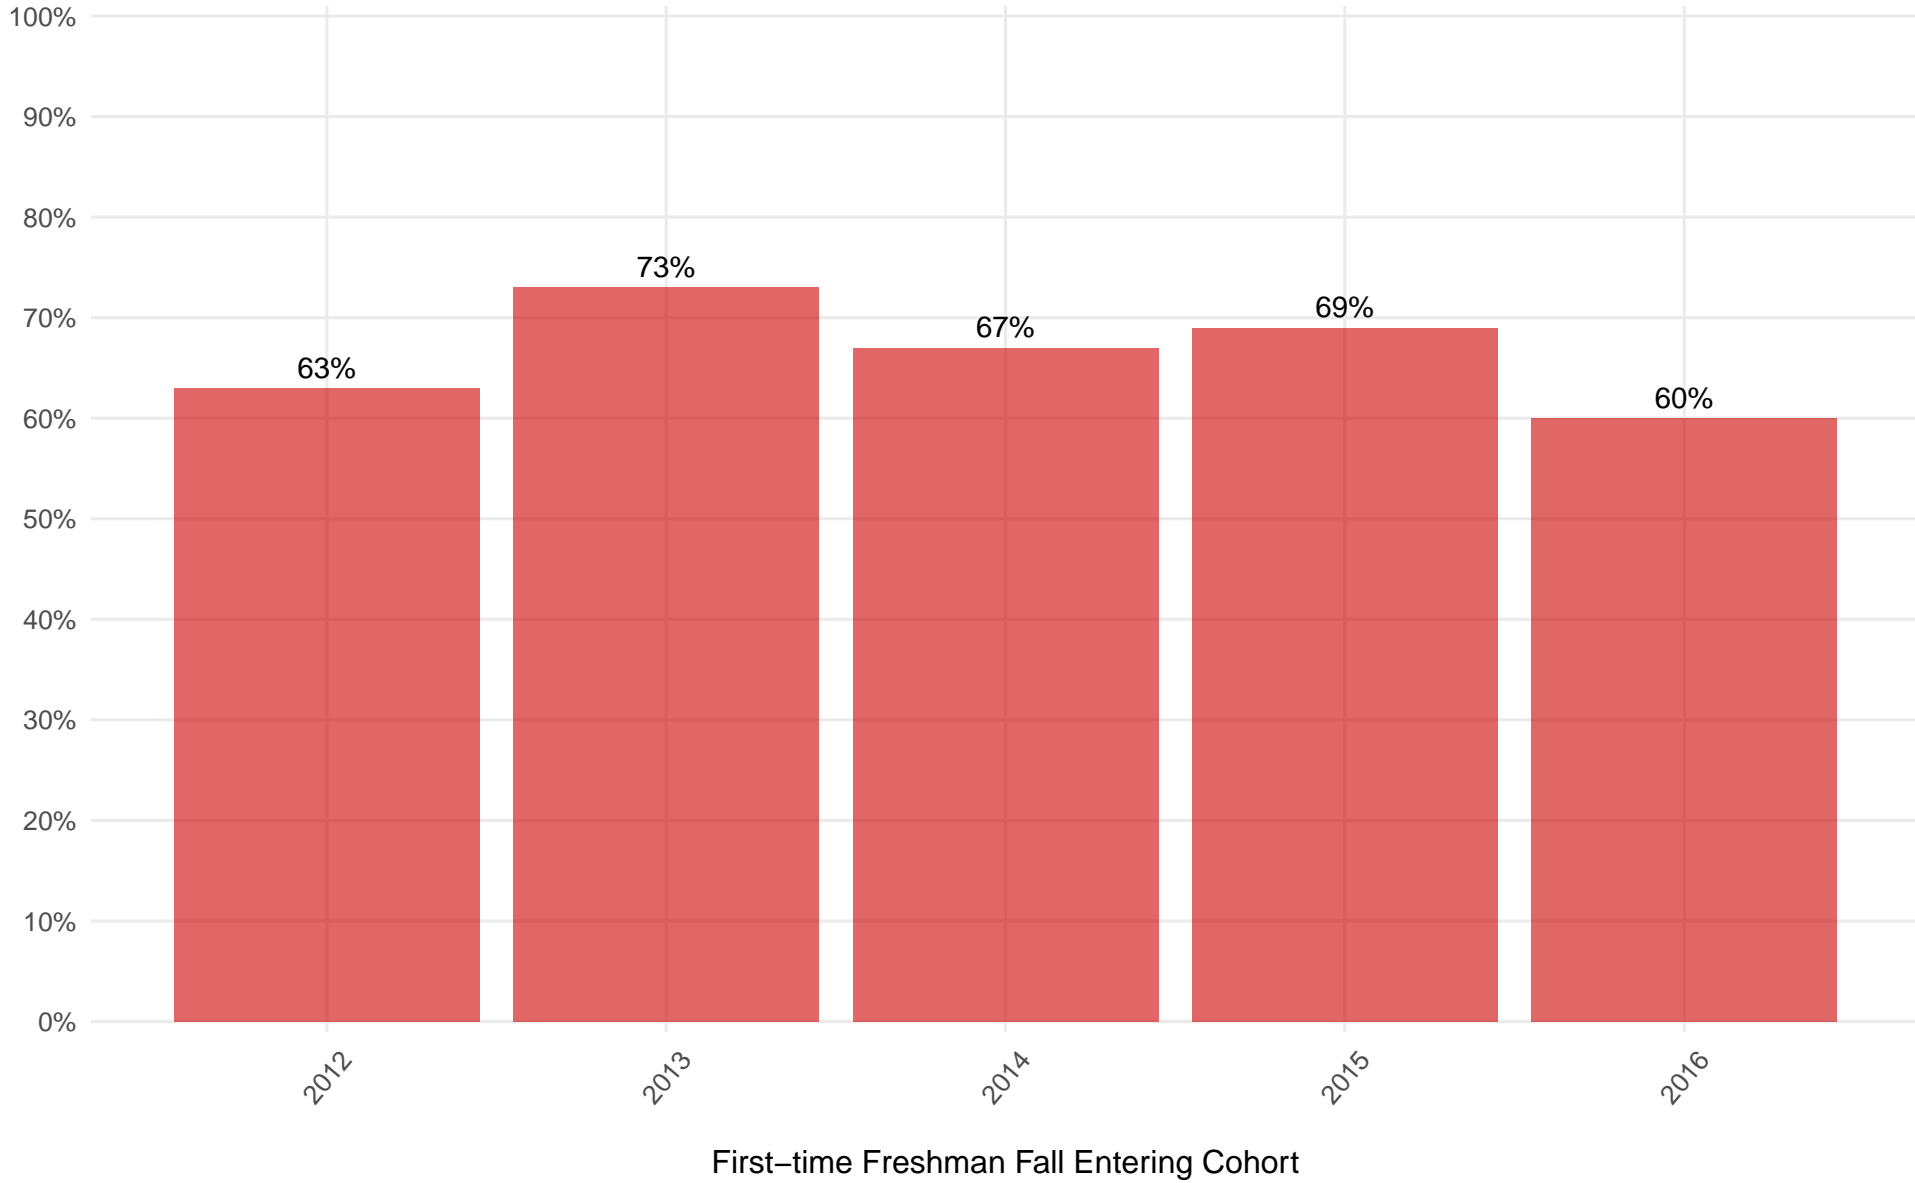

Wabash College 6-YR Grad Rate

Black Students

First-time Freshman Fall Entering Cohort