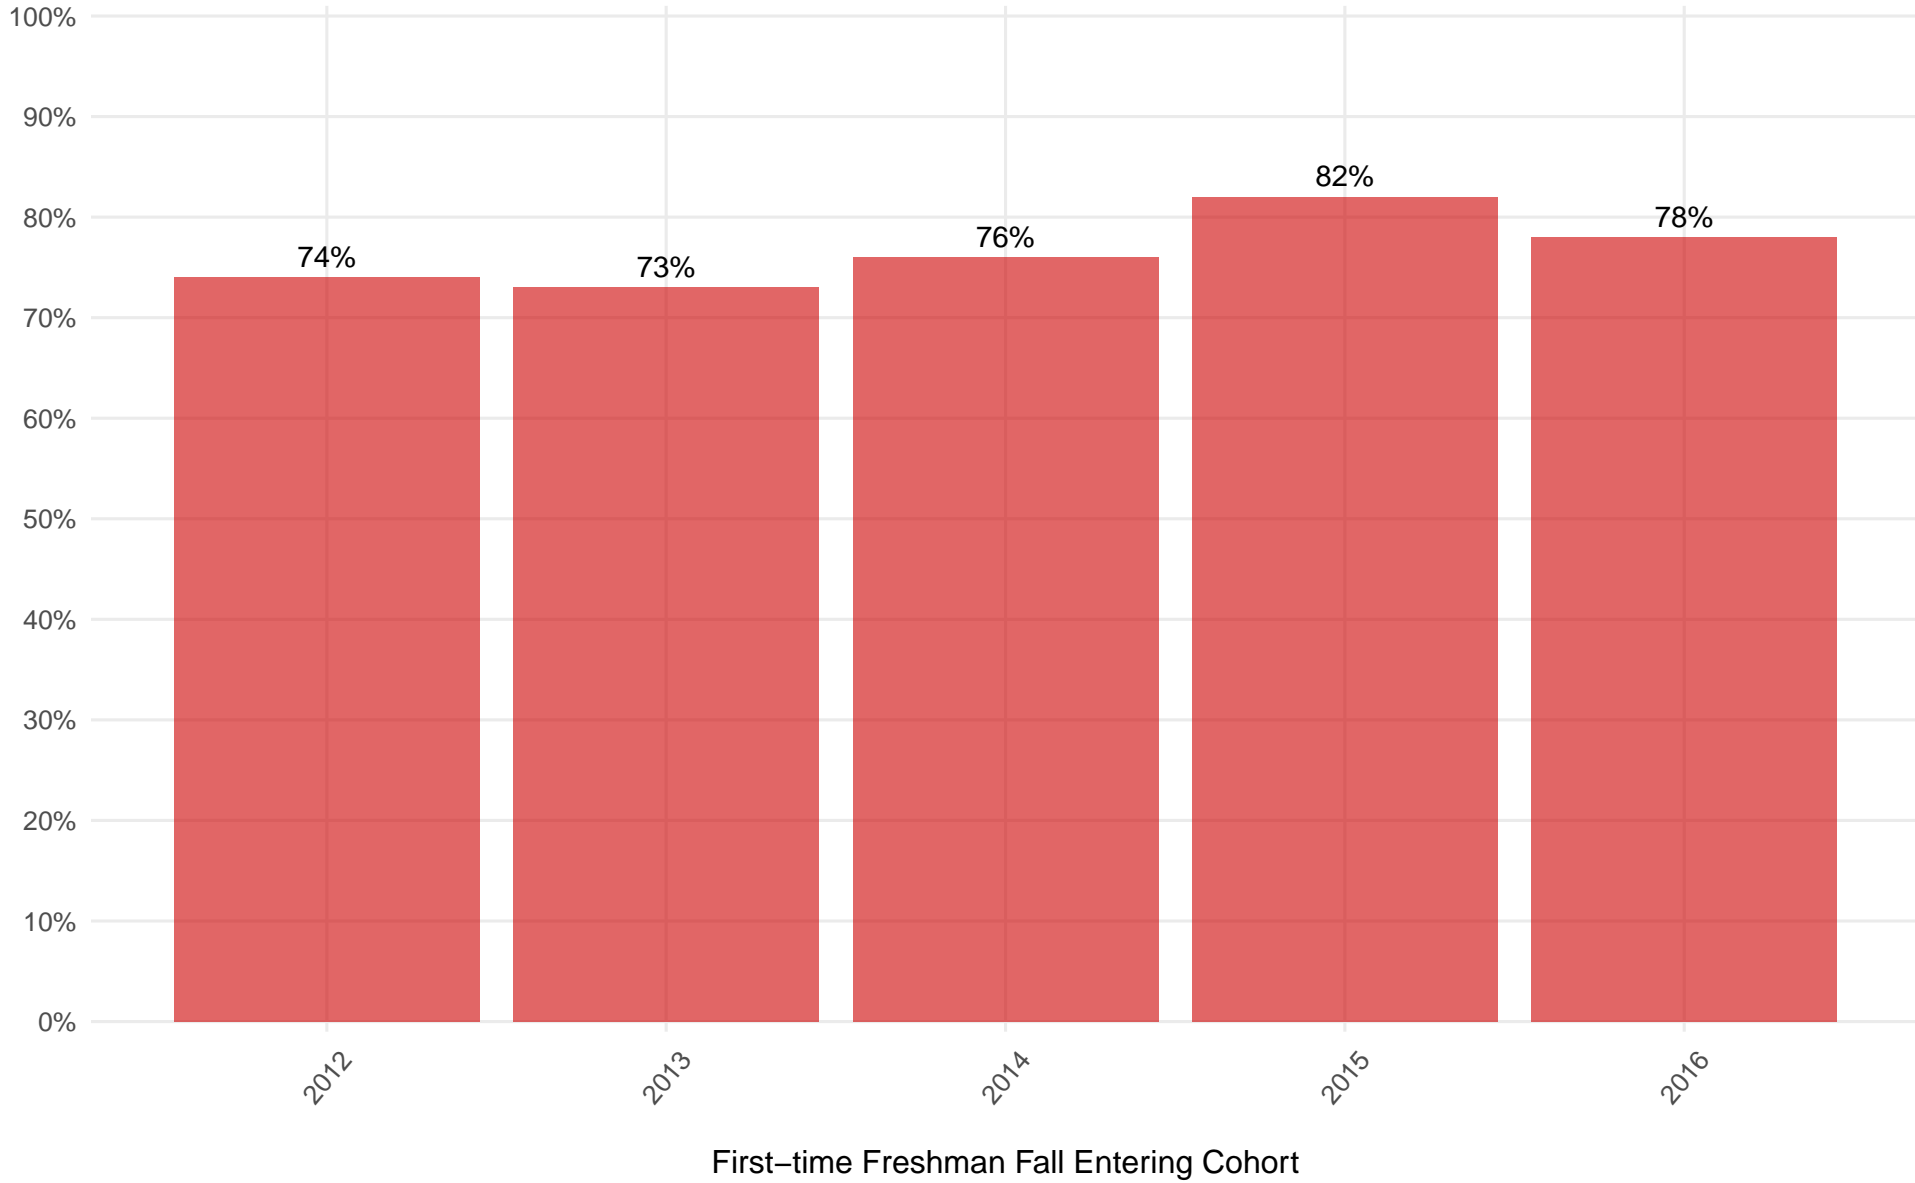

Wabash College 6–YR Grad Rate

White Students

First-time Freshman Fall Entering Cohort