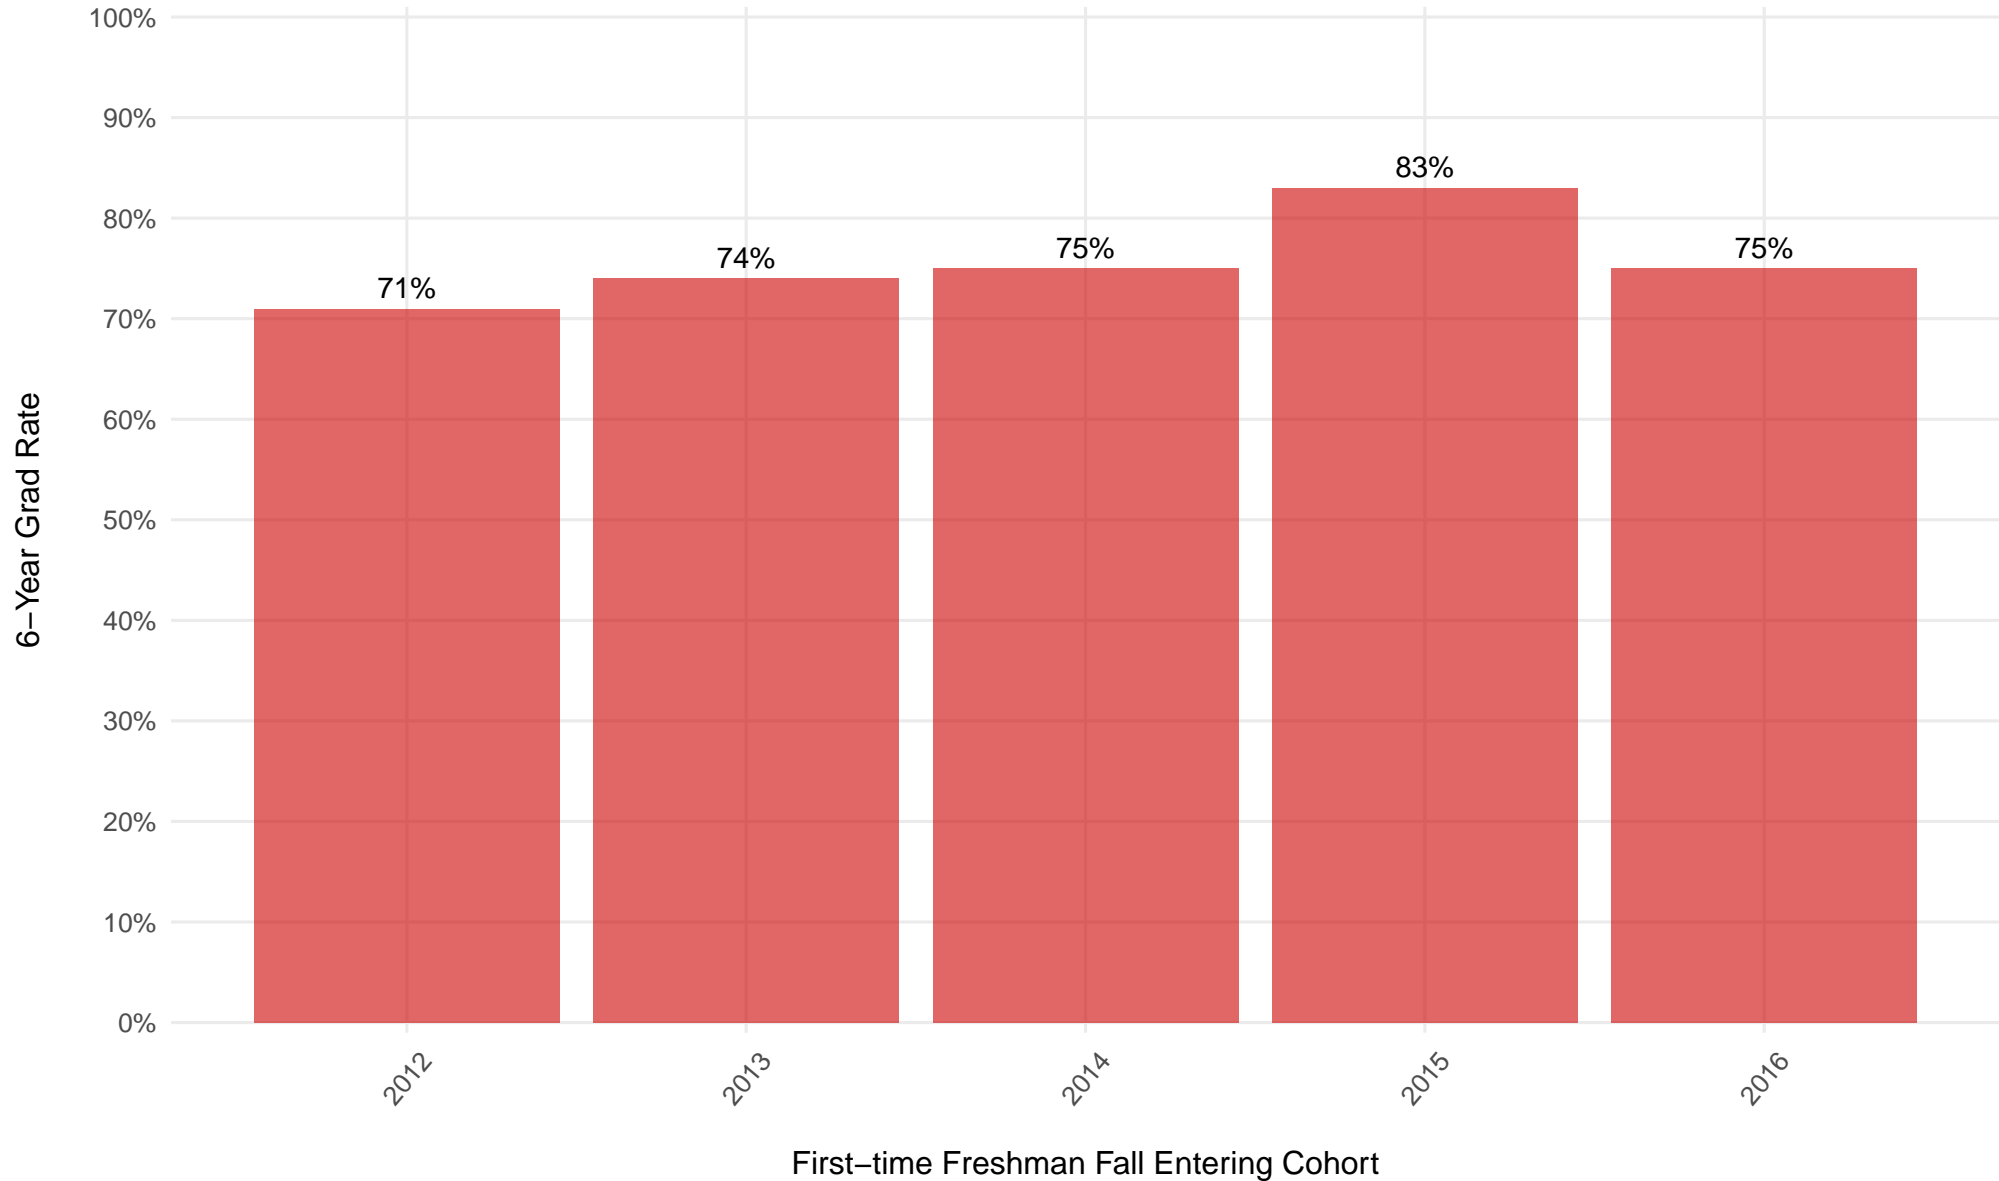

Wabash College Freshman to Sophomore Retention Rates

Overall

Wabash College 6–YR Grad Rate

Overall

Wabash College 6–YR Grad Rate

Pell grant recipients

Wabash College 6–YR Grad Rate

Stafford loan recipients that were not Pell recipients