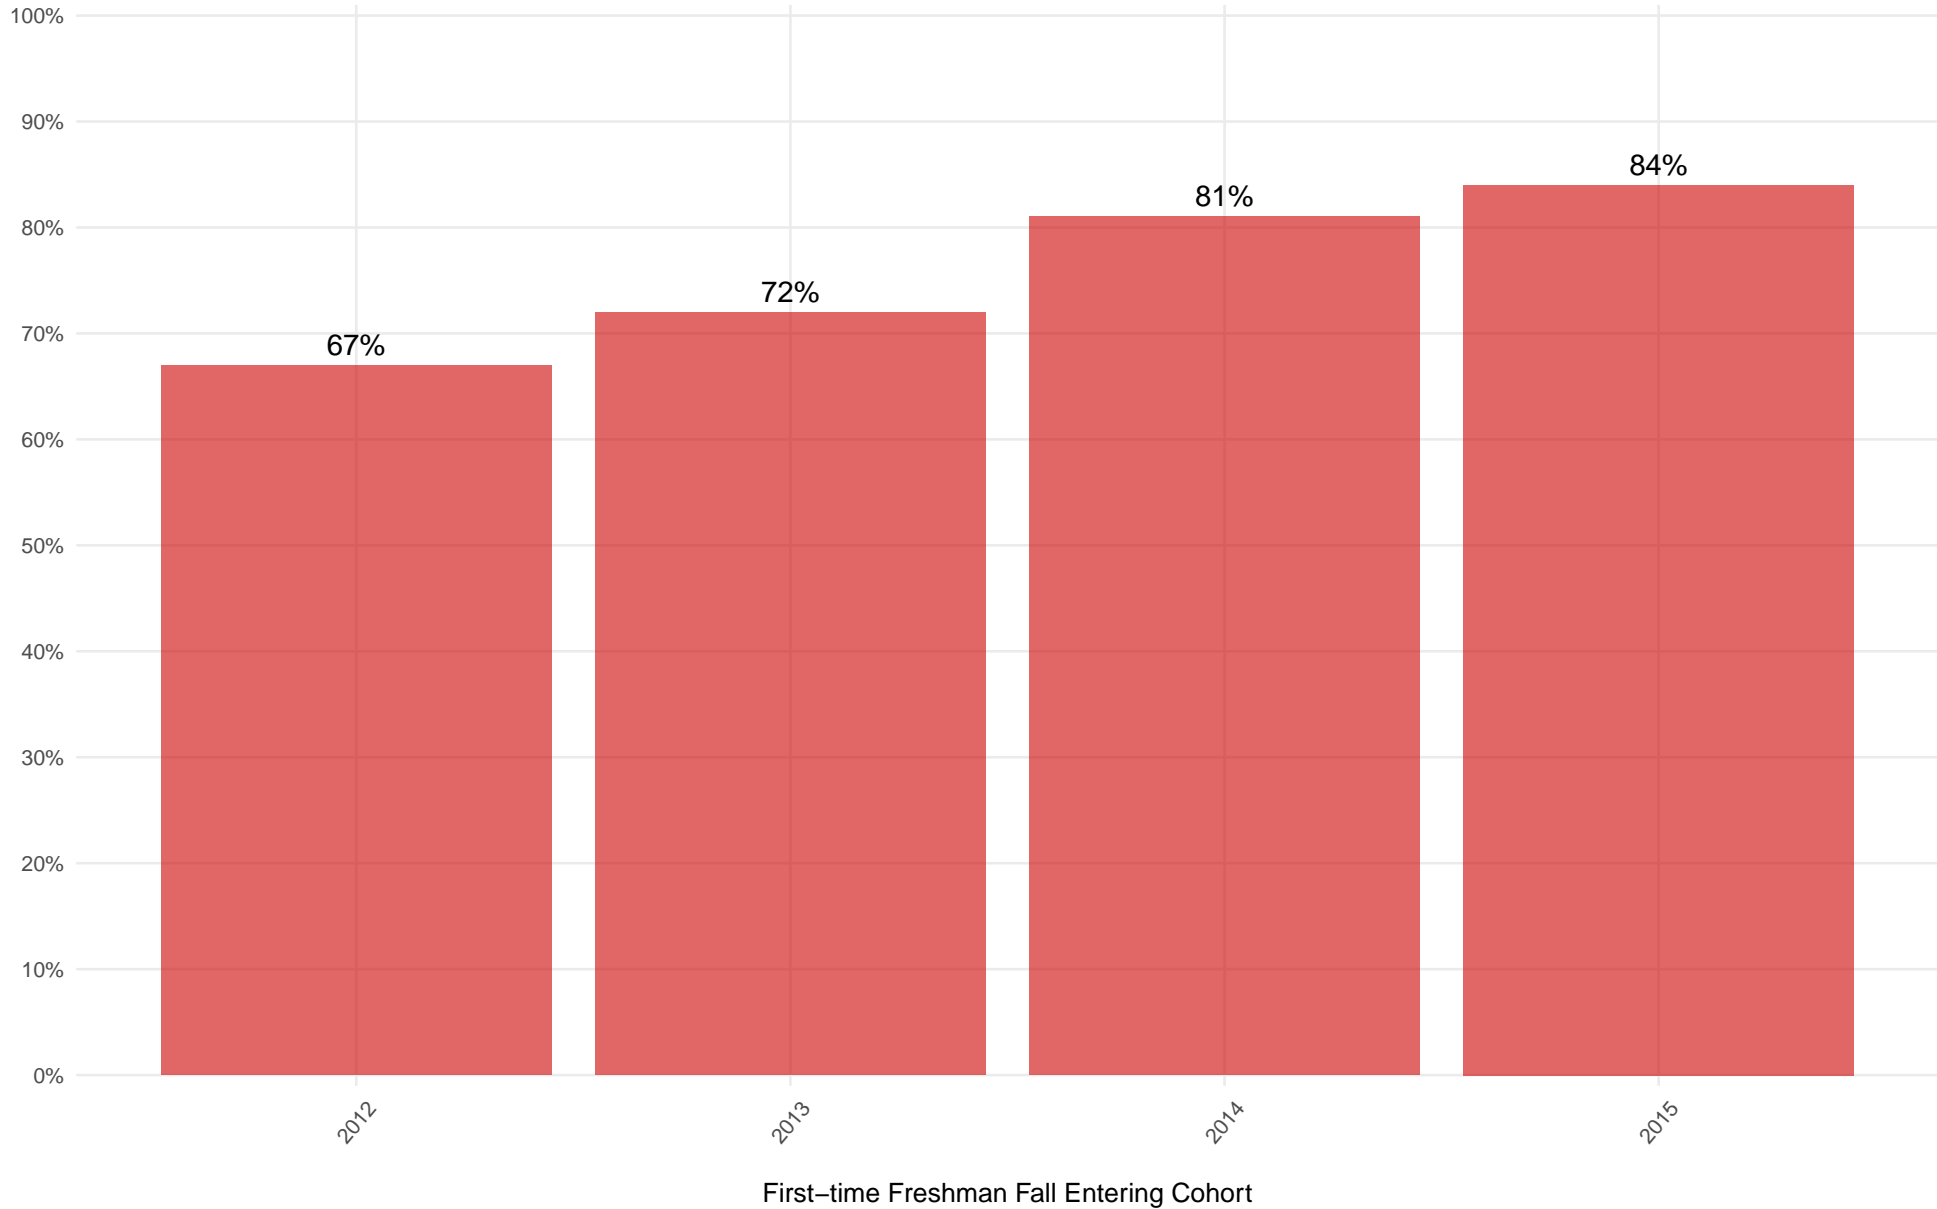

Wabash College Freshman to Sophomore Retention Rates

Overall

Wabash College 6–YR Grad Rate

Overall

Wabash College 6-YR Grad Rate

Pell grant recipients

Wabash College 6-YR Grad Rate

Stafford loan recipients that were not Pell recipients