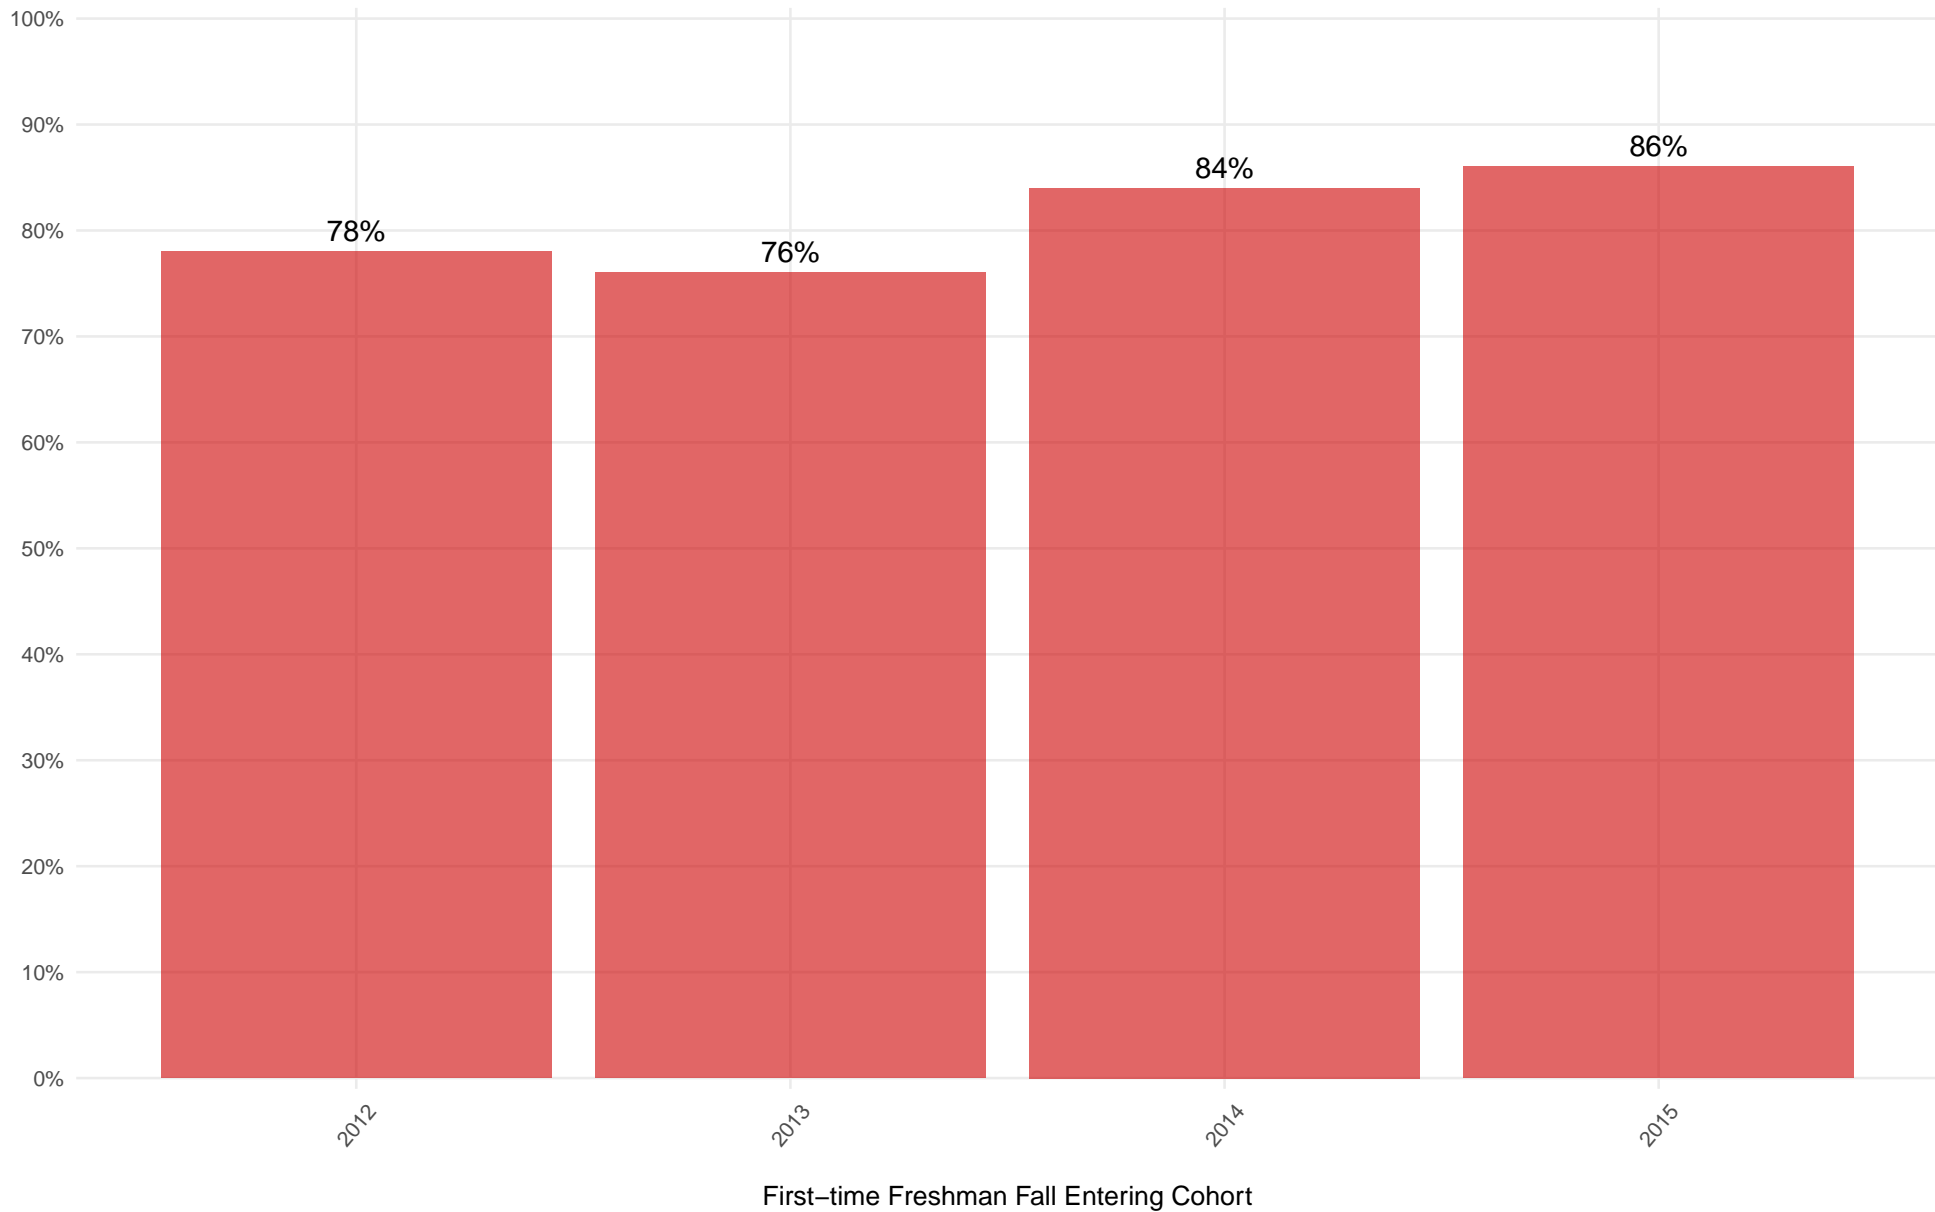

Wabash College 6–YR Grad Rate

Students that did not receive a Stafford loan or a Pell Grant