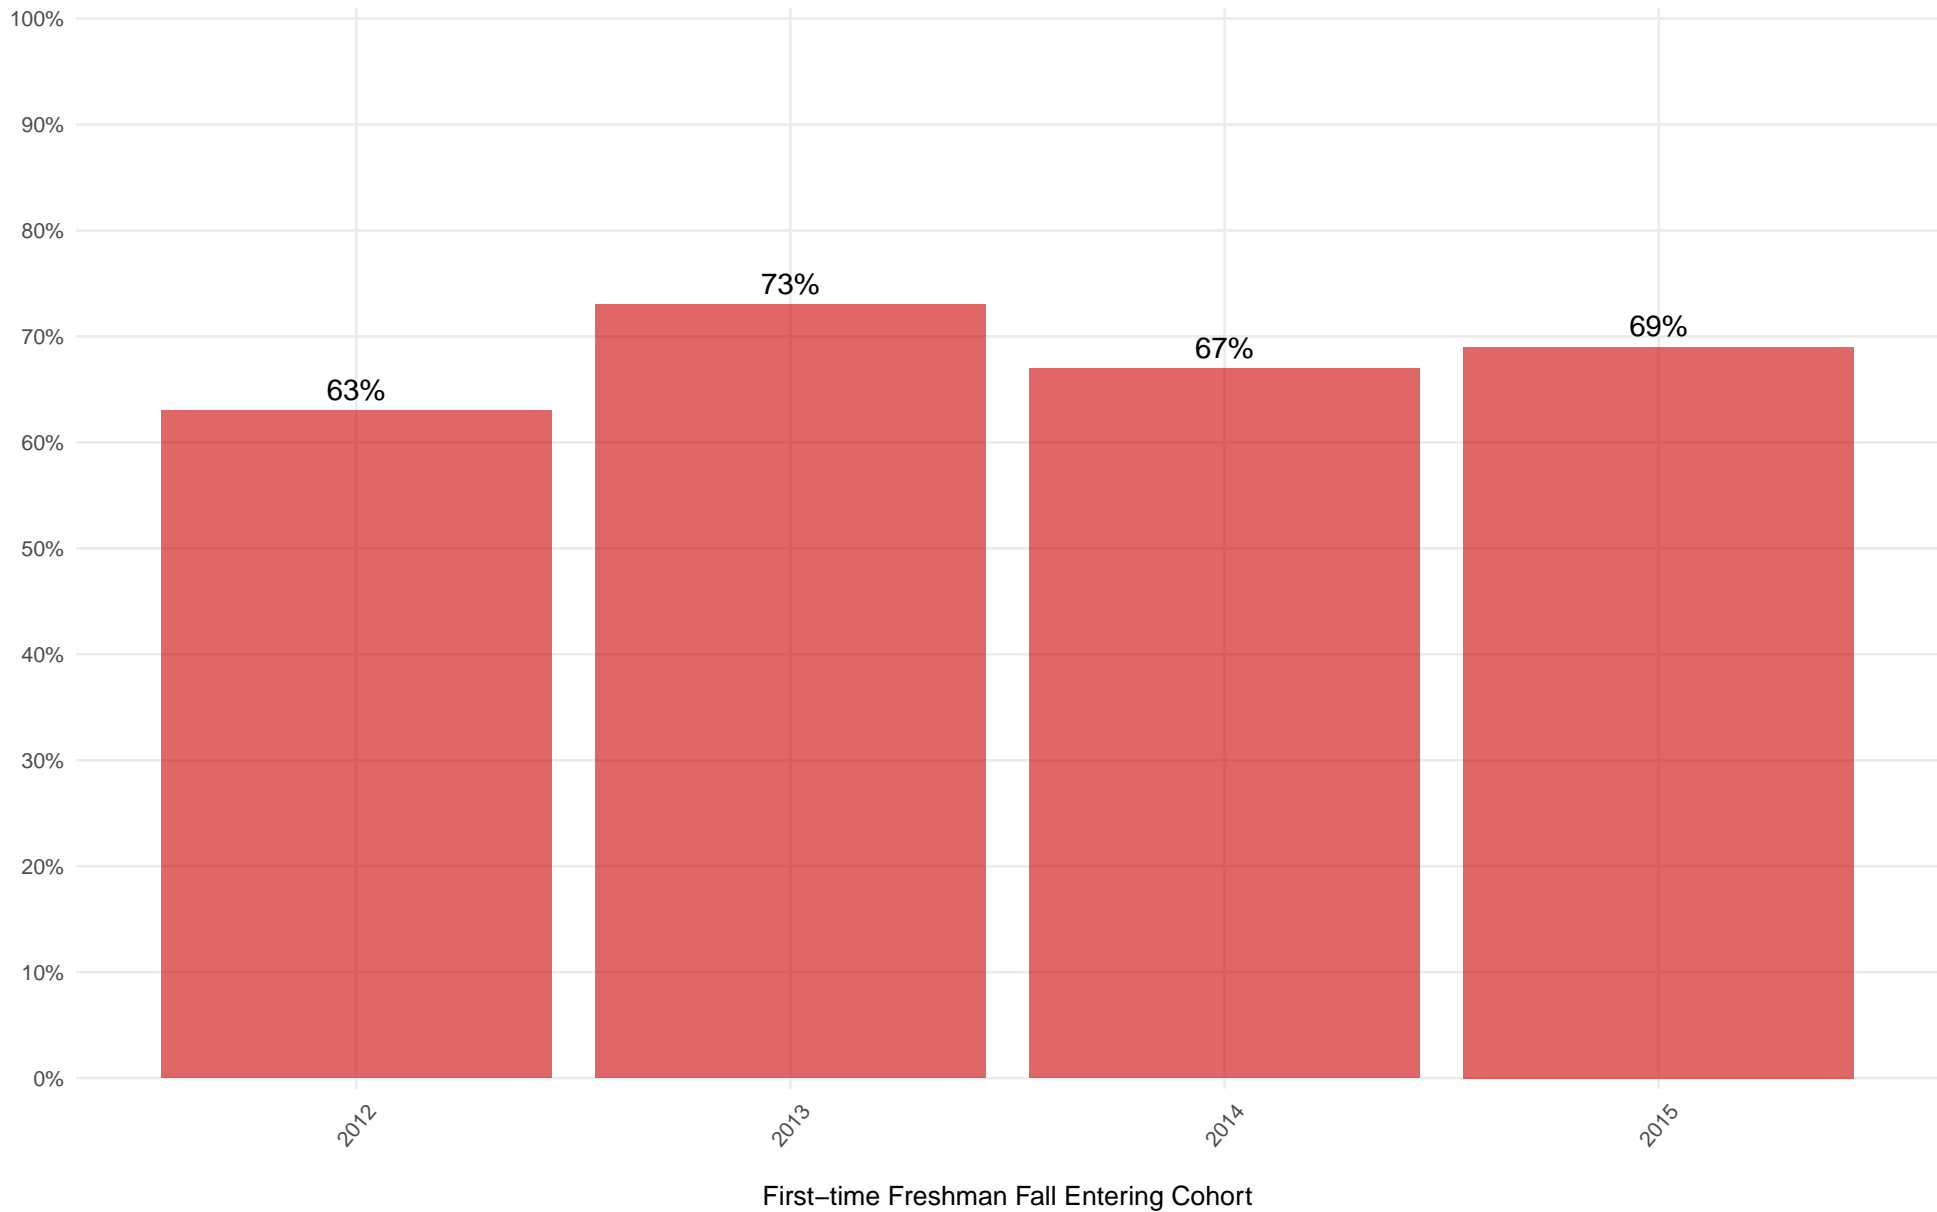

Wabash College Freshman to Sophomore Retention Rates

Overall

Wabash College 6–YR Grad Rate

Overall

Wabash College 6-YR Grad Rate

Pell grant recipients

Wabash College 6-YR Grad Rate

Stafford loan recipients that were not Pell recipients

Wabash College 6–YR Grad Rate

Students that did not receive a Stafford loan or a Pell Grant

Wabash College 6-YR Grad Rate

Black Students

Wabash College 6-YR Grad Rate

Hispanic/Latino Students

Wabash College 6–YR Grad Rate