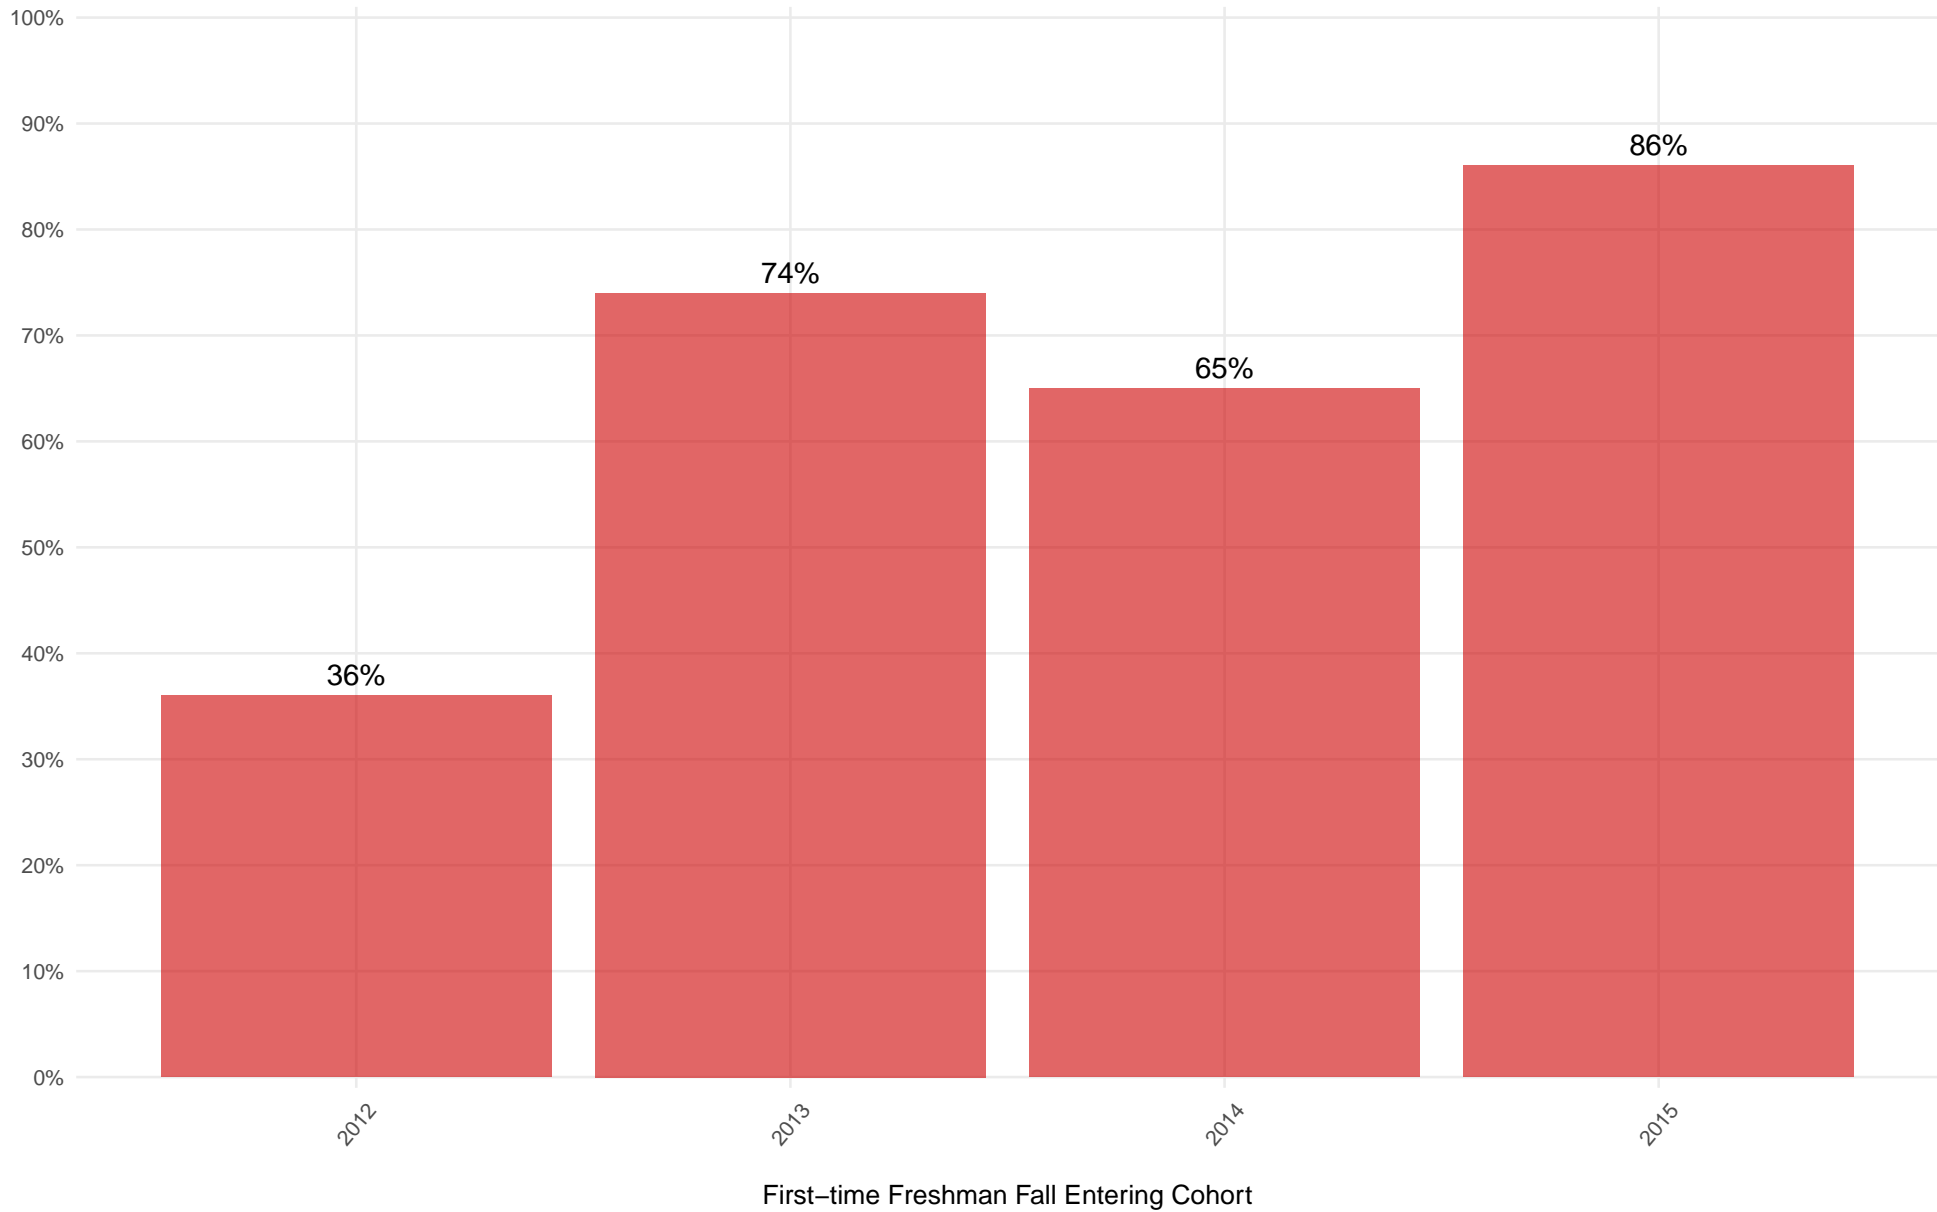

Wabash College 6–YR Grad Rate

Students that did not receive a Stafford loan or a Pell Grant

Wabash College 6-YR Grad Rate

Black Students

Wabash College 6-YR Grad Rate

Hispanic/Latino Students

Wabash College 6–YR Grad Rate