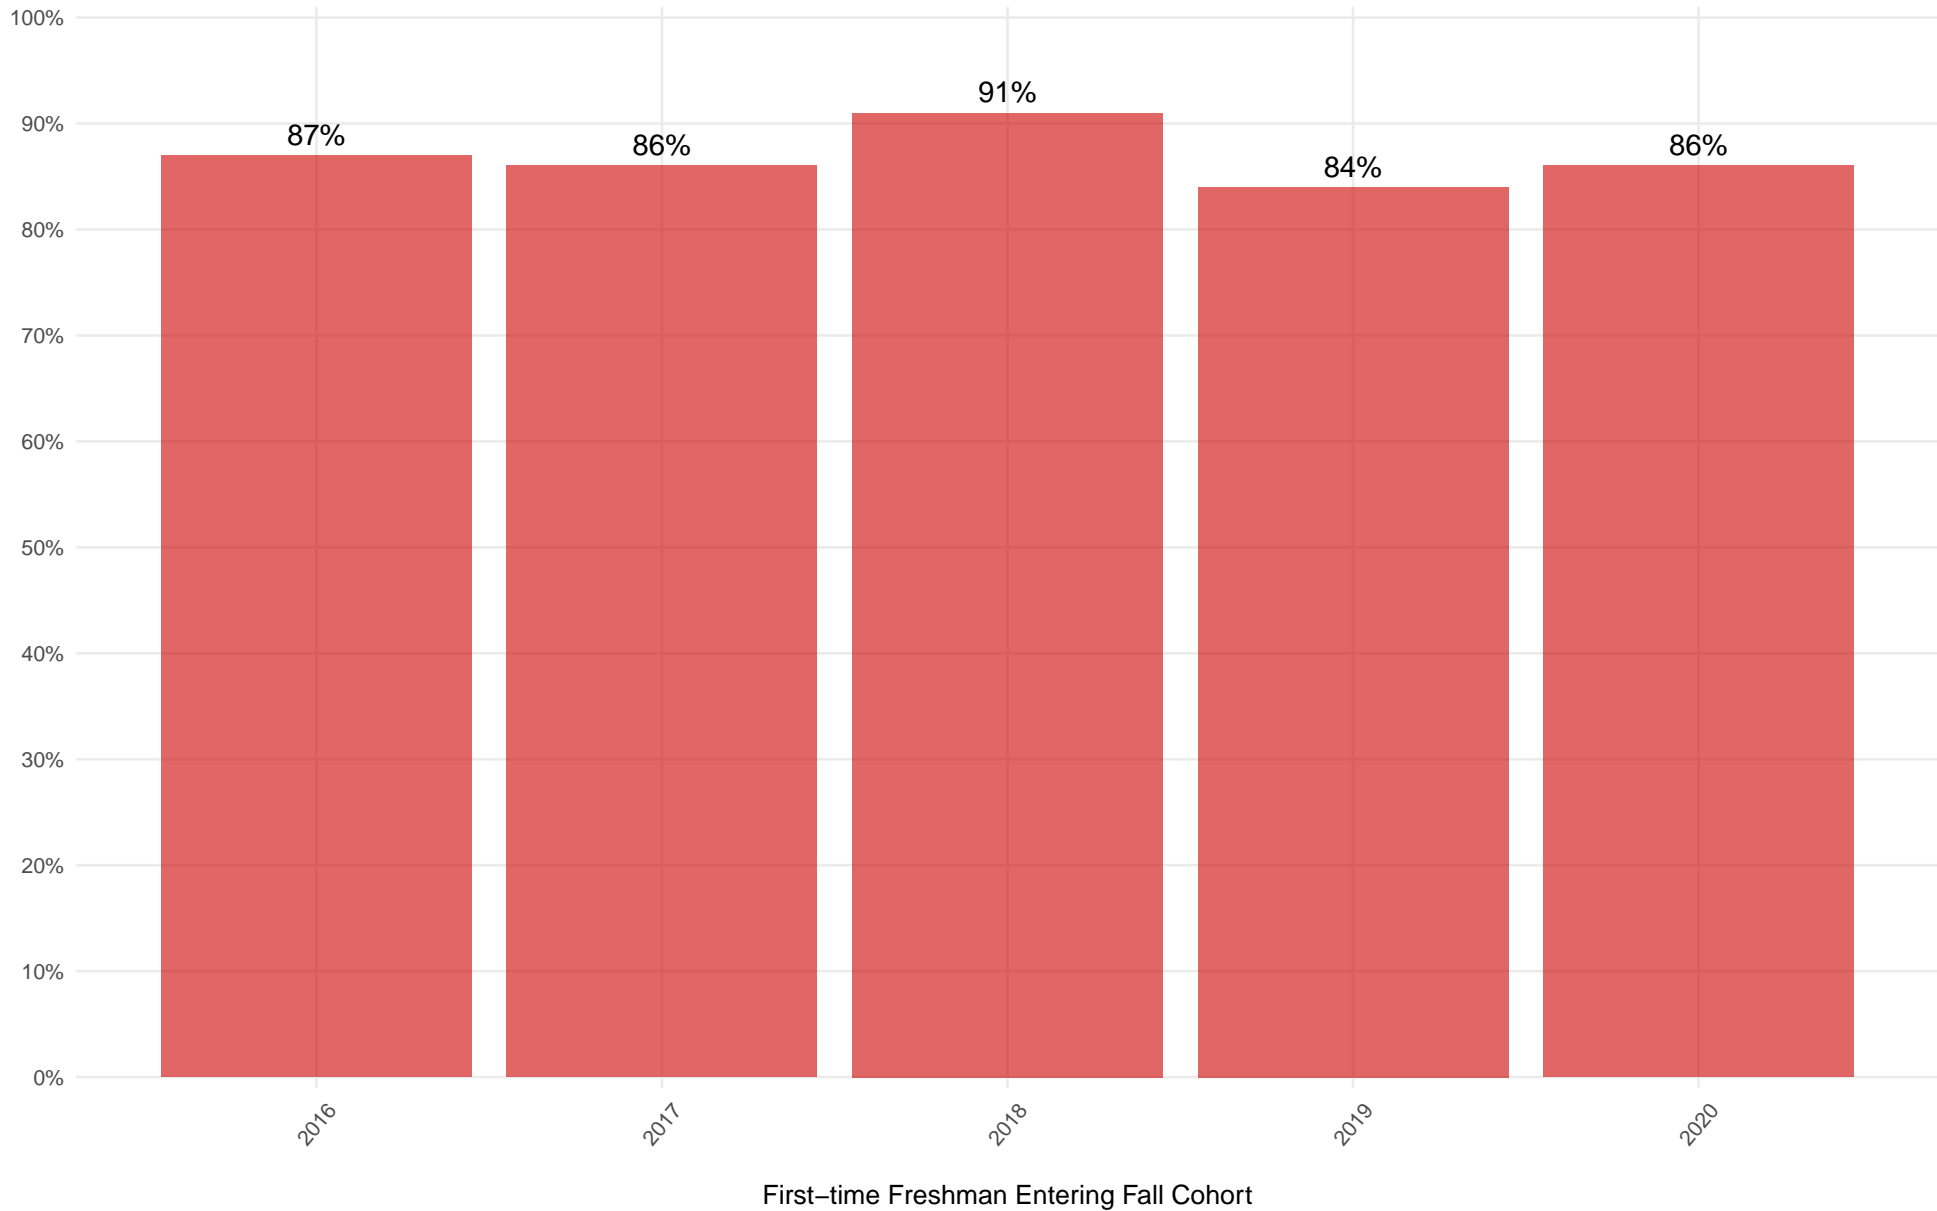

Wabash College Freshman to Sophomore Retention Rates

Overall

Wabash College 6–YR Grad Rate

Overall

Wabash College 6-YR Grad Rate

Pell grant recipients

Wabash College 6-YR Grad Rate

Stafford loan recipients that were not Pell recipients