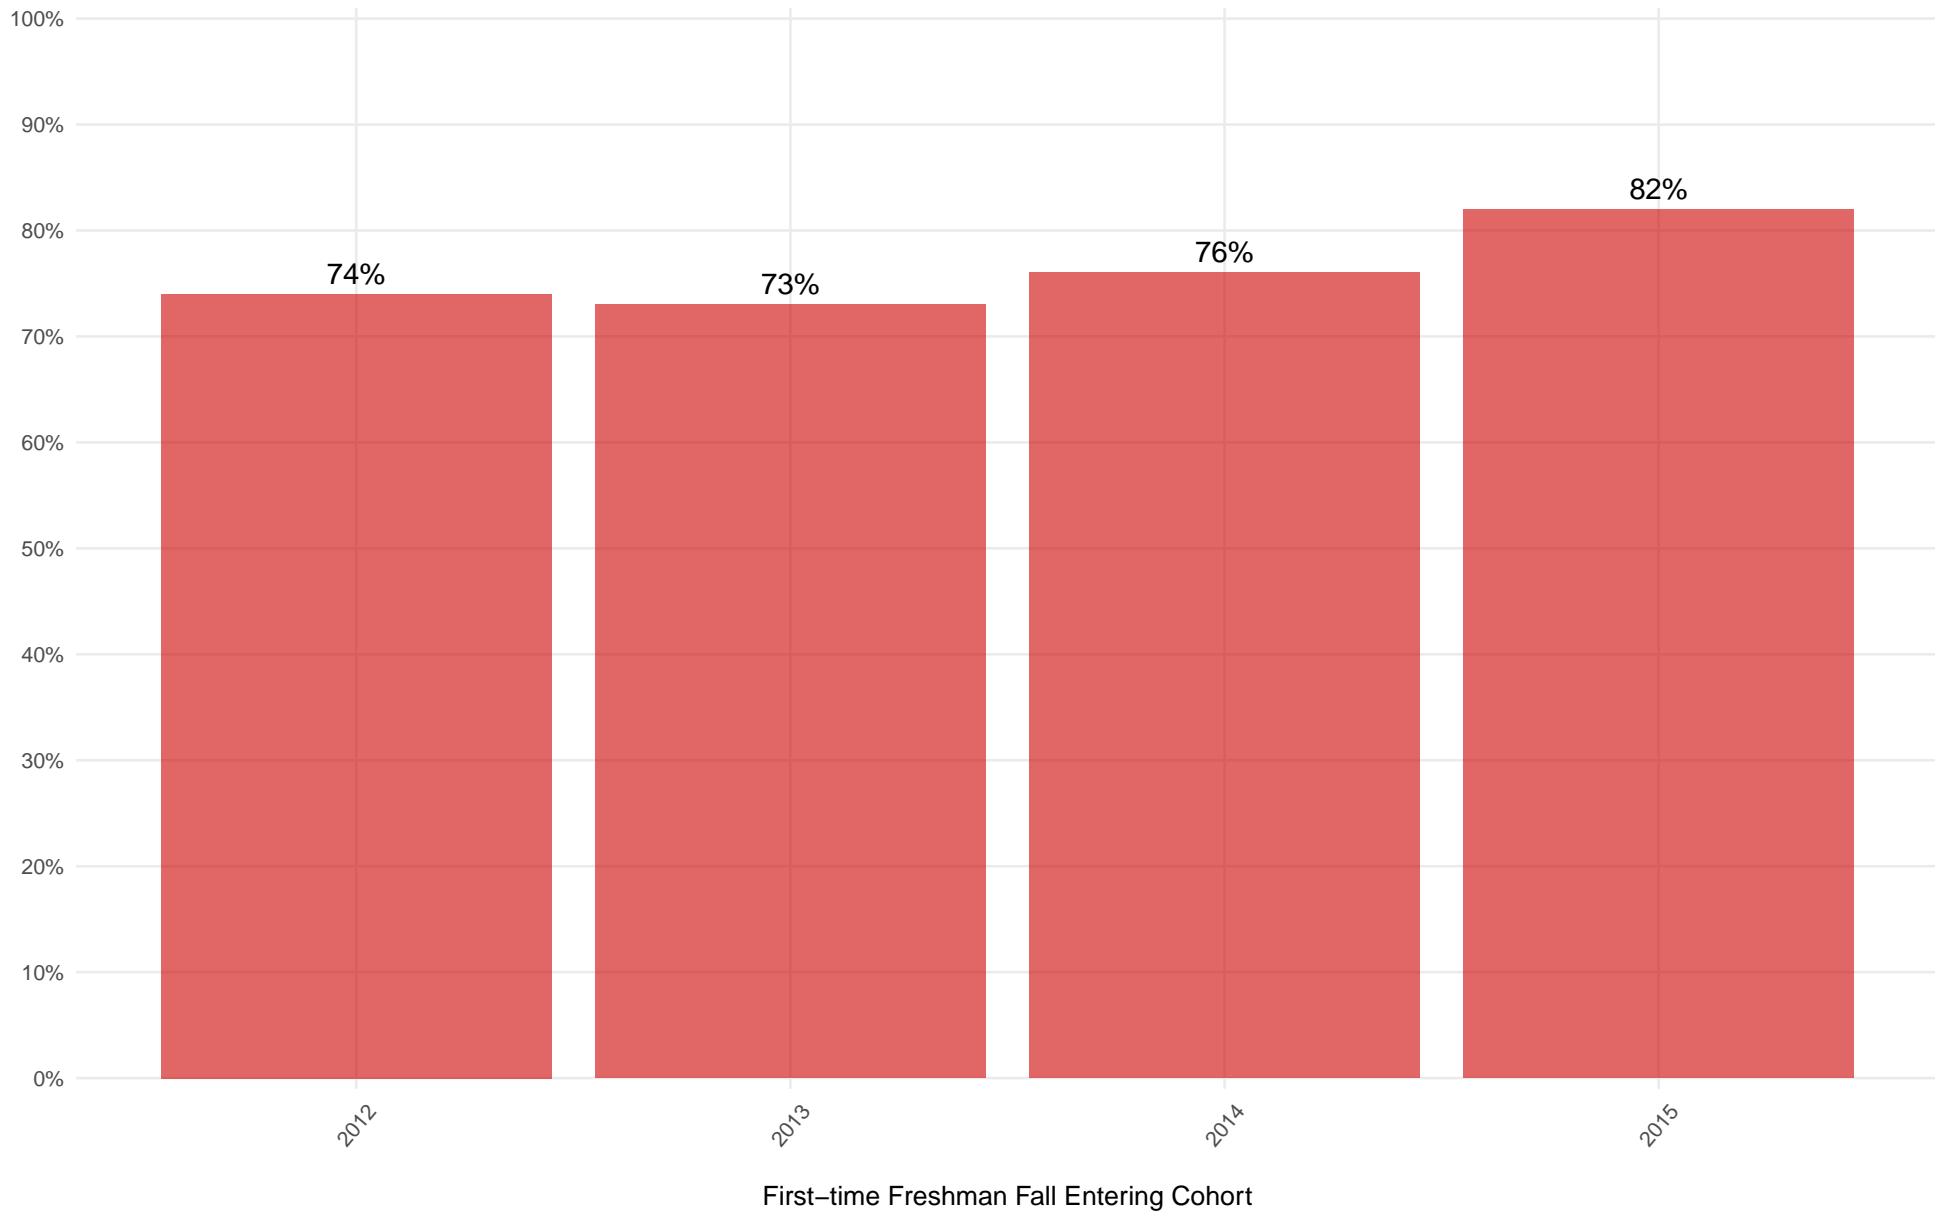

Wabash College 6–YR Grad Rate

White Students