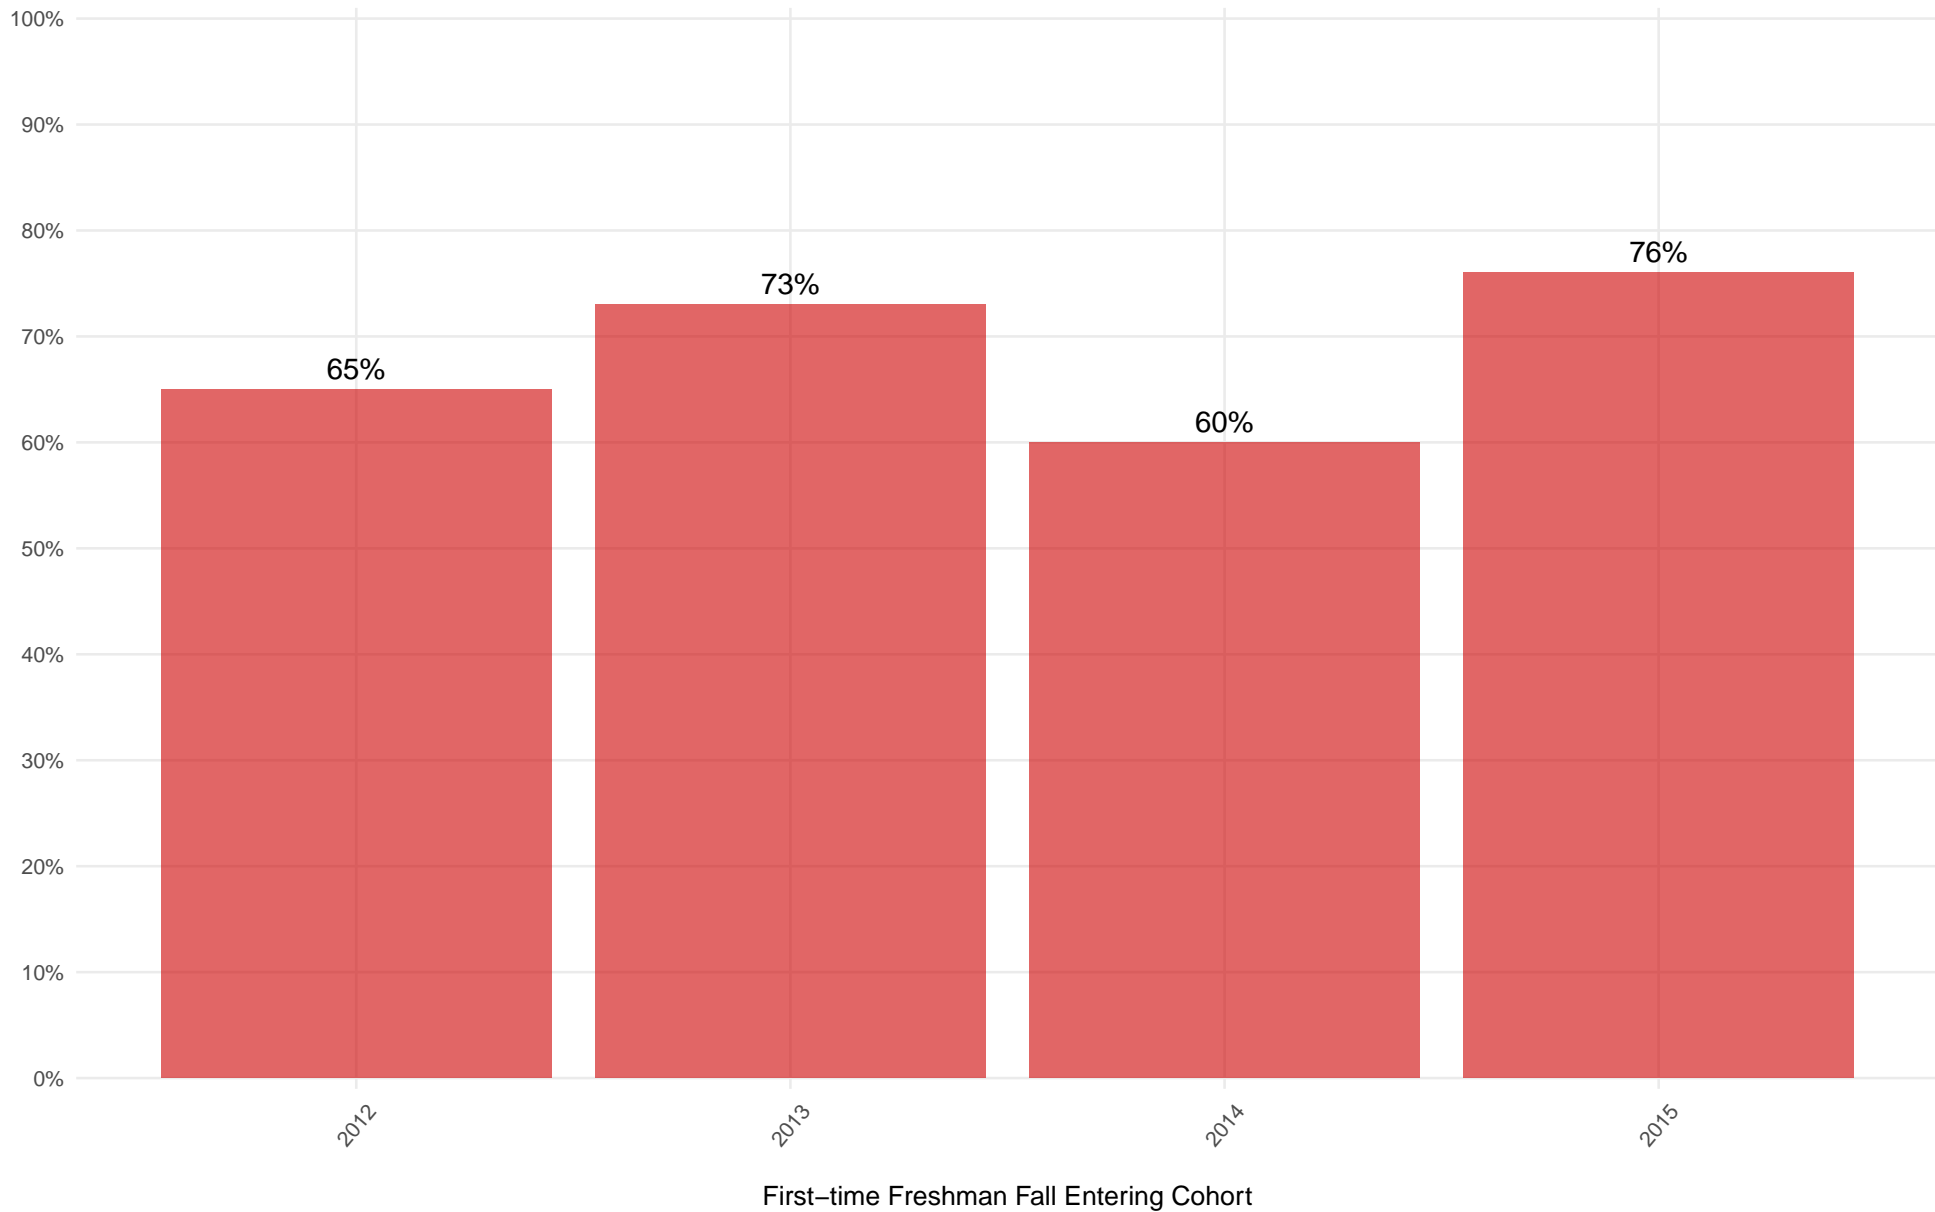

Wabash College Freshman to Sophomore Retention Rates

Overall

Wabash College 6–YR Grad Rate

Overall

Wabash College 6-YR Grad Rate

Pell grant recipients

Wabash College 6-YR Grad Rate

Stafford loan recipients that were not Pell recipients