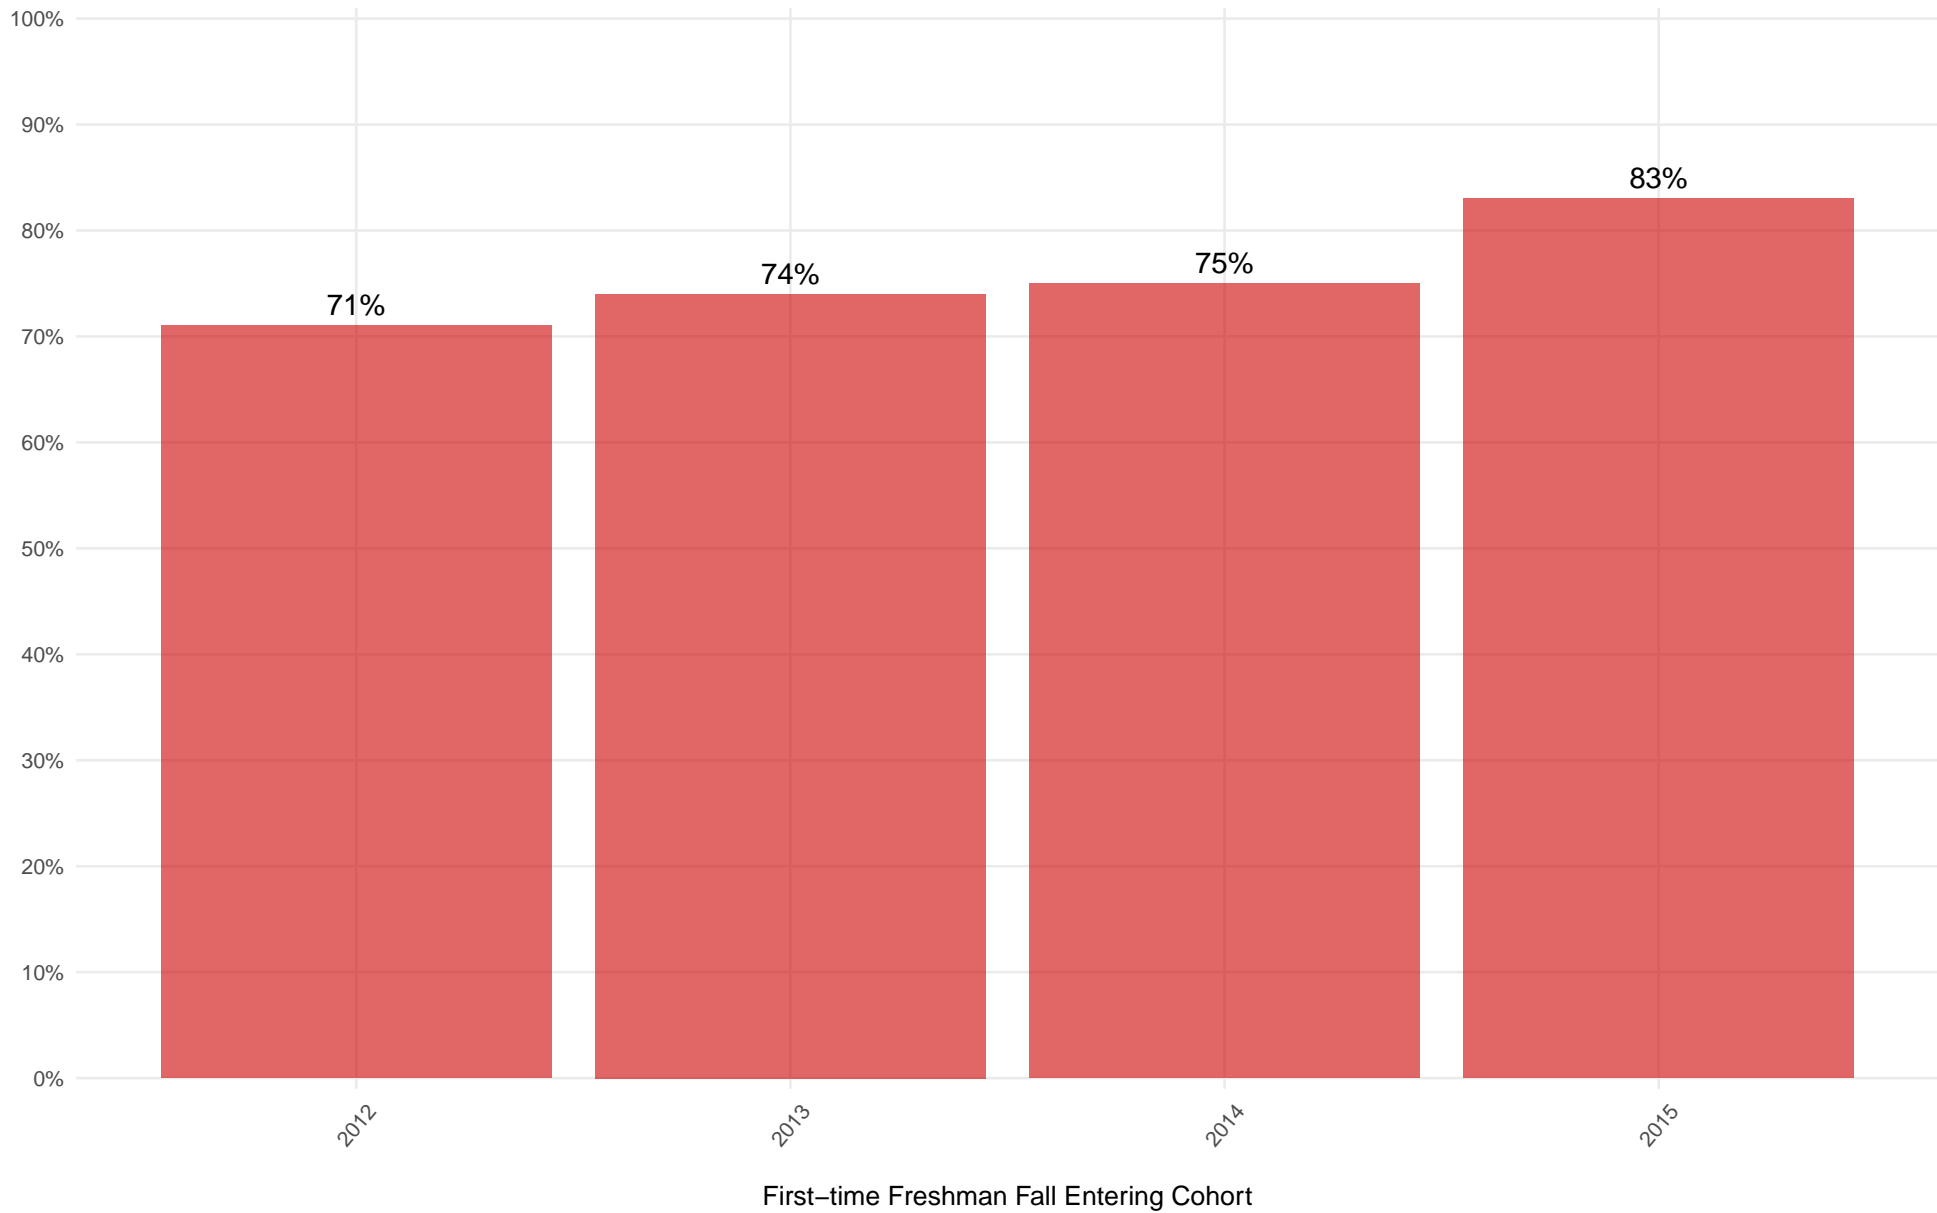

Wabash College Freshman to Sophomore Retention Rates

Overall

Wabash College 6–YR Grad Rate

Overall

Wabash College 6-YR Grad Rate

Pell grant recipients

Wabash College 6-YR Grad Rate

Stafford loan recipients that were not Pell recipients