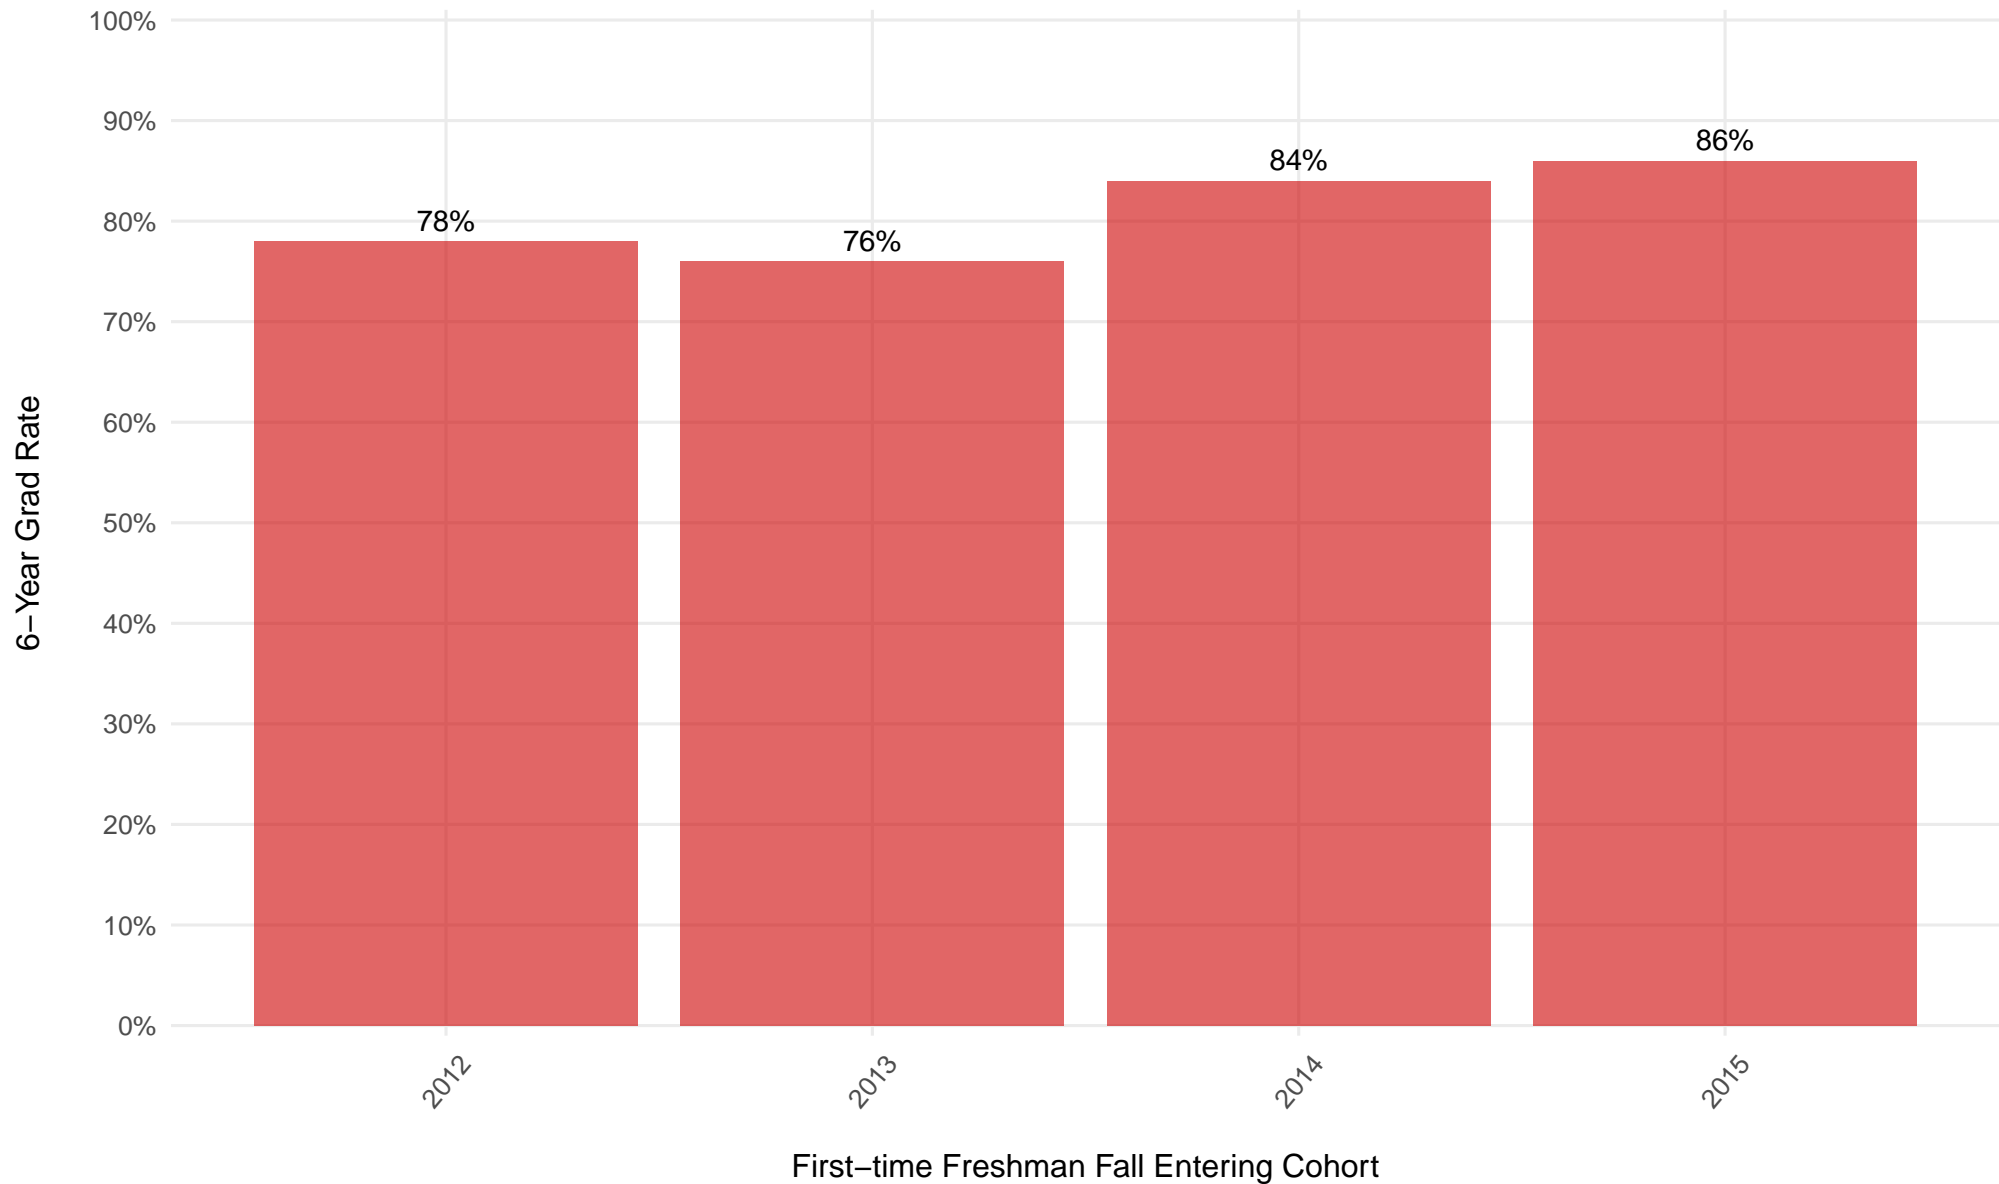

Wabash College 6-YR Grad Rate

Students that did not receive a Stafford loan or a Pell Grant