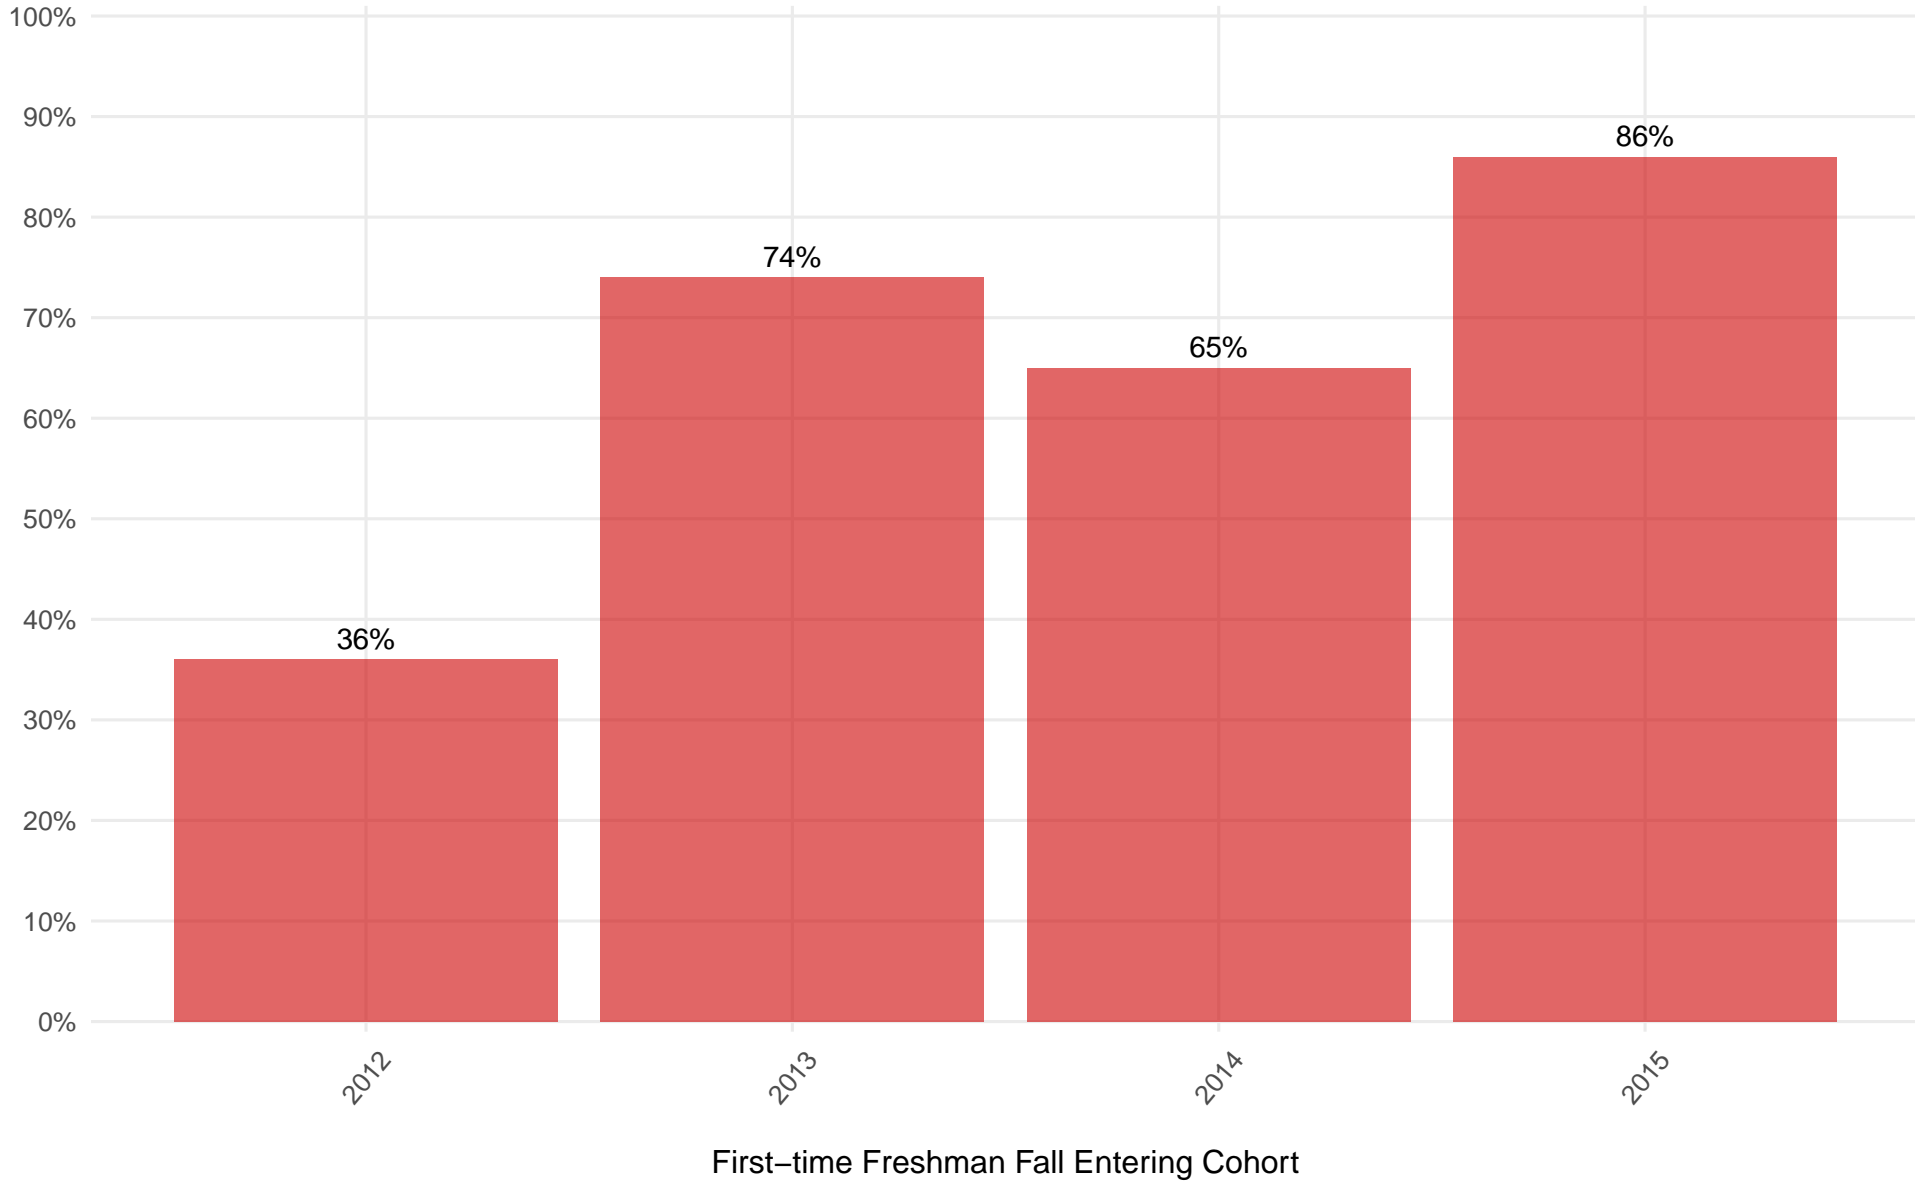

Wabash College 6–YR Grad Rate Hispanic/Latino Students