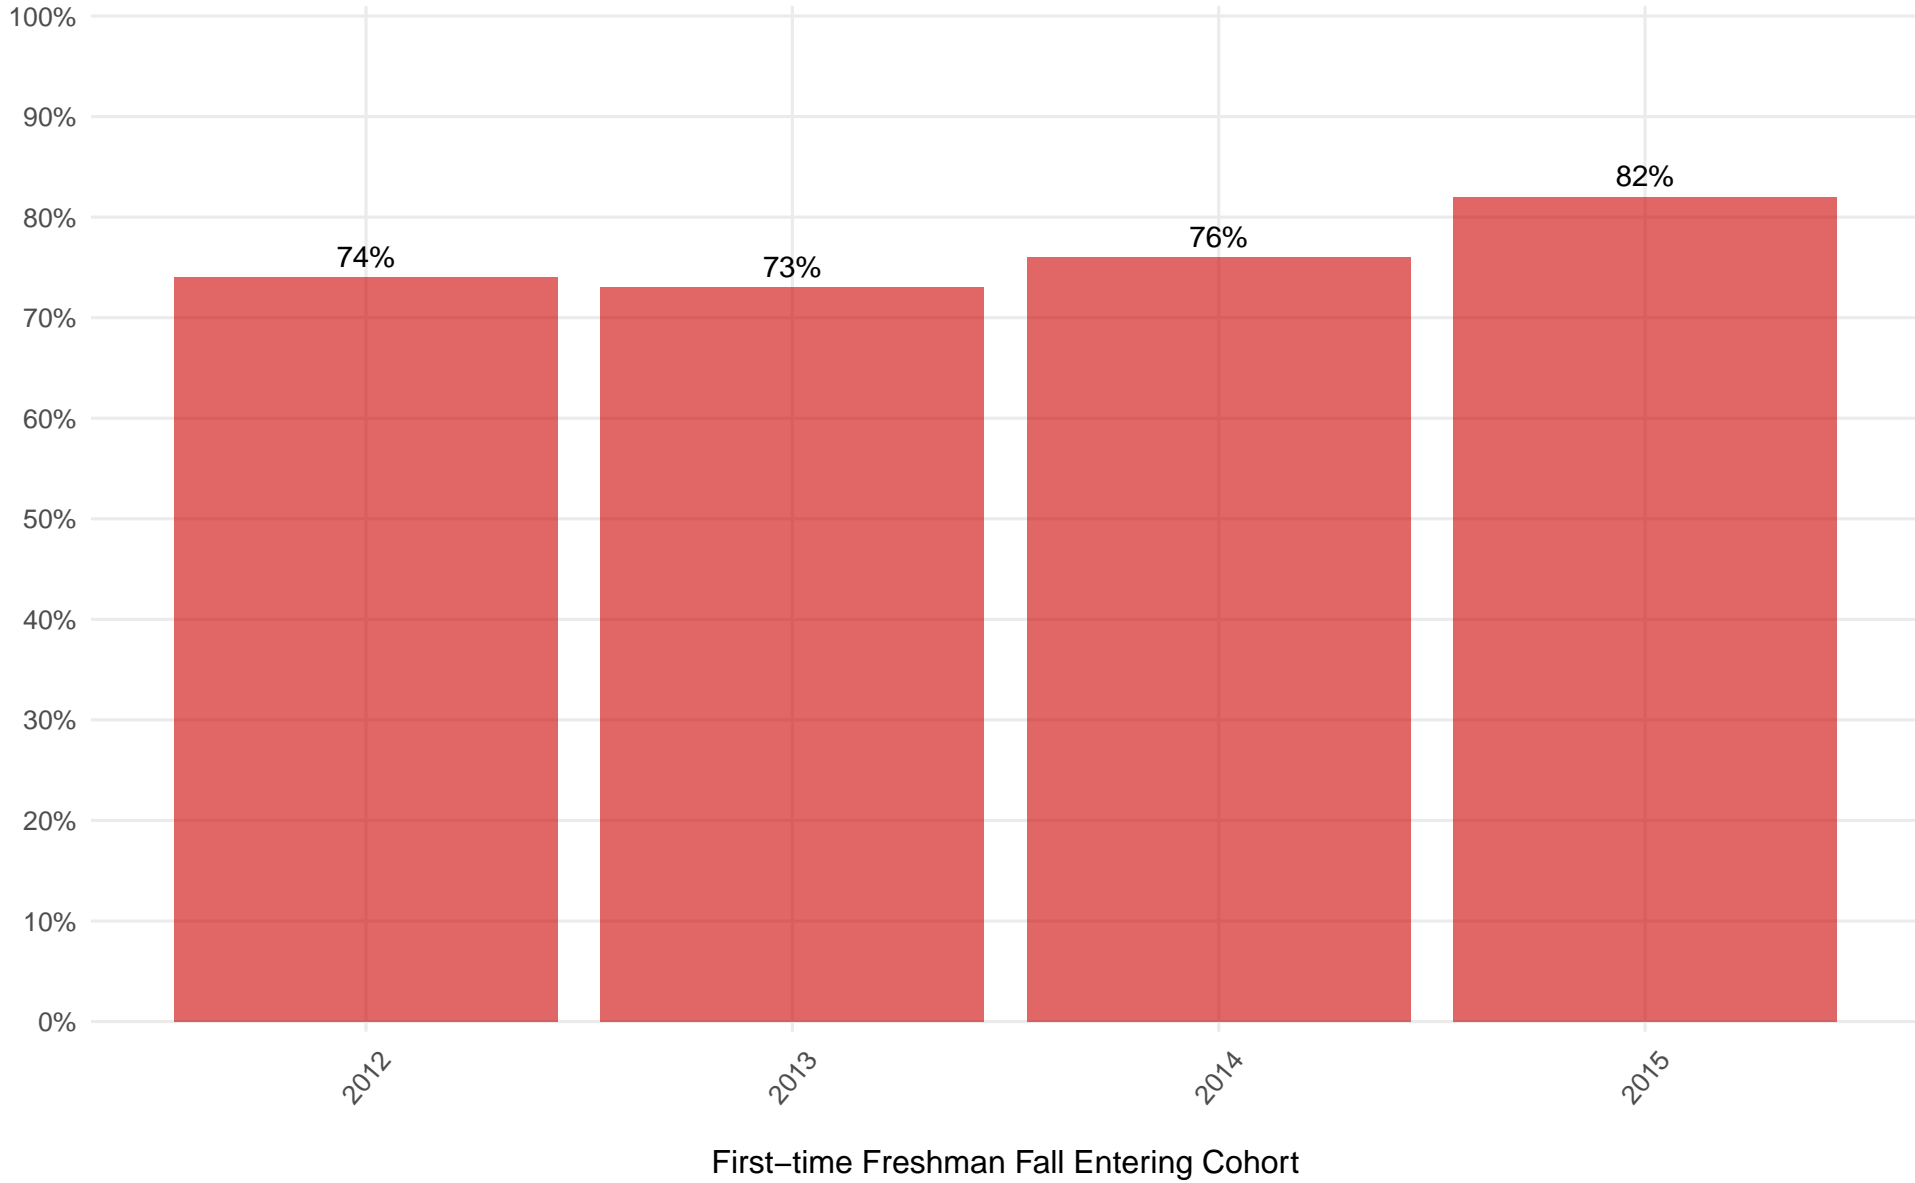

White Students

Wabash College 6-YR Grad Rate International Students

First-time Freshman Fall Entering Cohort