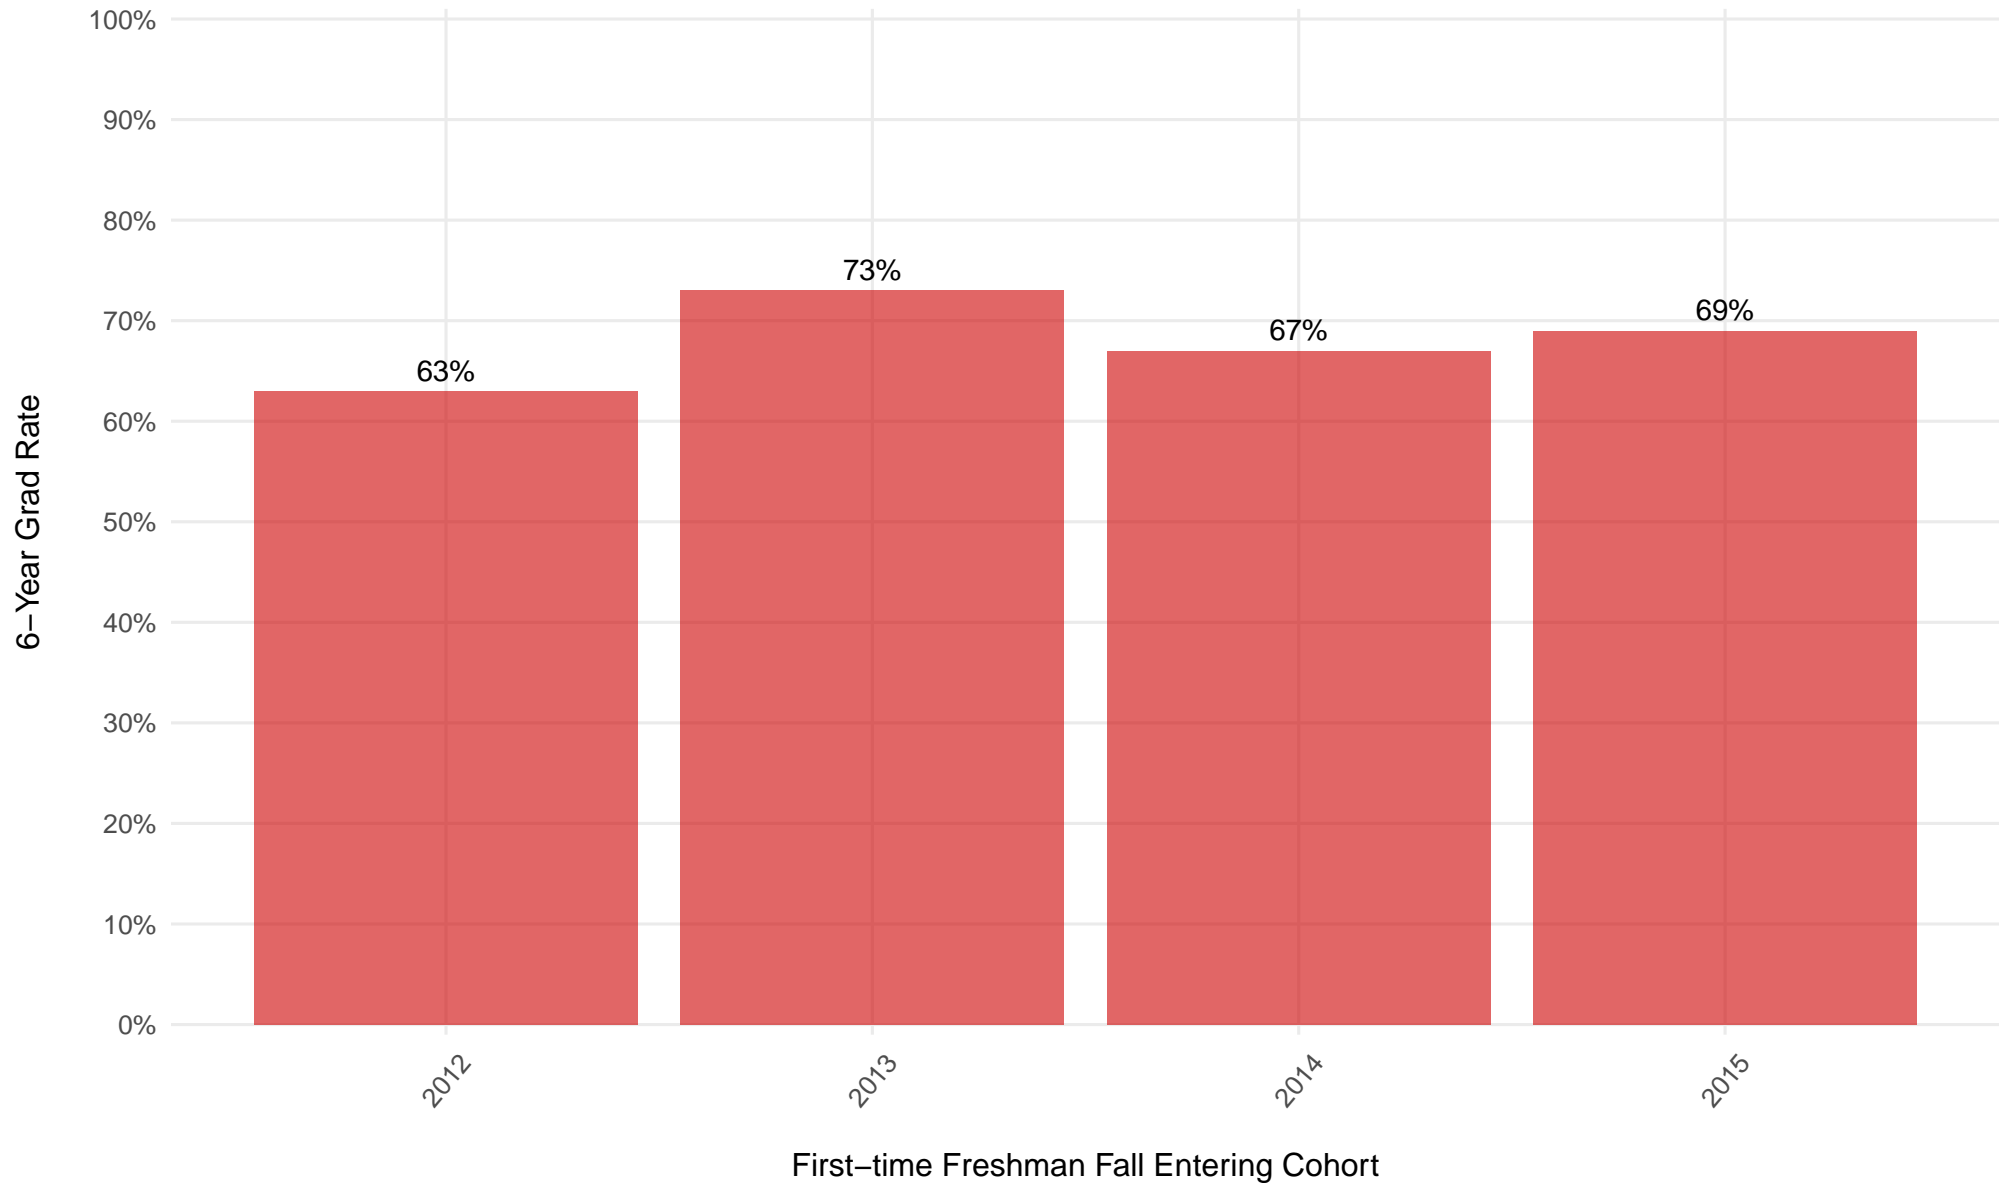

Wabash College 6-YR Grad Rate

Black Students