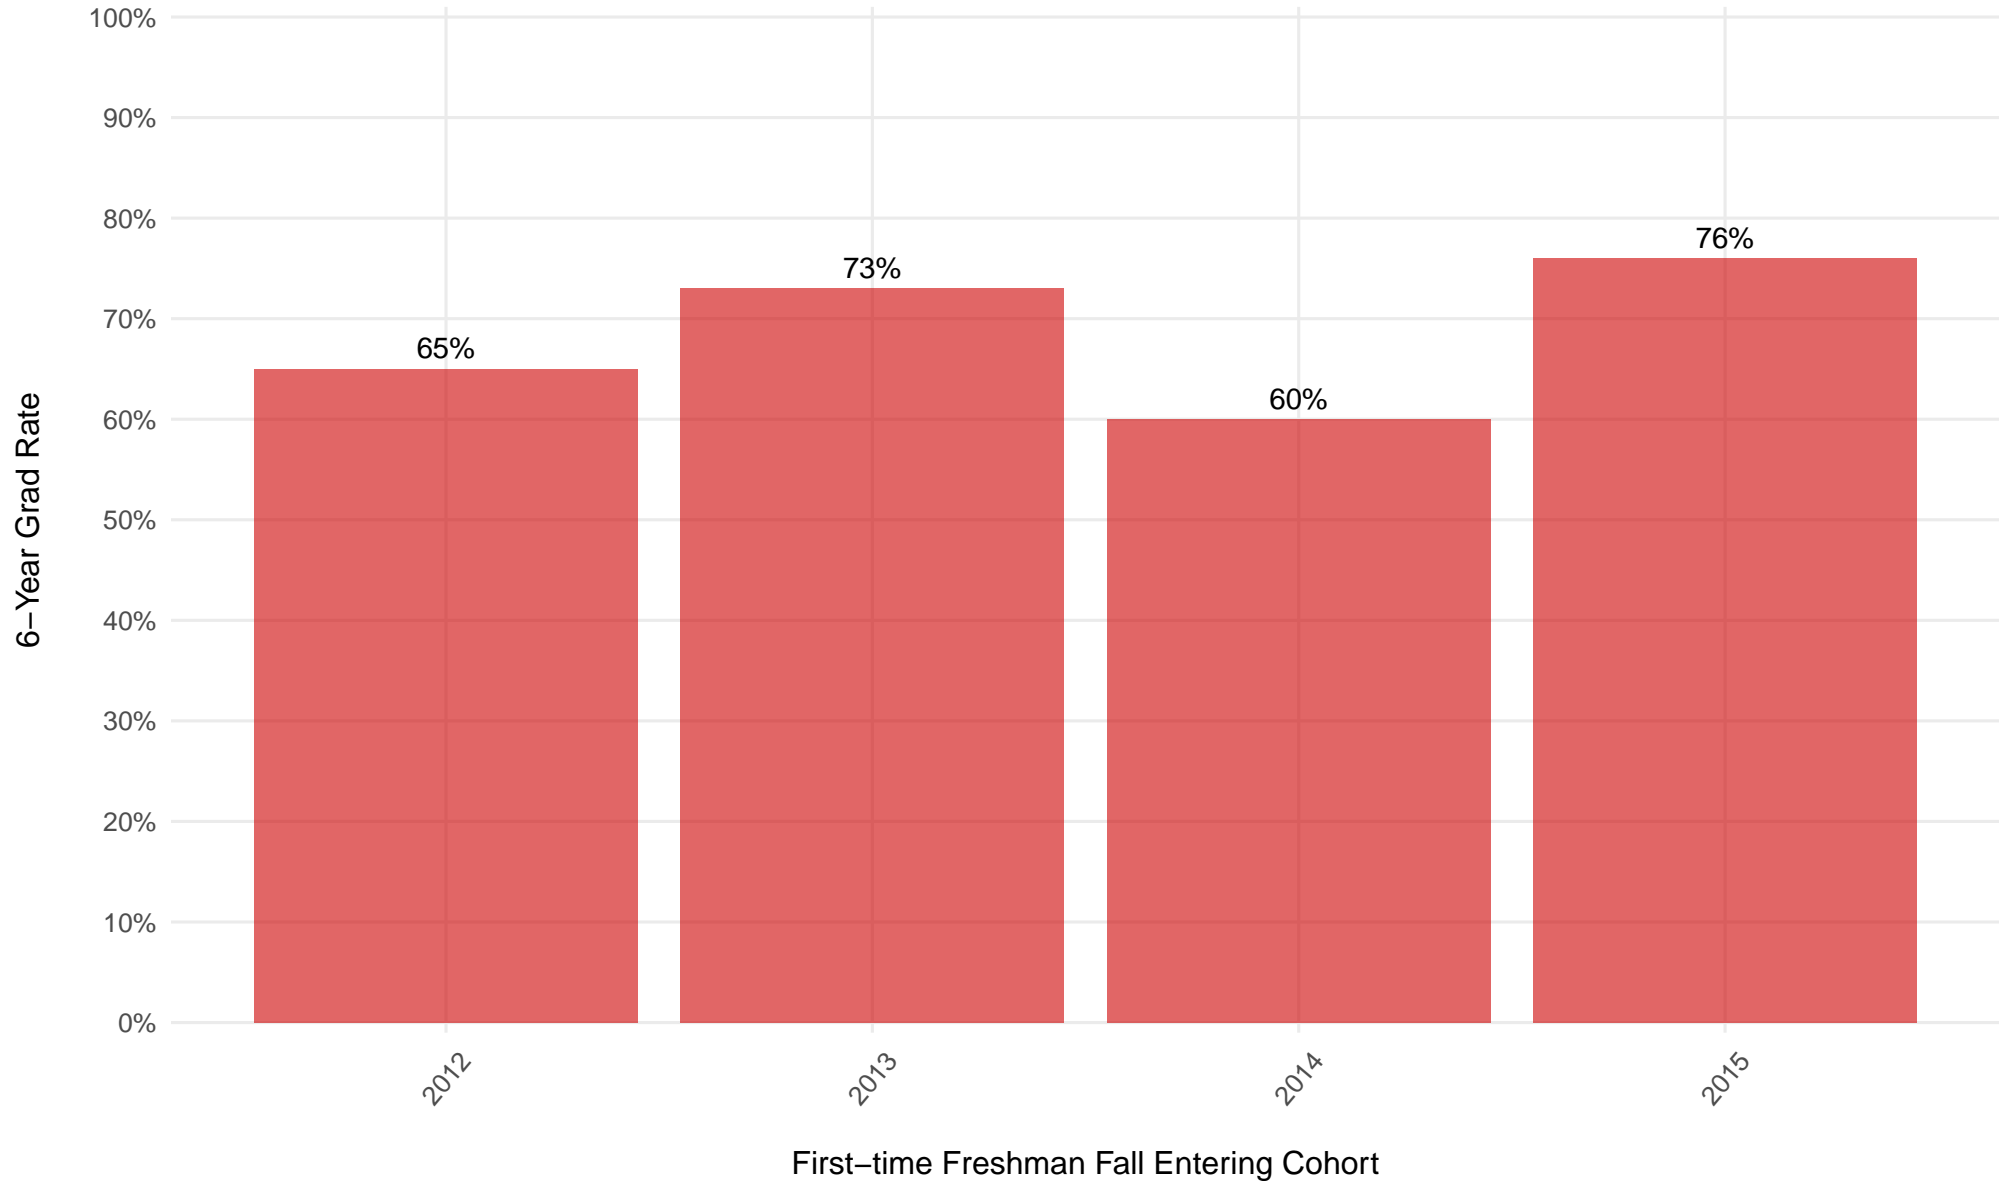

Wabash College Freshman to Sophomore Retention Rates

Overall

Wabash College 6-YR Grad Rate

Overall

Wabash College 6-YR Grad Rate

Pell grant recipients

Wabash College 6–YR Grad Rate

Stafford loan recipients that were not Pell recipients