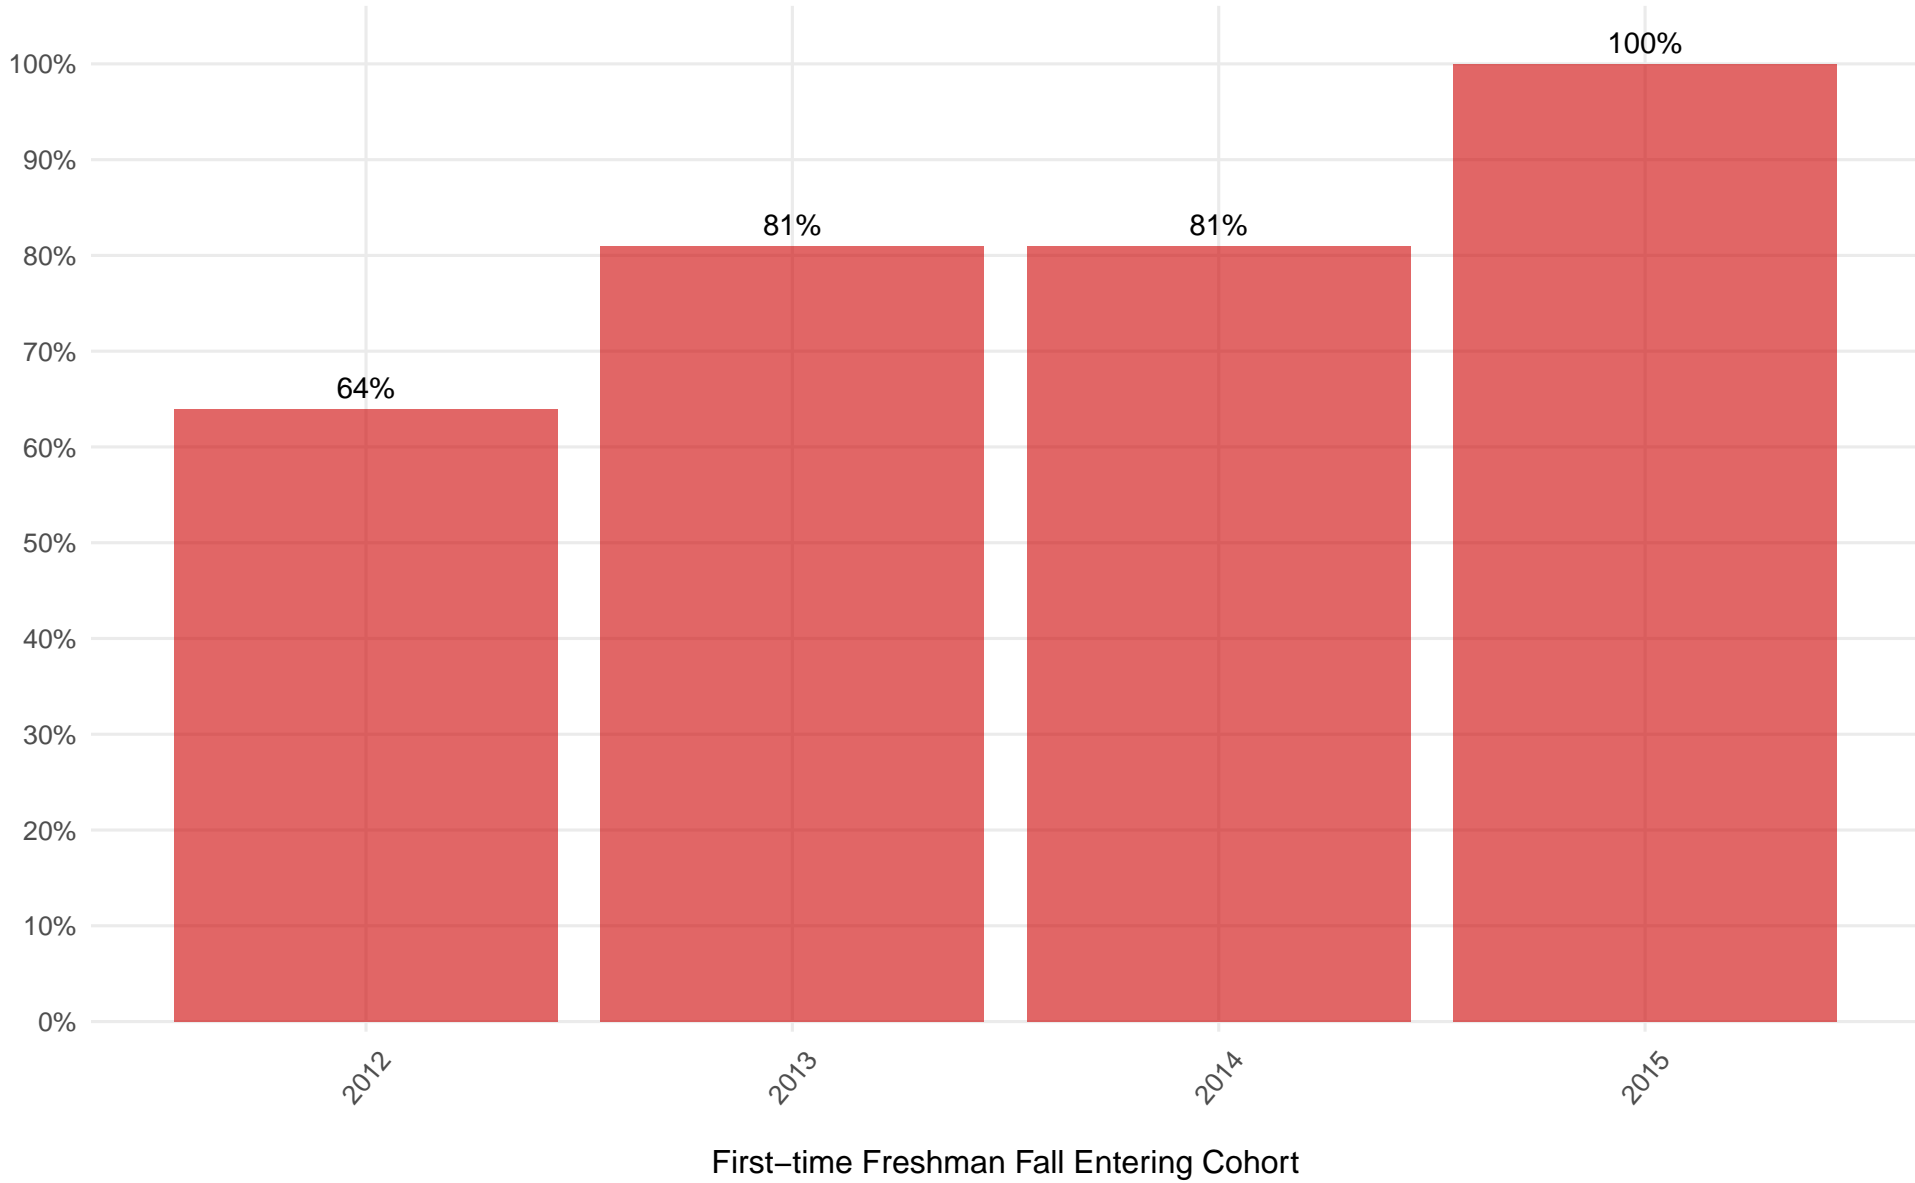

White Students

Wabash College 6-YR Grad Rate International Students

First-time Freshman Fall Entering Cohort