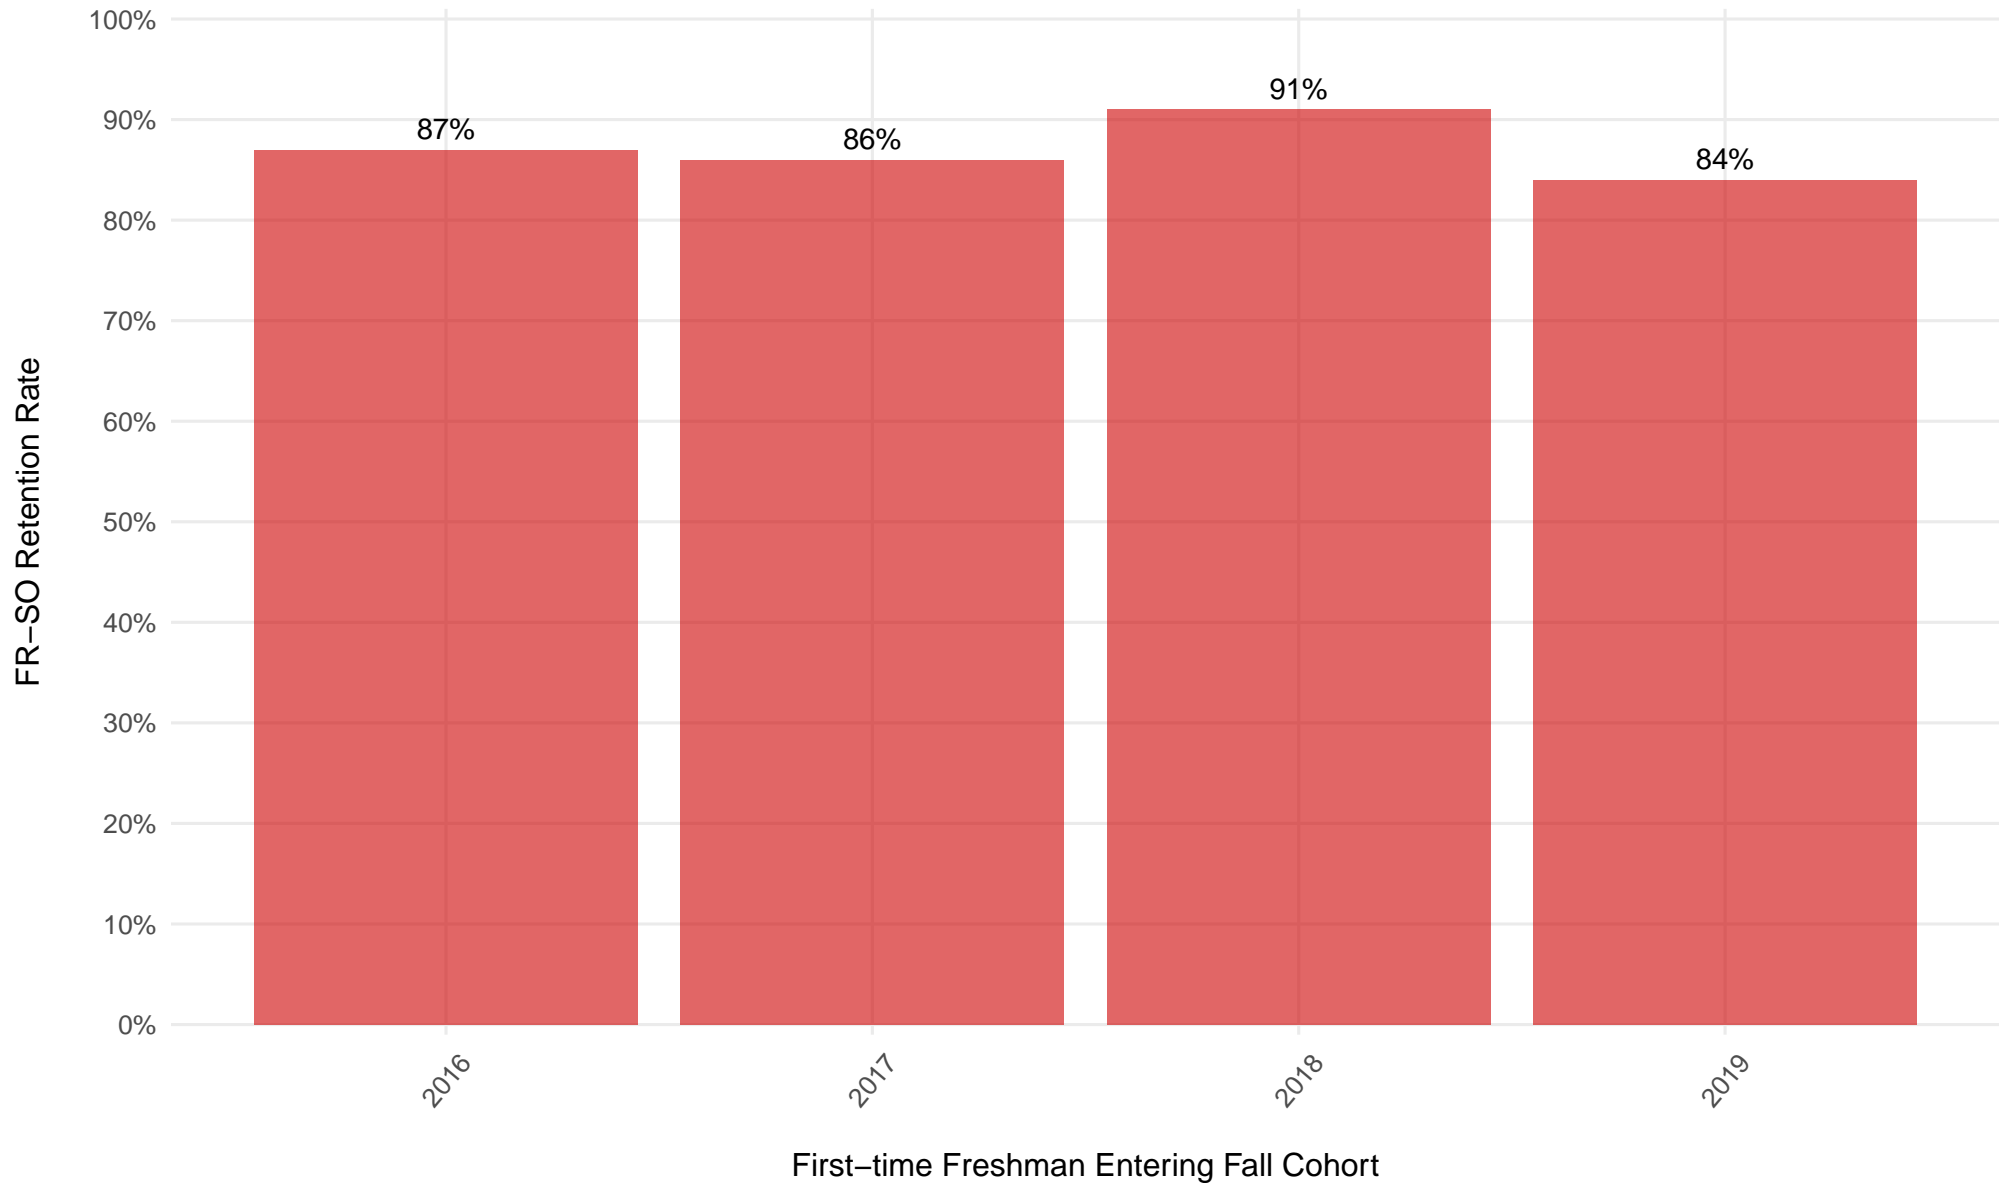

Wabash College Freshman to Sophomore Retention Rates

Overall

Wabash College 6-YR Grad Rate

Overall

Wabash College 6-YR Grad Rate

Pell grant recipients

Wabash College 6–YR Grad Rate

Stafford loan recipients that were not Pell recipients