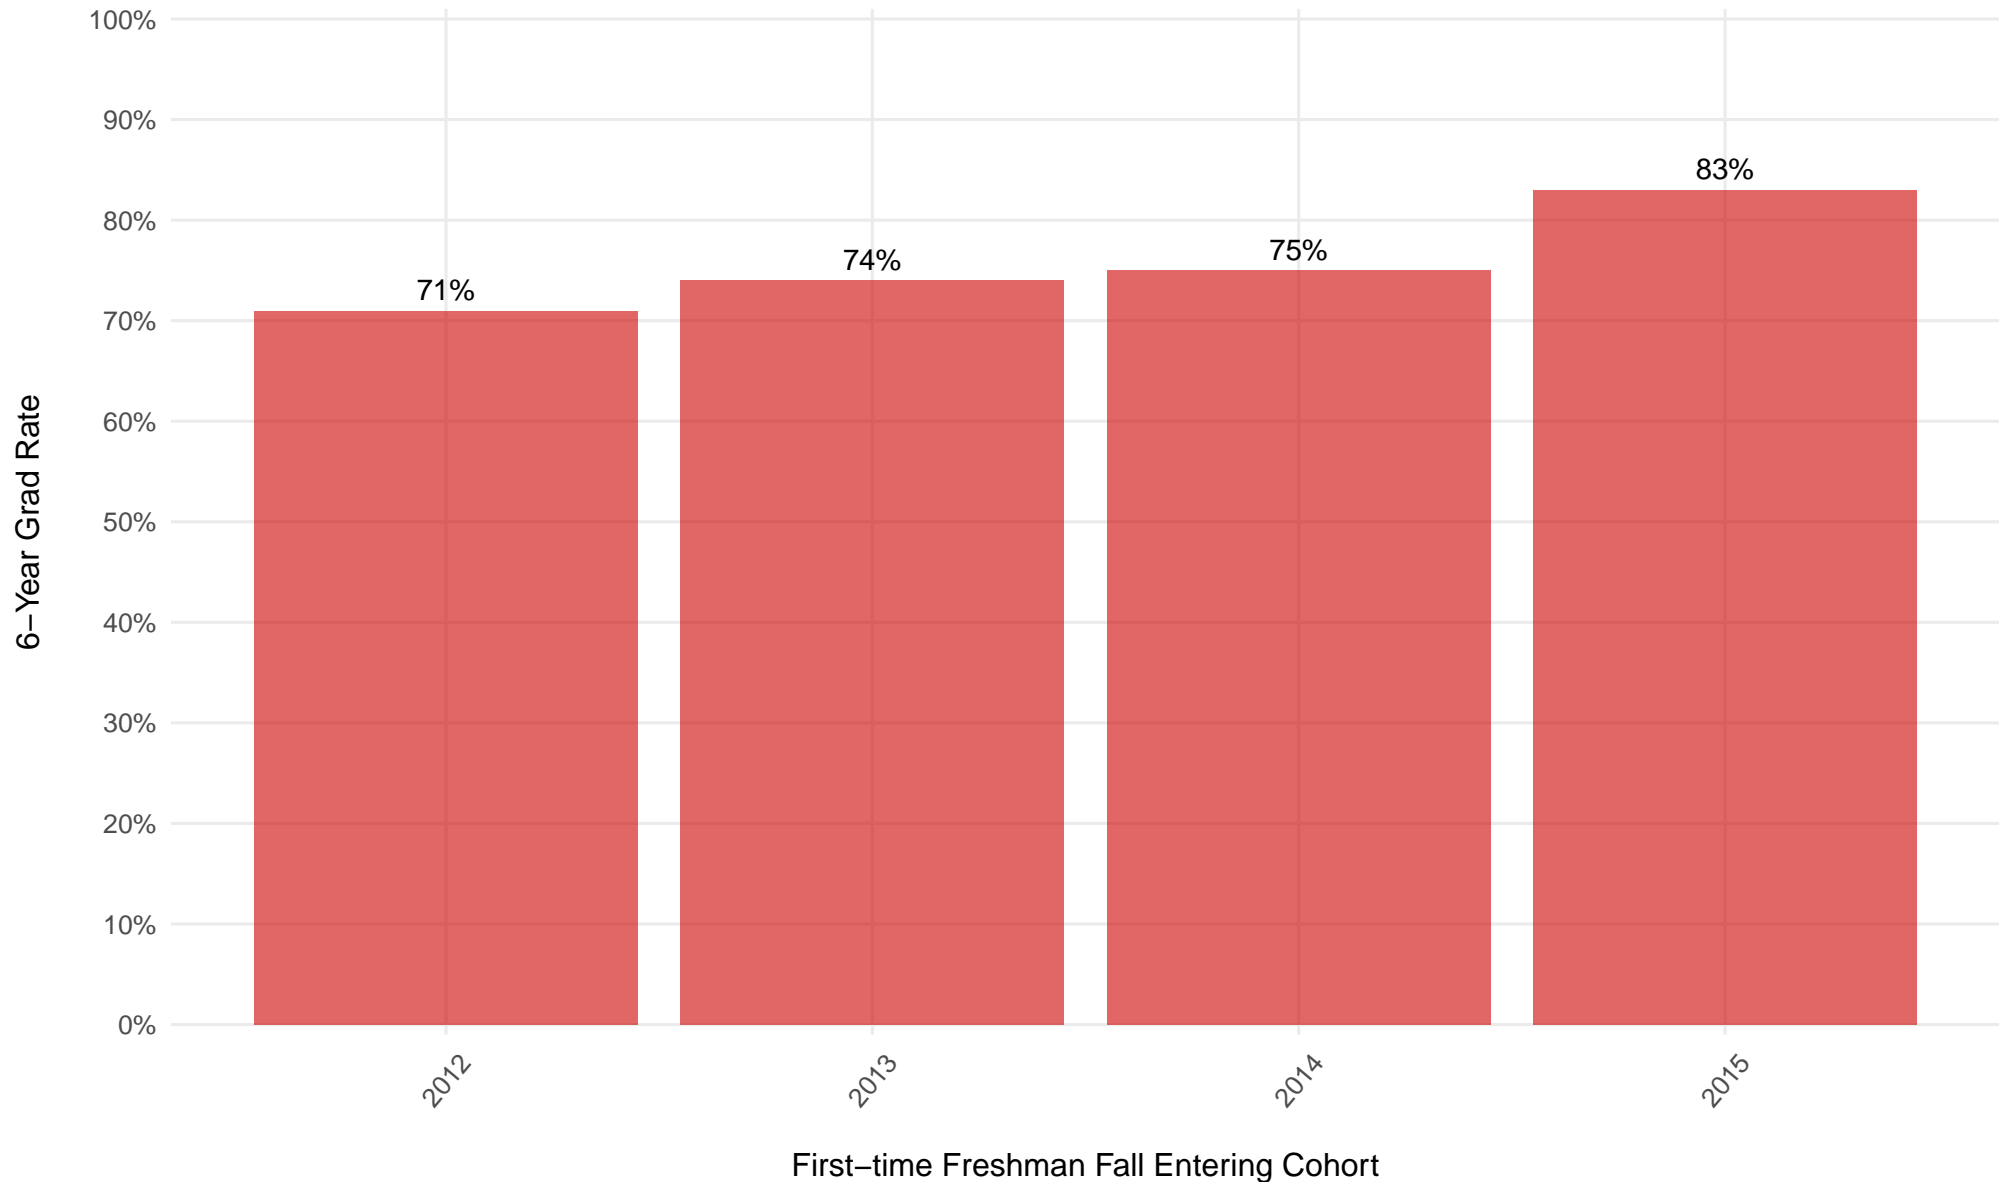

Wabash College Freshman to Sophomore Retention Rates

Overall

Wabash College 6-YR Grad Rate

Overall

Wabash College 6-YR Grad Rate

Pell grant recipients

Wabash College 6–YR Grad Rate

Stafford loan recipients that were not Pell recipients