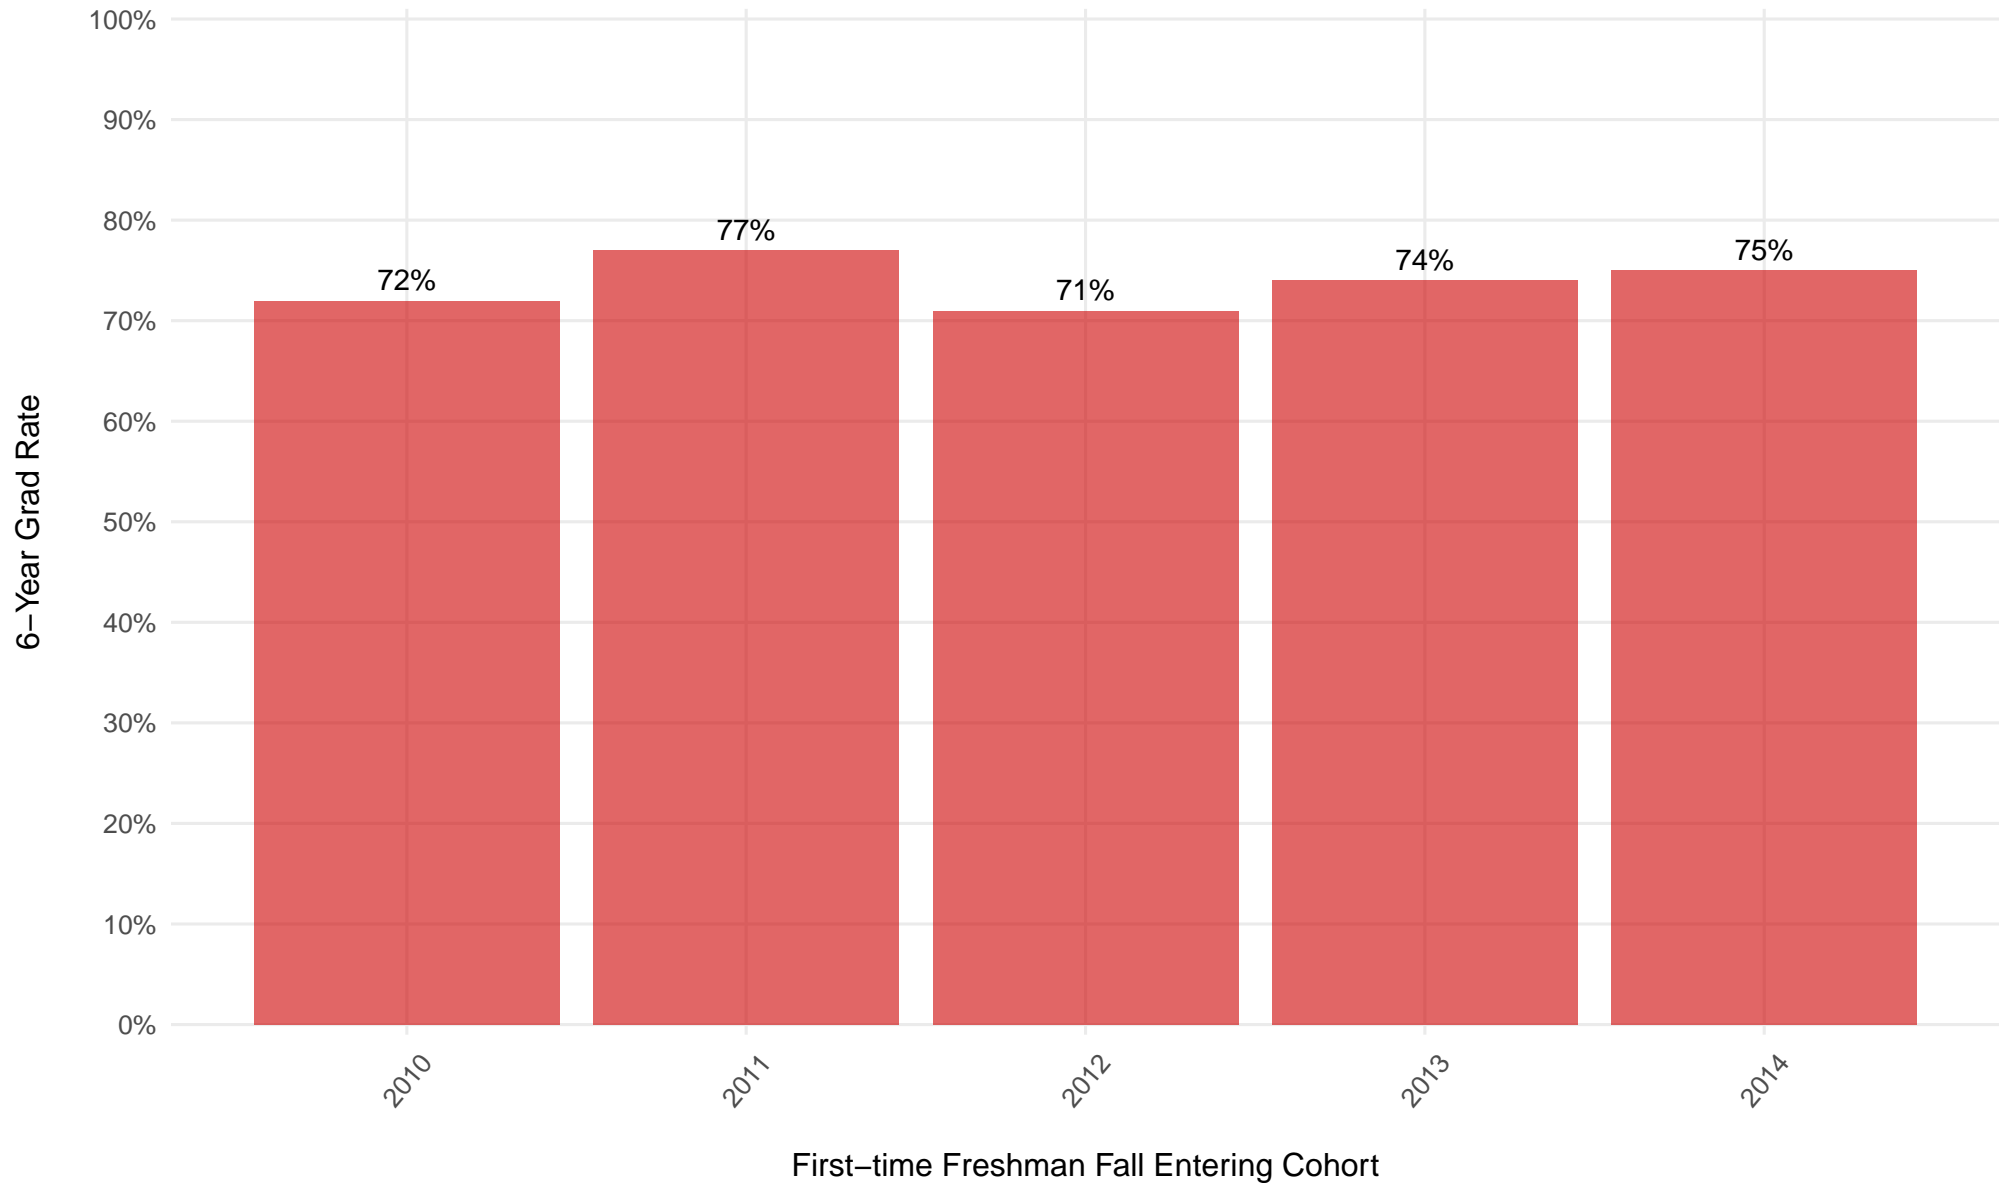

Wabash College Freshman to Sophomore Retention Rates

Overall

Wabash College 6–YR Grad Rate

Overall

Wabash College 6–YR Grad Rate

Pell grant recipients

Wabash College 6–YR Grad Rate

Stafford loan recipients that were not Pell recipients

Wabash College 6–YR Grad Rate

Students that did not receive a Stafford loan or a Pell Grant

Wabash College 6-YR Grad Rate

Black Students

First-time Freshman Fall Entering Cohort

Wabash College 6–YR Grad Rate Hispanic/Latino Students