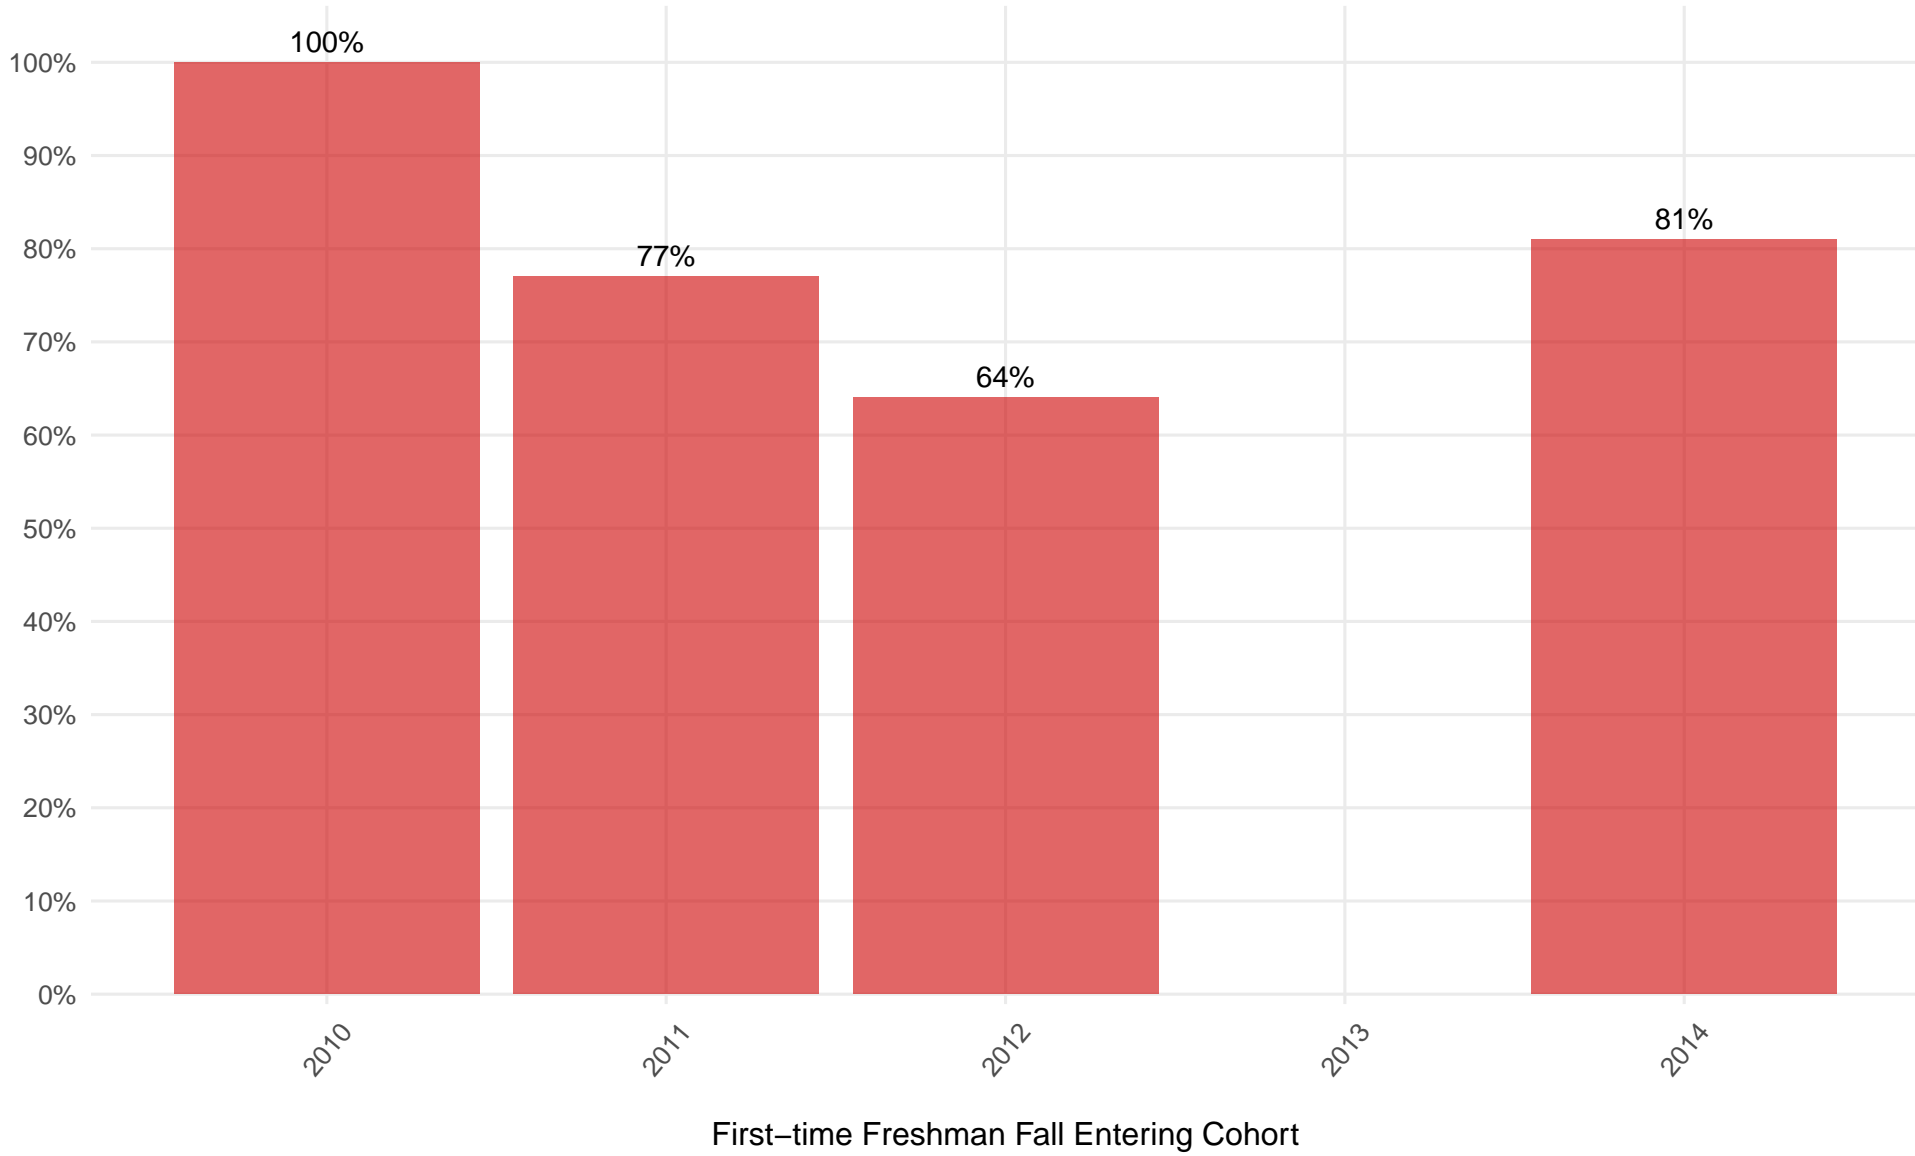

Wabash College 6-YR Grad Rate International Students

Source: IPEDS
Rates not shown for cohorts with less than 10 international students