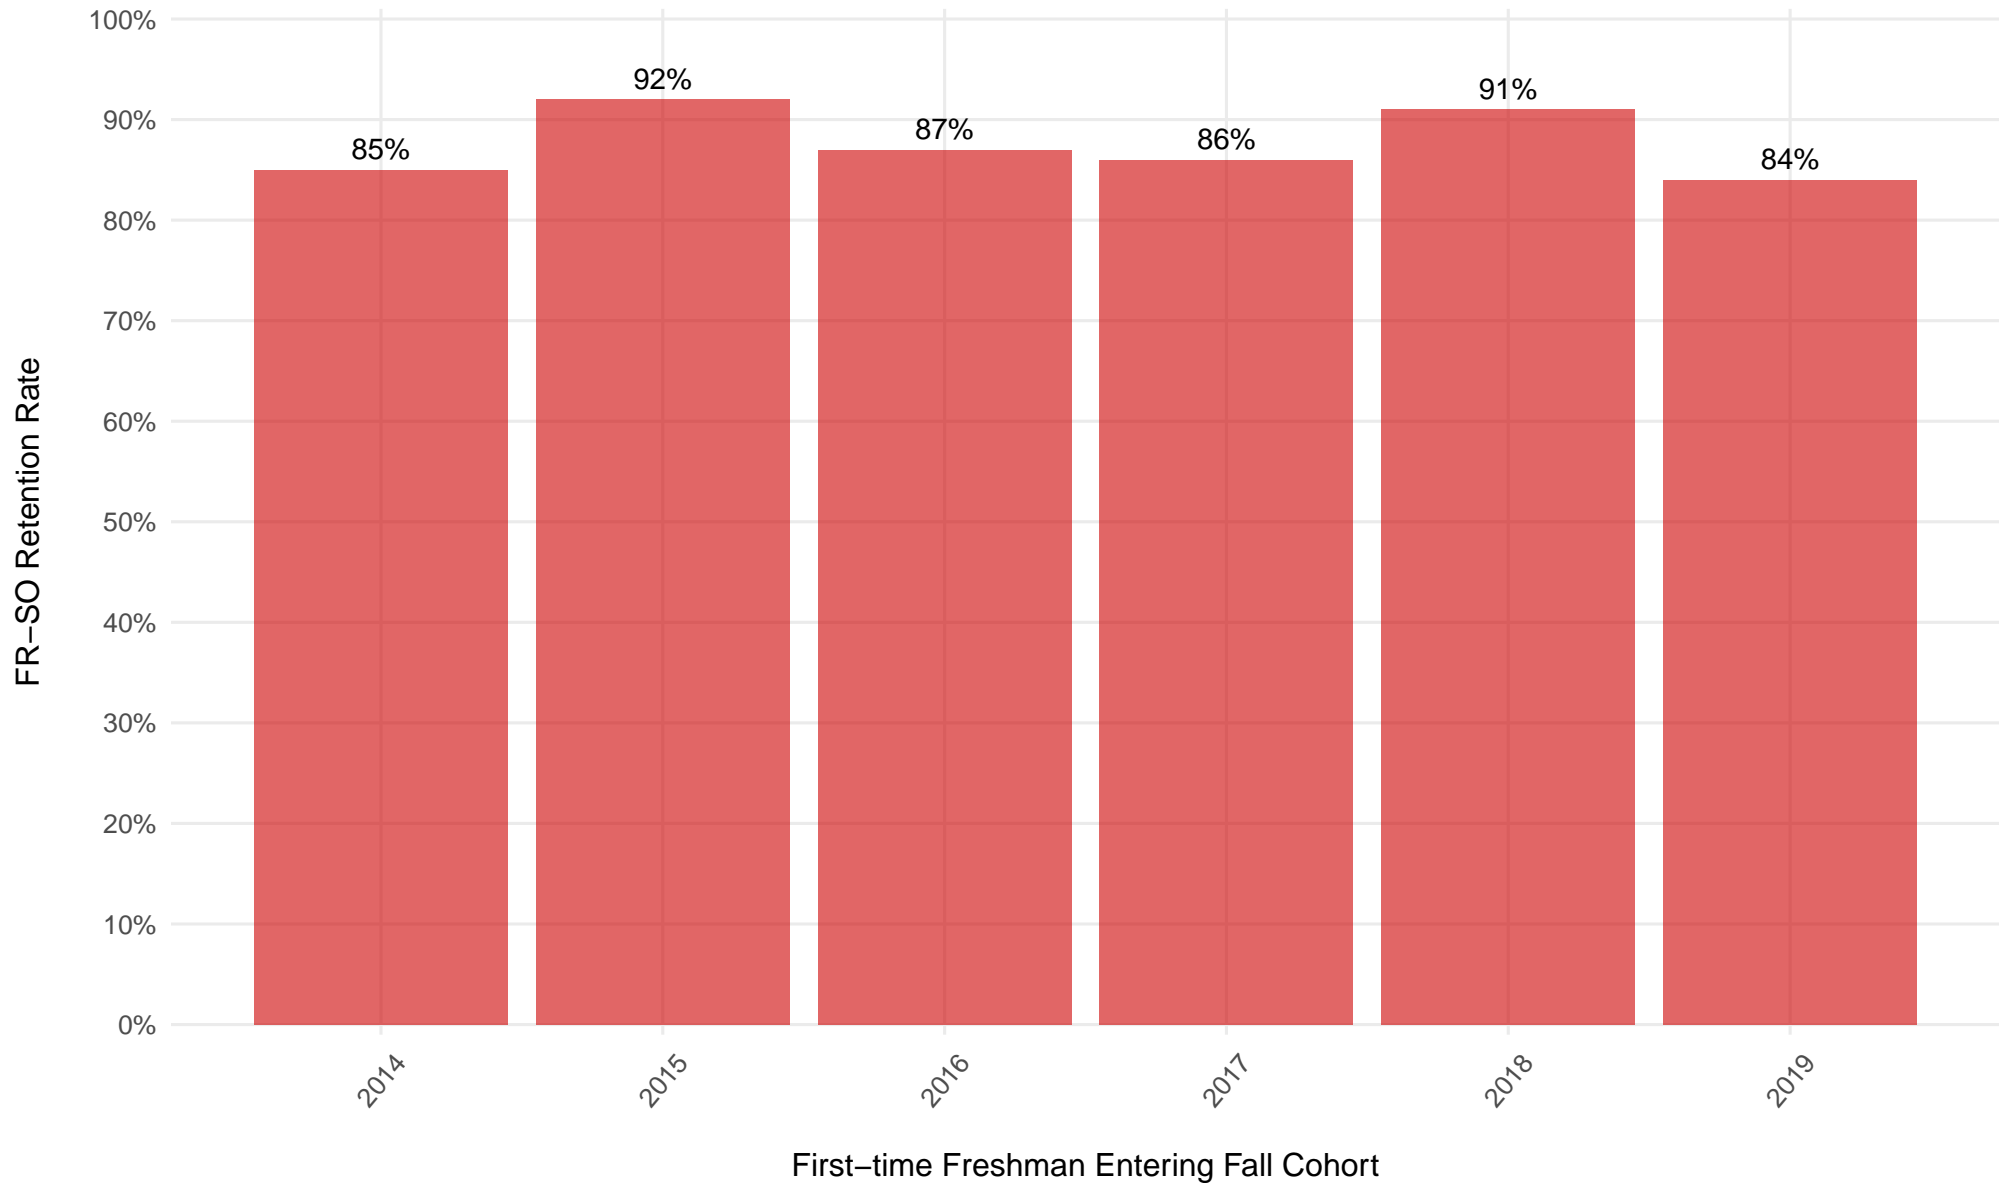

Wabash College Freshman to Sophomore Retention Rates

Overall

Wabash College 6–YR Grad Rate

Overall

Wabash College 6–YR Grad Rate

Pell grant recipients

Wabash College 6–YR Grad Rate

Stafford loan recipients that were not Pell recipients