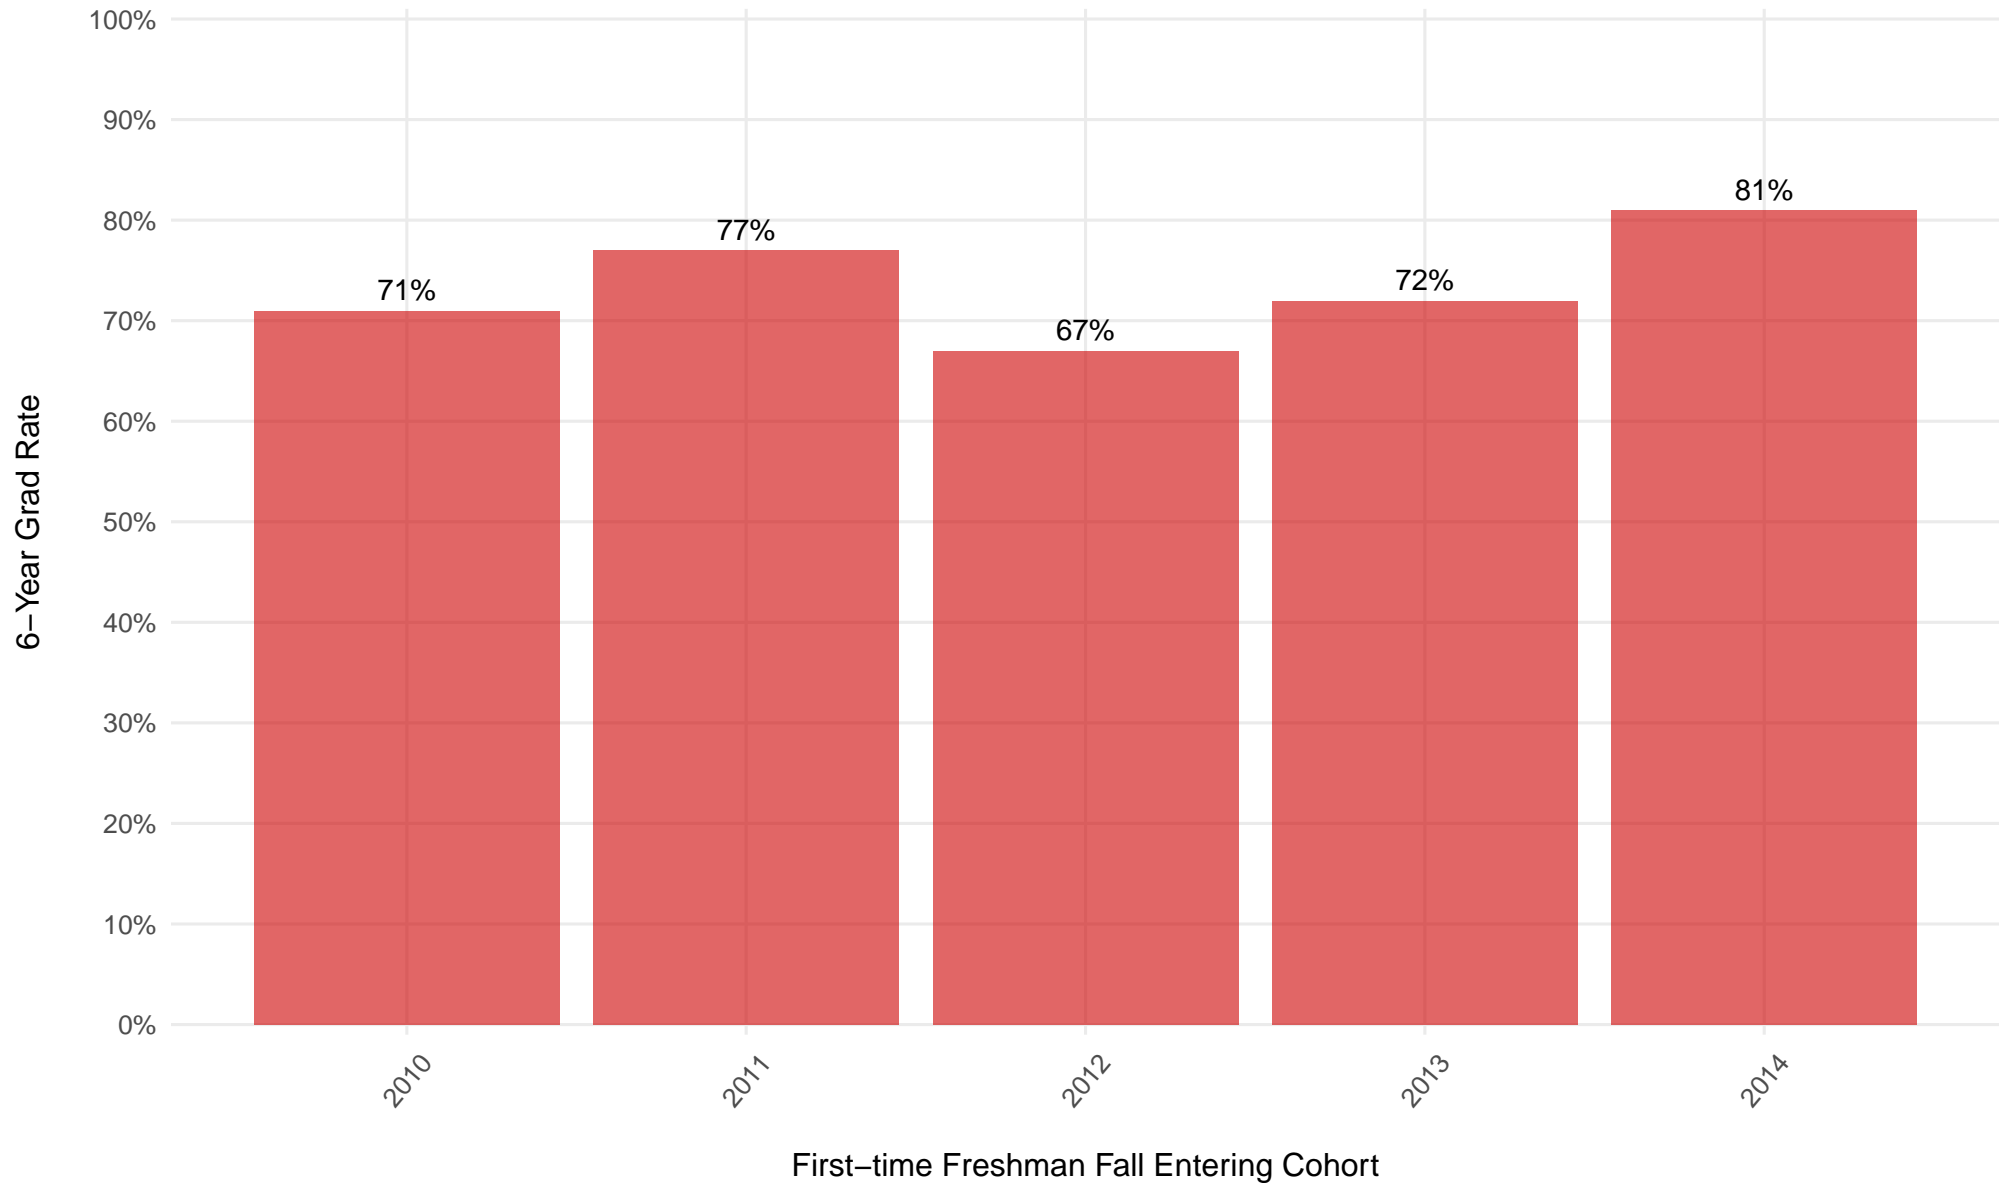

Wabash College Freshman to Sophomore Retention Rates

Overall

Wabash College 6–YR Grad Rate

Overall

Wabash College 6–YR Grad Rate

Pell grant recipients

Wabash College 6–YR Grad Rate

Stafford loan recipients that were not Pell recipients