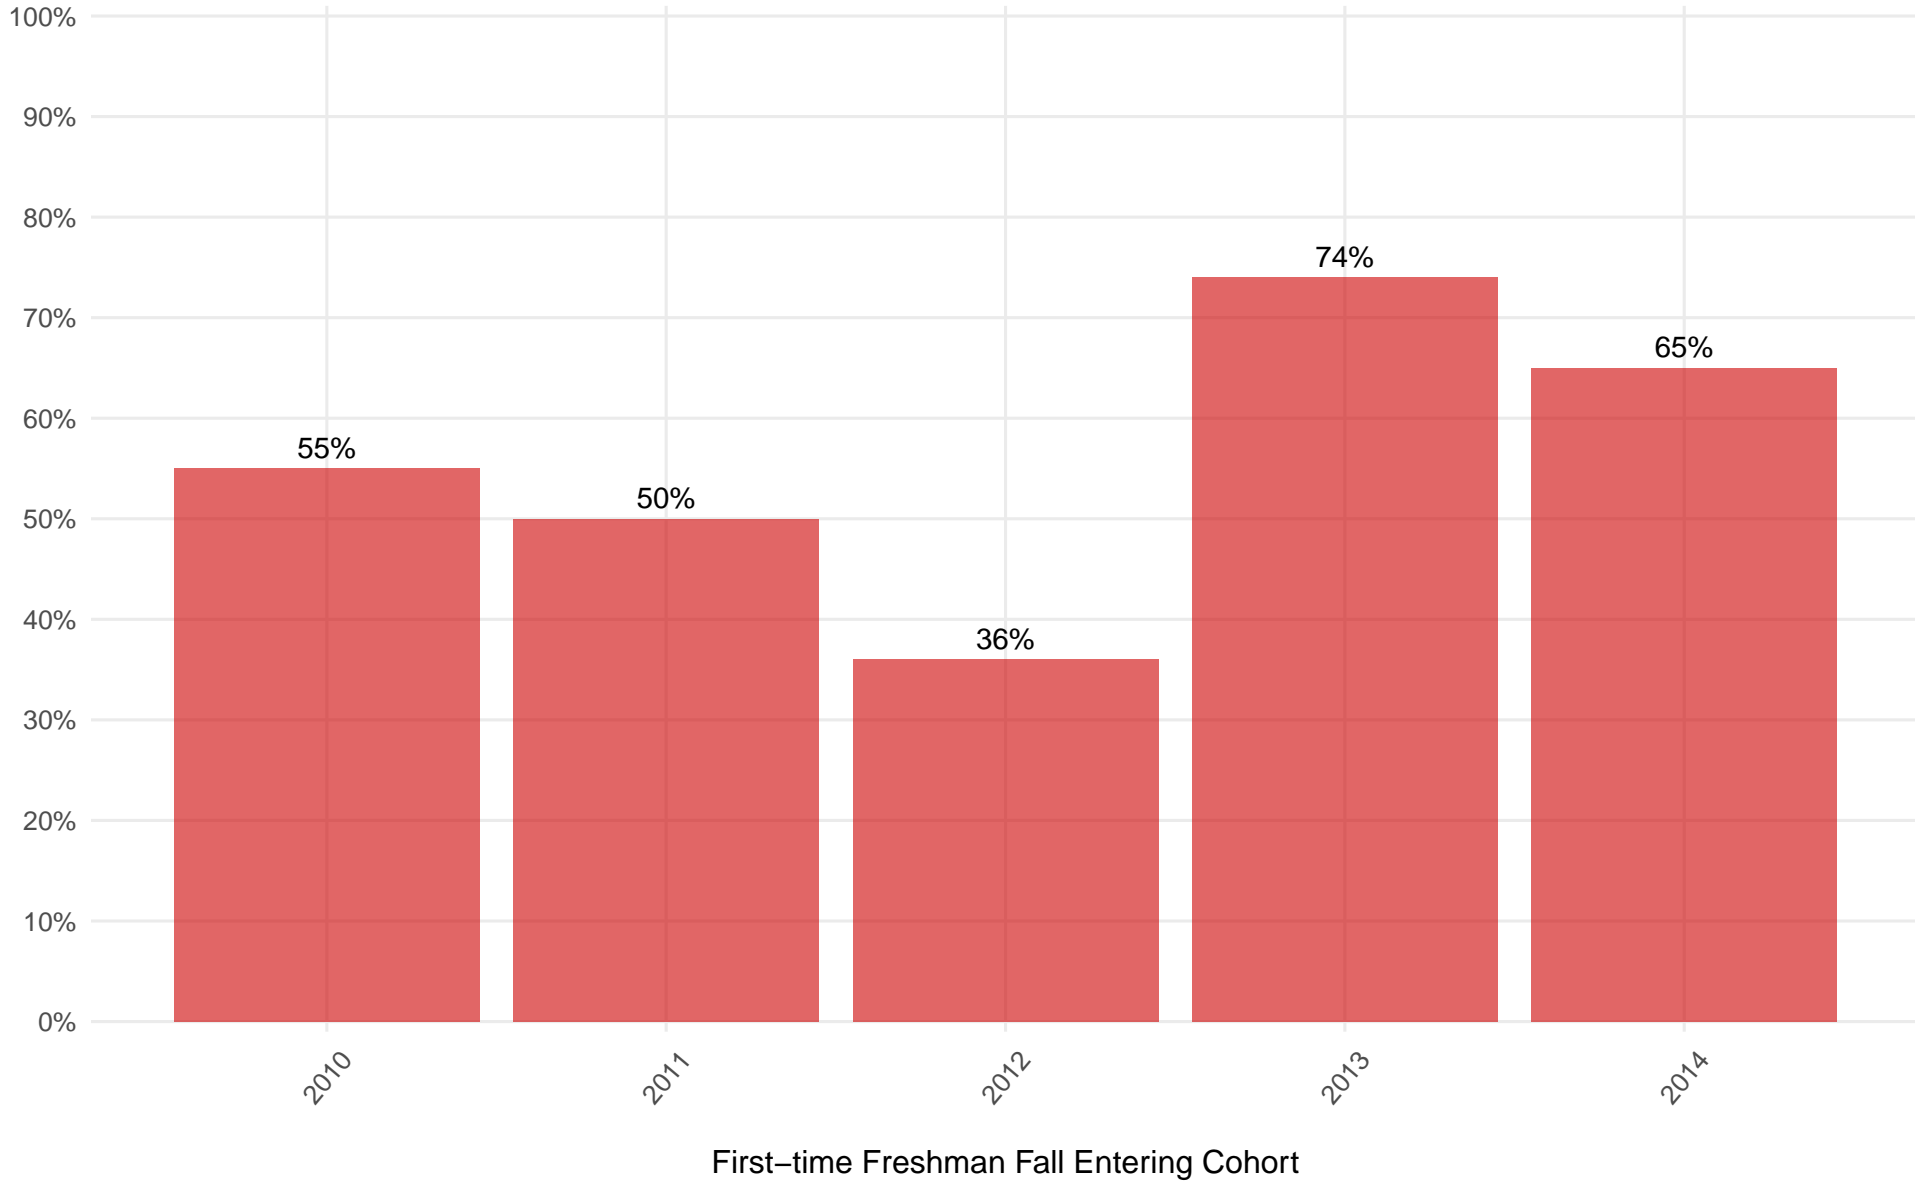

Wabash College 6–YR Grad Rate

Students that did not receive a Stafford loan or a Pell Grant

Wabash College 6-YR Grad Rate

Black Students

First-time Freshman Fall Entering Cohort

Wabash College 6–YR Grad Rate Hispanic/Latino Students