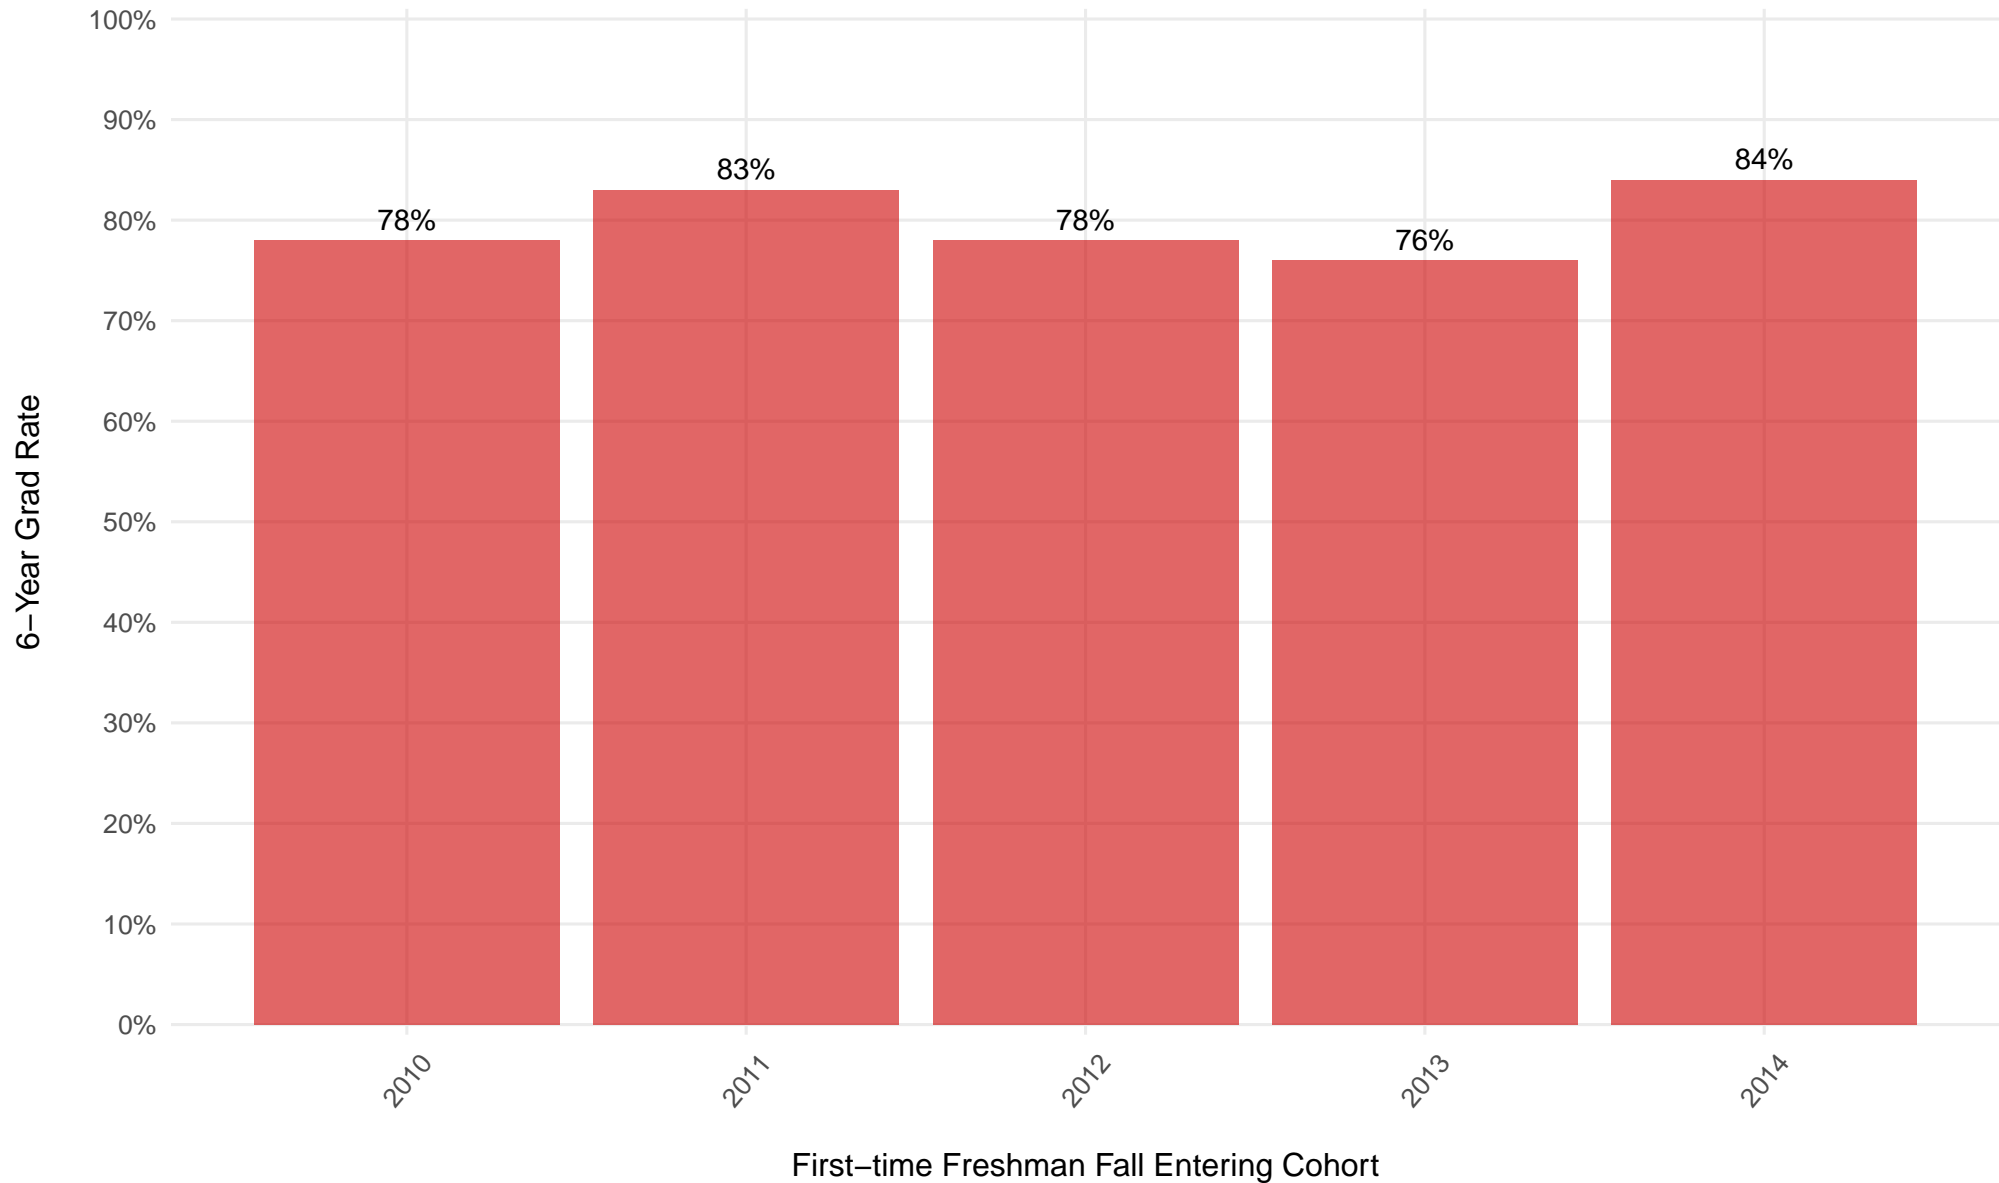

Wabash College 6–YR Grad Rate

Students that did not receive a Stafford loan or a Pell Grant