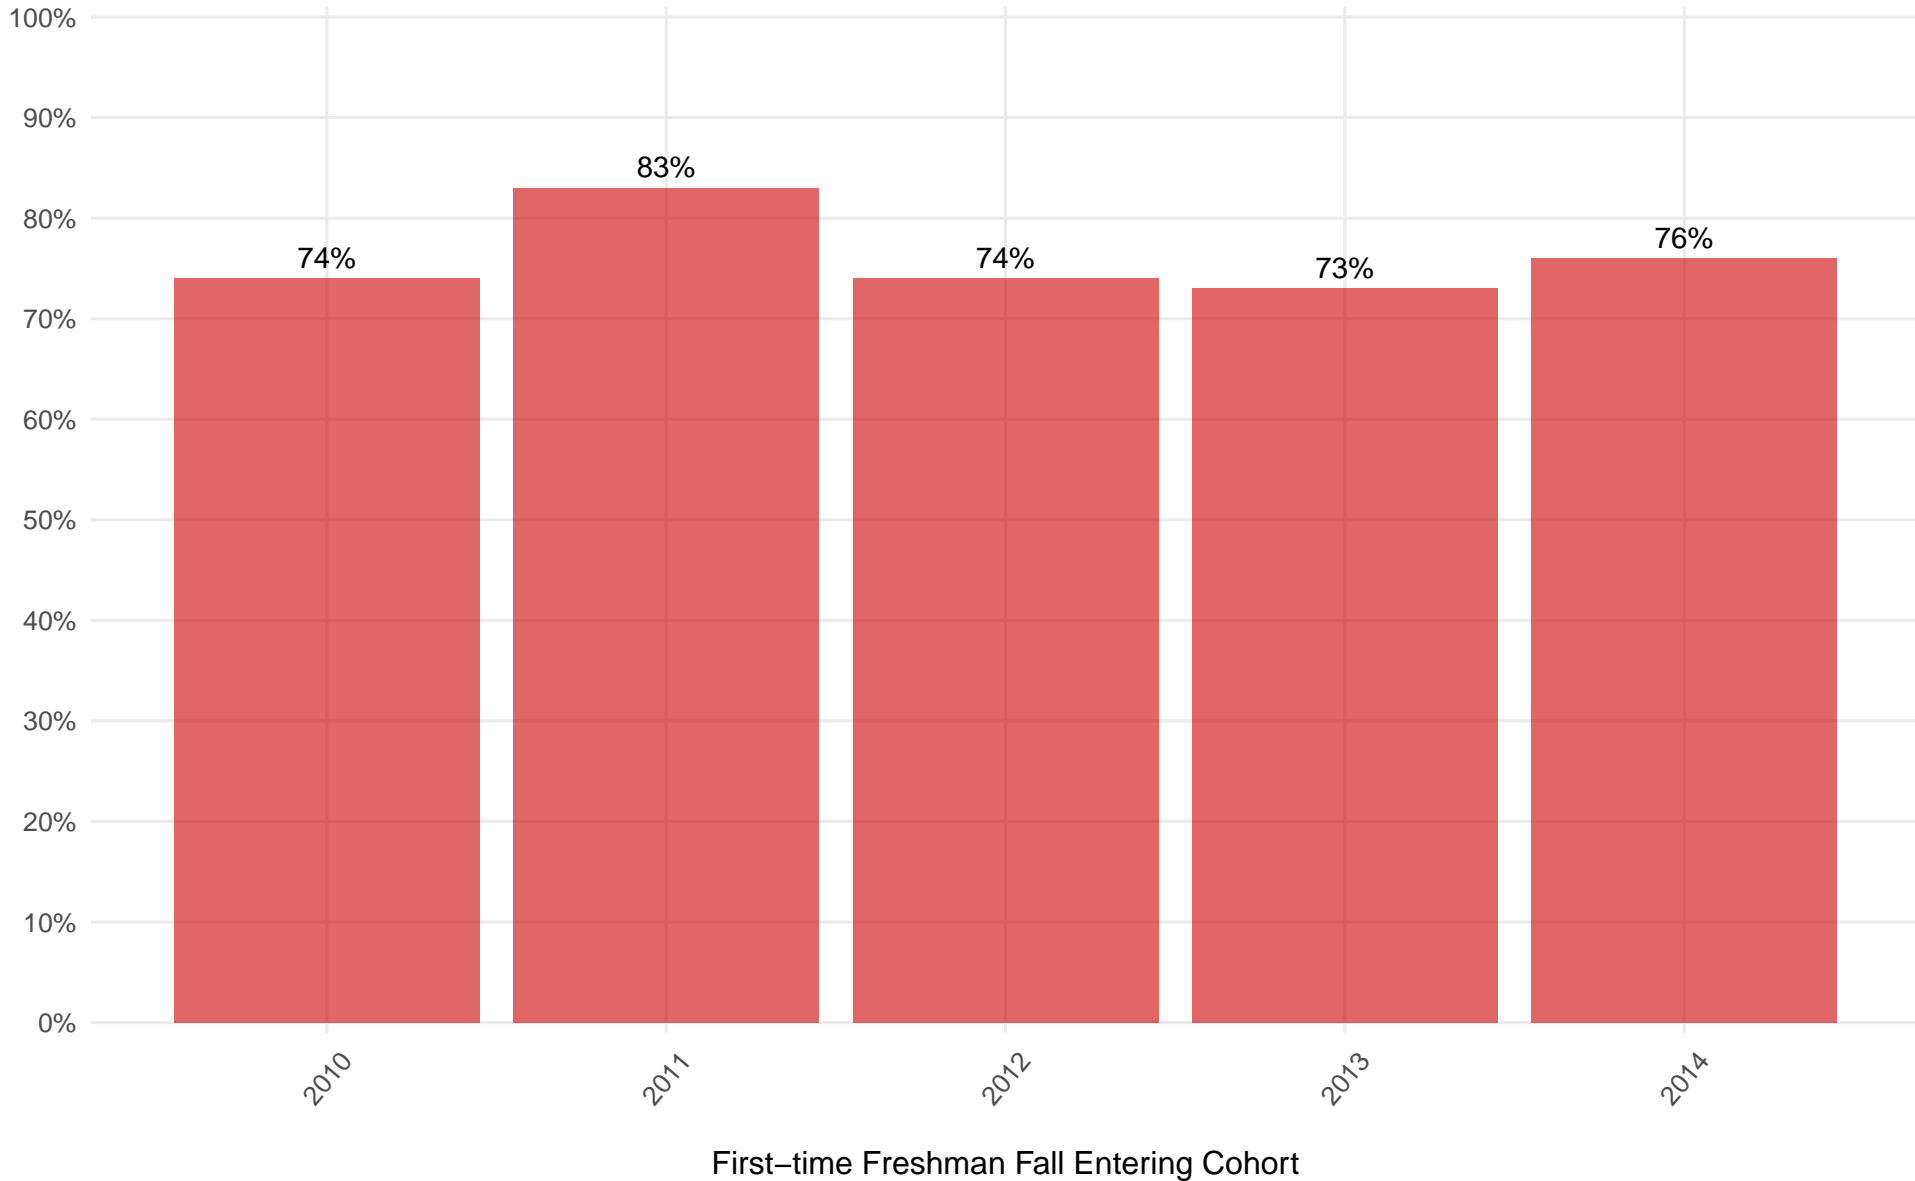

Wabash College 6-YR Grad Rate

White Students