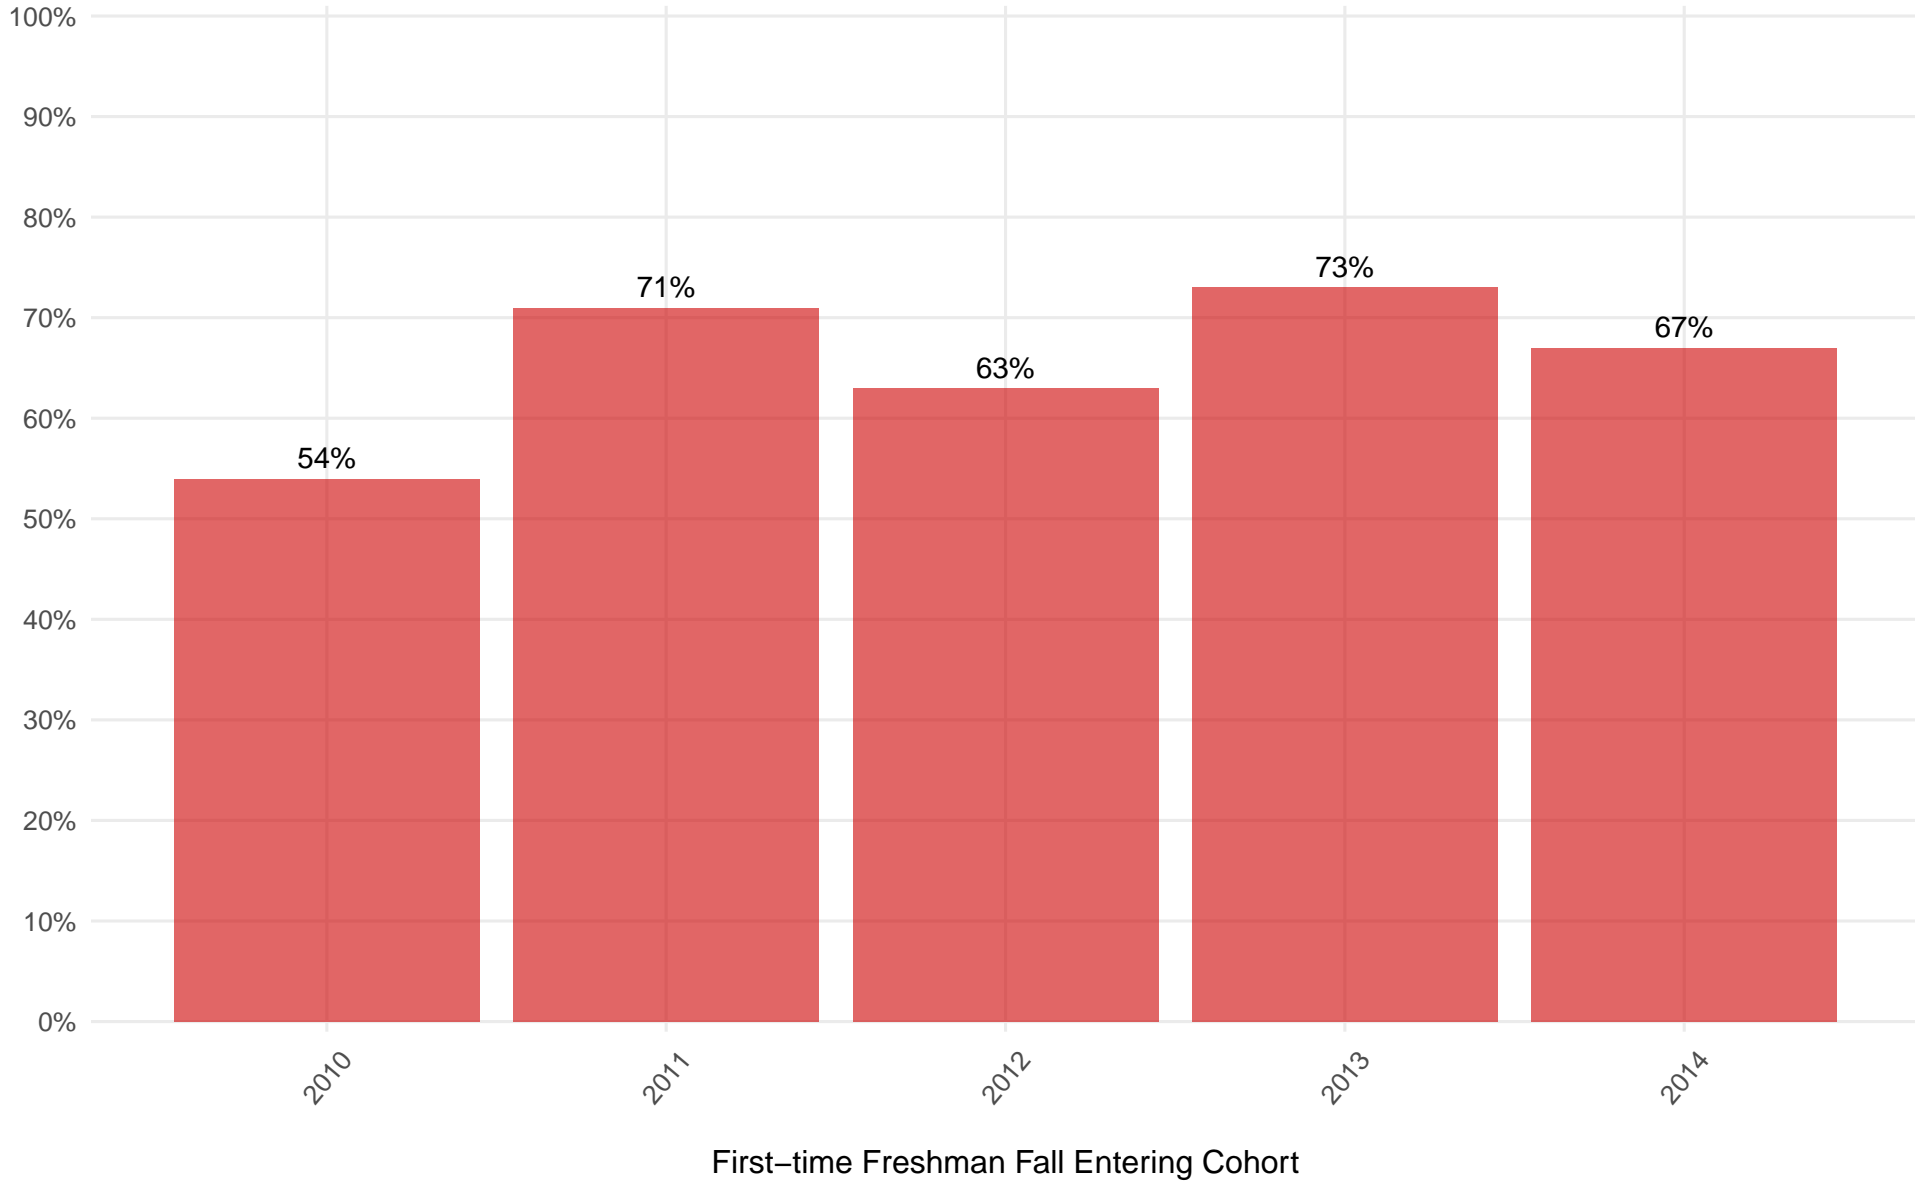

Wabash College 6-YR Grad Rate

Black Students

First-time Freshman Fall Entering Cohort