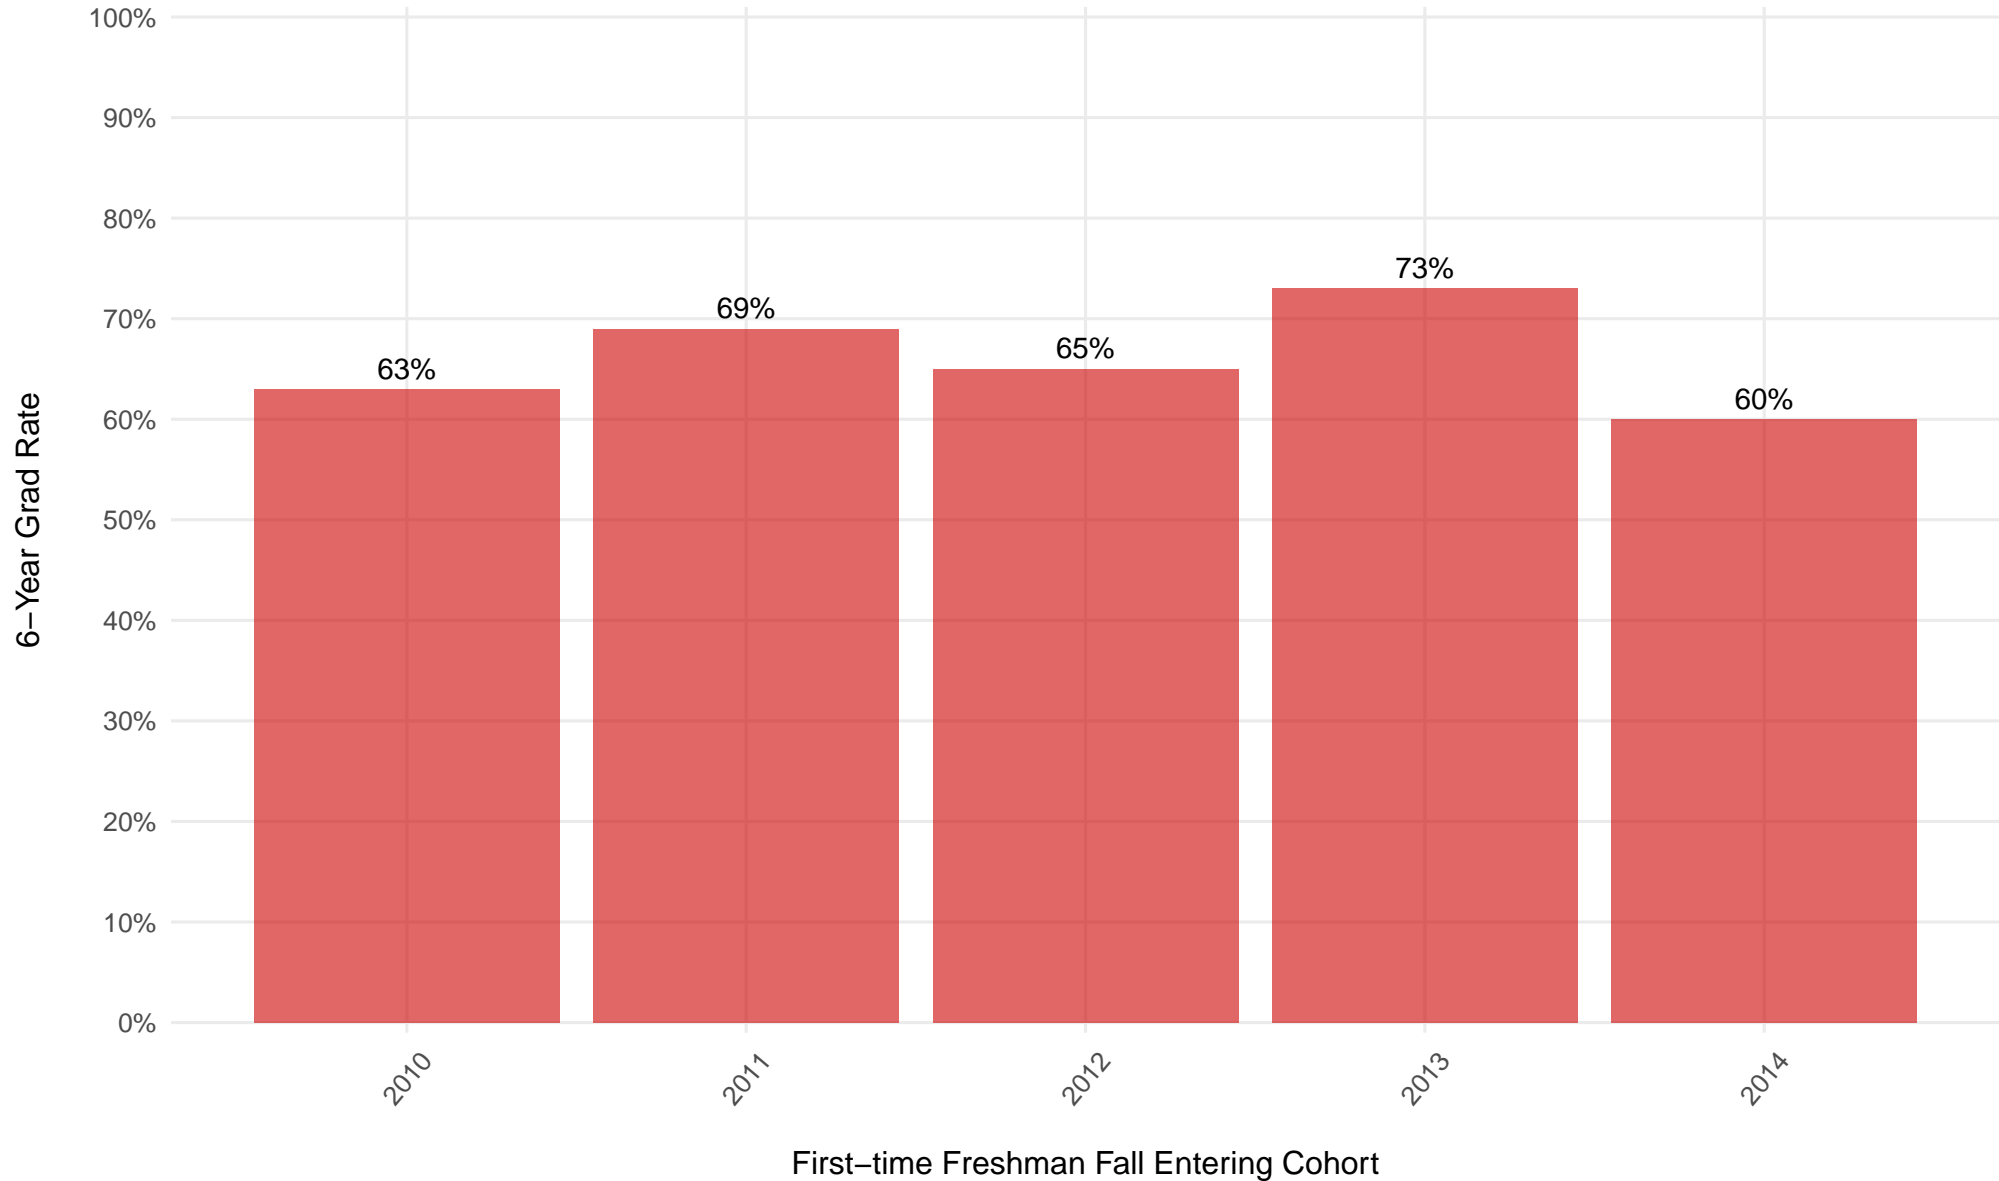

Wabash College Freshman to Sophomore Retention Rates

Overall

Wabash College 6–YR Grad Rate

Overall

Wabash College 6–YR Grad Rate

Pell grant recipients

Wabash College 6–YR Grad Rate

Stafford loan recipients that were not Pell recipients