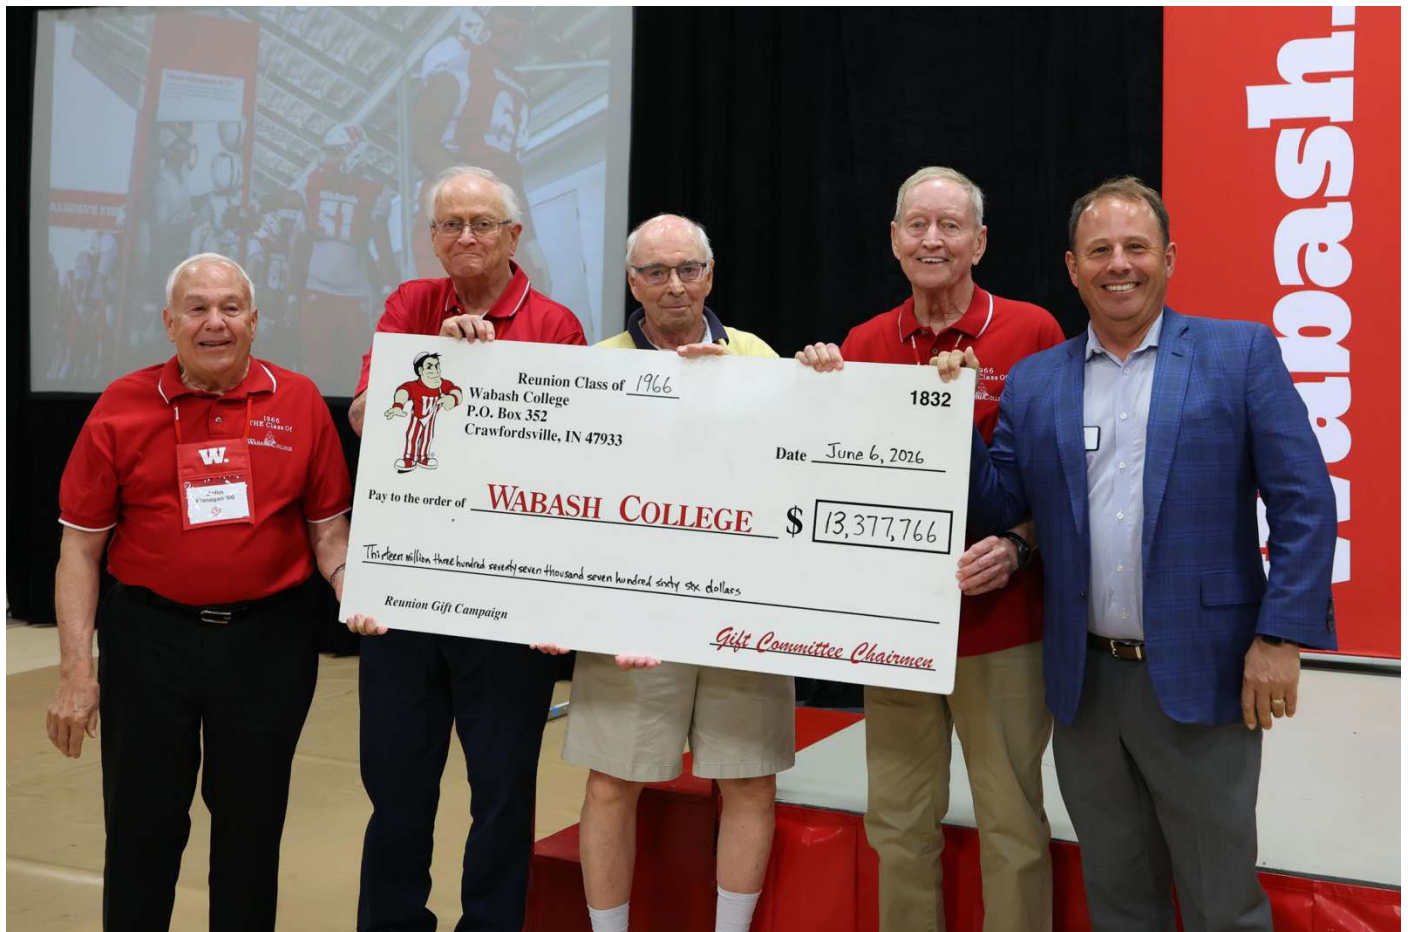

Dear men of '66,

Our class has done it again! For our 50th reunion we set a record with a gift of \$8 million to the College. For our 55th reunion we added a gift of \$3.5 million and named a dormitory for our class. And now for our 60th reunion we have made a gift of \$13, 377, 766 to our Alma Mater. The announcement was made at the all -alumni luncheon on 6/6/26, and the audience was stunned by the generosity of our class. THERE SIMPLY IS NO OTHER CLASS LIKE '66!

For the past fifteen months our committee has worked closely with the College administration to honor the four Wabash alumni killed in Viet Nam. Roger Thies came up with this idea and suggested we name something on campus in their memory. We will add our class name to the rebuild of the Senior Arch and will dedicate a memorial garden on campus in their memory. Your incredible generosity has enabled this to happen.