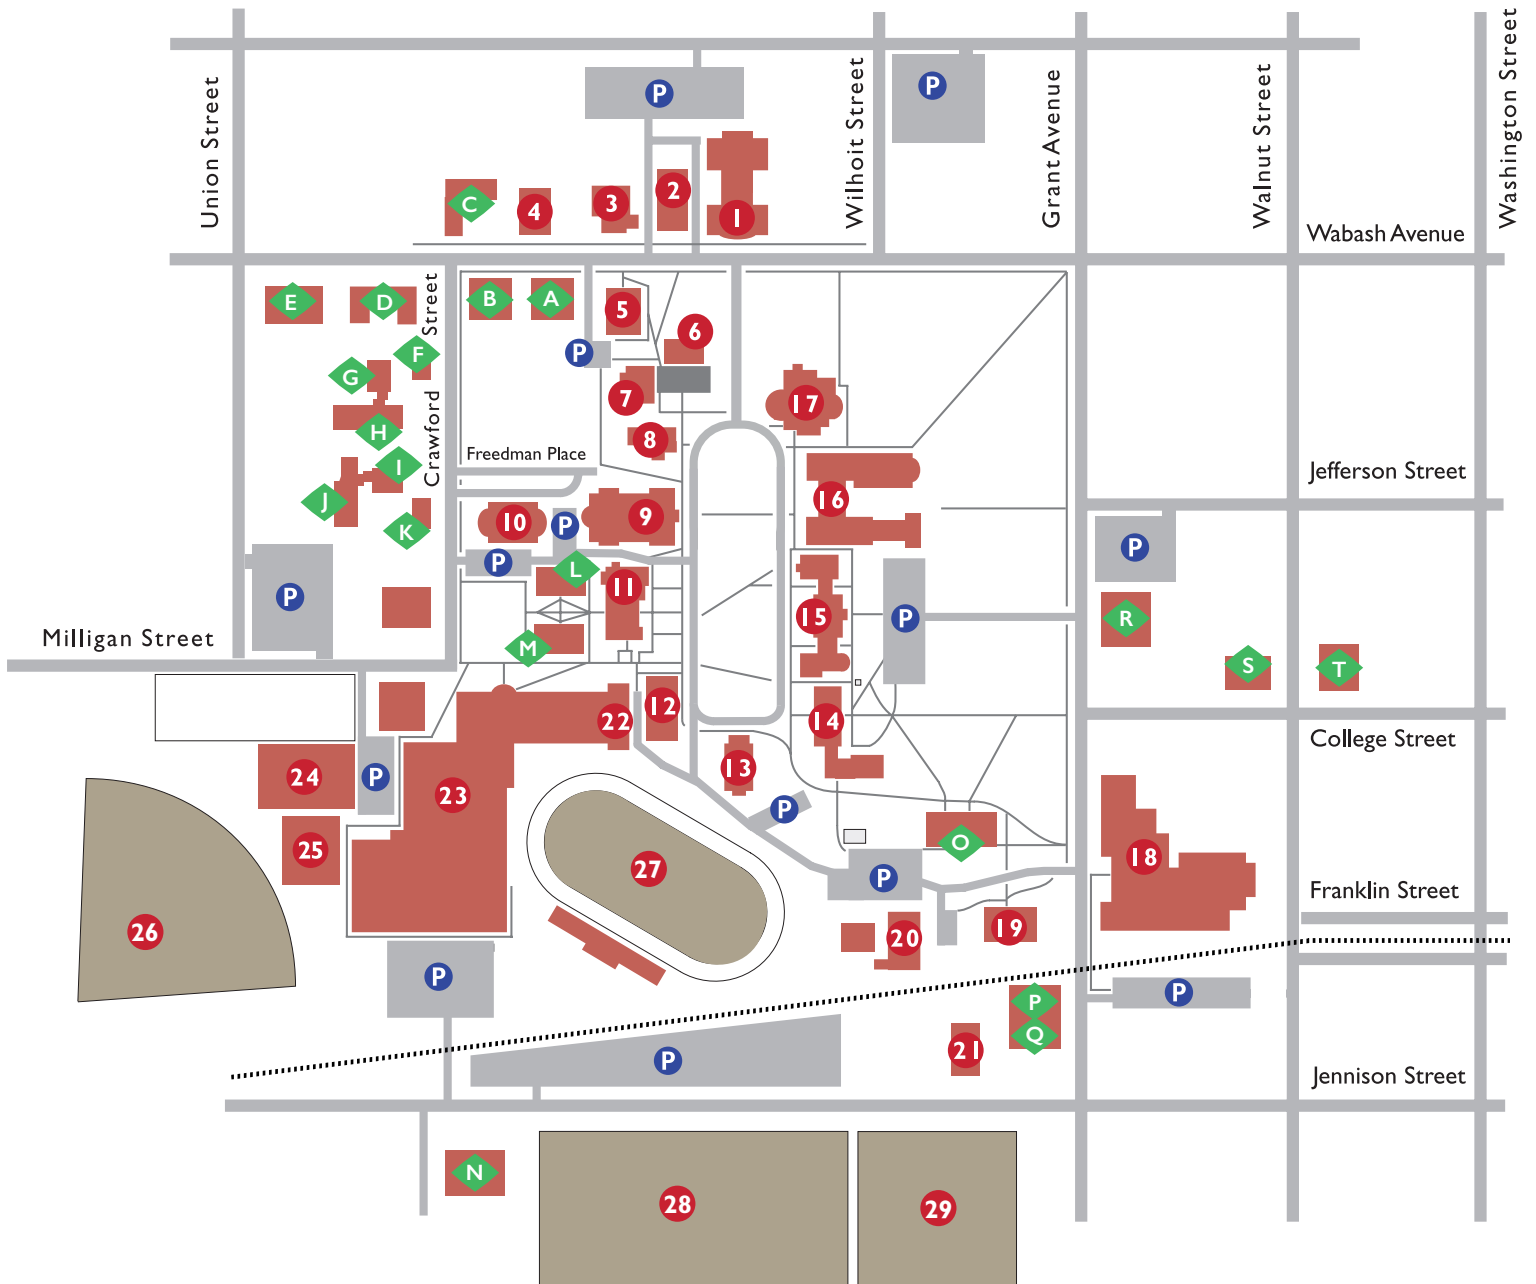

Wabash.

The Campus

- 1** Trippet Hall
Admissions and Financial Aid
Center of Inquiry in the Liberal Arts
Visitor's Parking
 - 2** Hays Alumni Center
Alumni Affairs
Annual Giving
 - 3** Arnold House
Schroeder Career Services Office
 - 4** International Center
 - 5** Kane House
Advancement Office
 - 6** Forest Hall
Education Studies Department
 - 7** Hovey Cottage
Communications and Marketing
 - 8** Caleb Mills House
 - 9** Lilly Library
Academic Centers of Excellence
Media Center
Robert Ramsay Archival Center
 - 10** Malcolm X Institute
 - 11** Sparks Center
Bon Appetit Food Service
Student Dining & Scarlet Inn
Wabash College Bookstore
 - 12** Goodrich Hall
Mathematics & Computer Science Department
Physics Department
 - 13** Pioneer Chapel
Student Counseling Center
 - 14** Baxter Hall
Economics Department
History Department
Information Technology Services
Lovell Lecture Room (101)
Political Science Department
Psychology Department
 - 15** Center Hall
Business Office
Dean of the College's Office
Dean of Students' Office
English Department
International Studies Office
Philosophy and Religion Department
President's Office
Registrar's Office
 - 16** Hays Hall
Biology Department
Chemistry Department
 - 17** Detchon Center
International Hall
Classics Department
Modern Languages Department
 - 18** Fine Arts Center
Music Department
Korb Classroom
Lewis Salter Concert Hall
Theater Department
Ball Theater
Experimental Theater
Art Department
Eric Dean Gallery
Gregory Huebner Gallery
Permanent Collection Gallery
Rhetoric Department
 - 19** Wabash Center for Teaching and Learning in Theology and Religion
 - 20** Campus Services
 - 21** Shipping and Receiving
 - 22** Armory
WDPD Office
Board of Publications Office
WNDY Radio
 - 23** Allen Athletics & Recreation Center
Athletics Department
Knowing Field House
Chadwick Court
Class of 1950 Natatorium
Class of 1952 Fitness Center
Student Health Center
 - 24** Collett Tennis Center
 - 25** Shelbourne Wrestling Center
 - 26** Goodrich Ballpark
 - 27** Byron P. Hollett Little Giants Stadium
J. Owen Huntsman Track
 - 28** Mud Hollow Stadium
Fischer Soccer and Lacrosse Field
 - 29** Intramural and Practice Fields
- Student Residences
- A** Beta Theta Pi
 - B** Tau Kappa Epsilon
 - C** Phi Kappa Psi
 - D** Delta Tau Delta
 - E** Sigma Chi
 - F** Butler House
 - G** North Lodge
 - H** Rogge Hall
 - I** Placher Lodge
 - J** Williams Hall
 - K** Seymour House
 - L** Morris Hall
 - M** Wolcott Hall
 - N** Lambda Chi Alpha
 - O** Martindale Hall
 - P** College Hall
 - Q** Theta Delta Chi
 - R** Phi Gamma Delta
 - S** Kappa Sigma
 - T** Phi Delta Theta