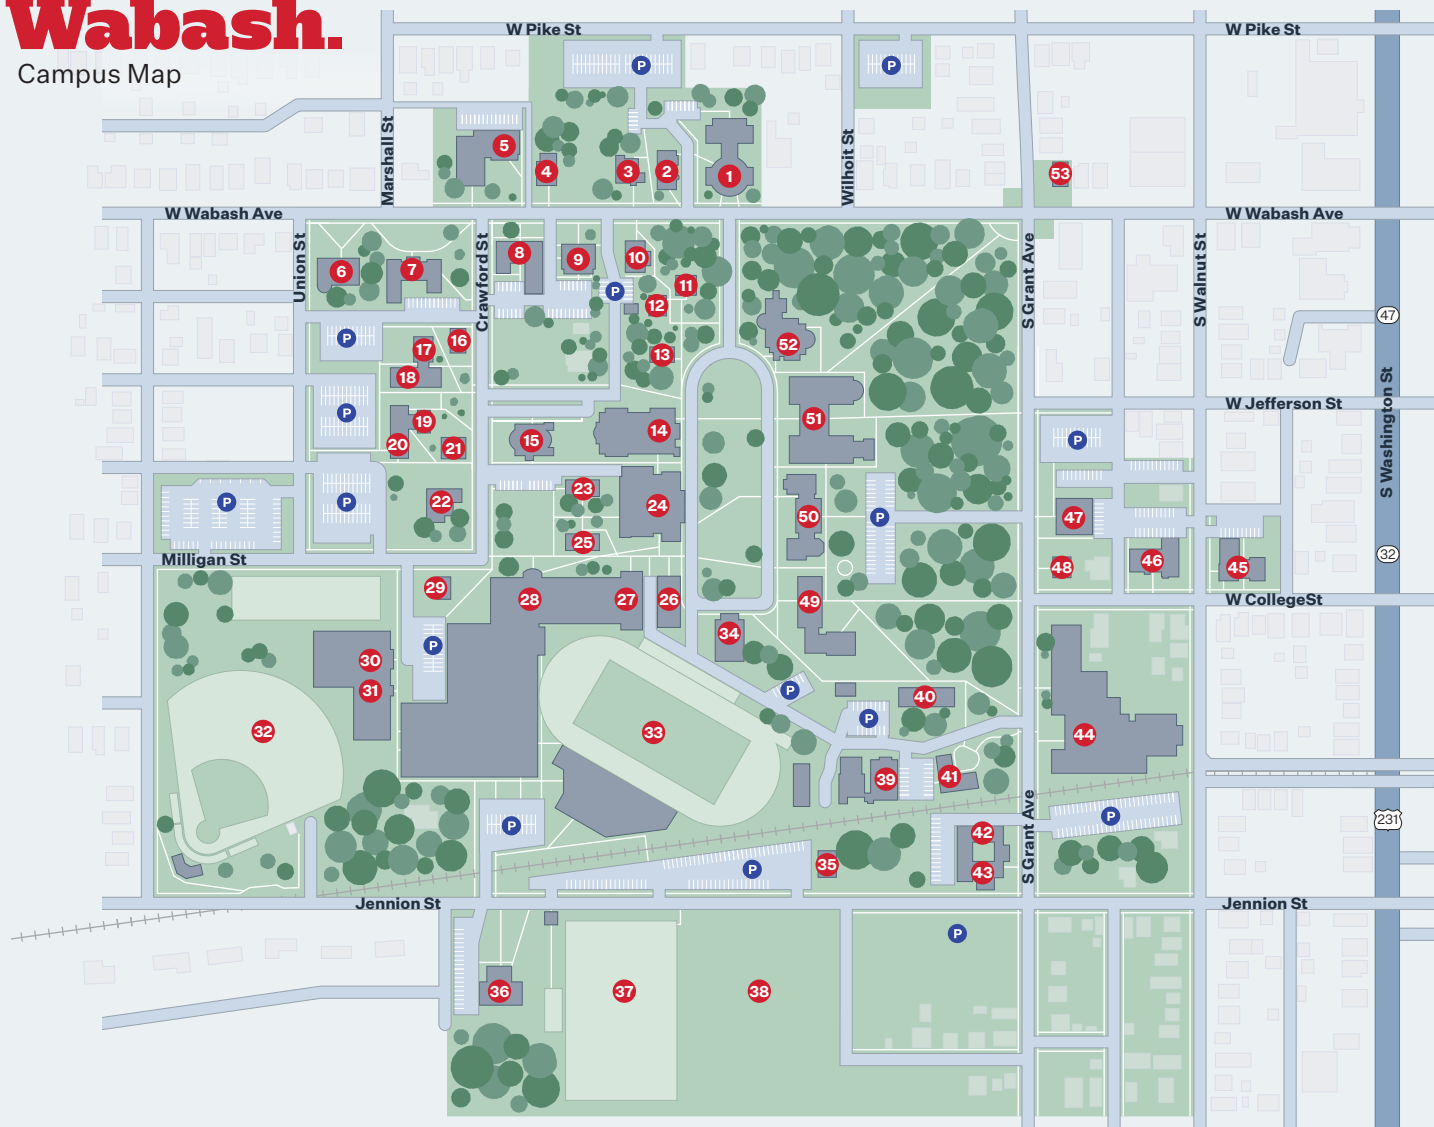

Wabash.

Campus Map

Campus Buildings

- | | | |
|--|---|--|
| 1 Trippet Hall <ul style="list-style-type: none">• Admissions & Financial Aid• Visitor Parking | 17 Class of 1966 Lodge | 36 Lambda Chi Alpha |
| 2 Hays Alumni Center <ul style="list-style-type: none">• Alumni Affairs & Annual Giving | 18 Rogge Hall | 37 Fischer Field |
| 3 Arnold House | 19 Placher Lodge | 38 Mud Hollow Intramural & Practice Fields |
| 4 International Center | 20 Williams Hall | 39 Campus Services |
| 5 Phi Kappa Psi | 21 Seymour House | 40 Martindale Hall |
| 6 Sigma Chi | 22 Campus Safety and Security | 41 Wabash Center for Teaching & Learning in Theology & Religion |
| 7 Delta Tau Delta | 23 Morris Hall | 42 College Hall |
| 8 Tau Kappa Epsilon | 24 Community Center | 43 Theta Delta Chi |
| 9 Beta Theta Pi | 25 Wolcott Hall | 44 Fine Arts Center |
| 10 Kane House <ul style="list-style-type: none">• Advancement Office | 26 Goodrich Hall | 45 Phi Delta Theta |
| 11 Forest Hall | 27 Armory | 46 Kappa Sigma |
| 12 Hovey Cottage | 28 Allen Athletics & Recreation Center | 47 Phi Gamma Delta |
| 13 Caleb Mills House | 29 Kendall House | 48 Stephenson Institute |
| 14 Lilly Library | 30 Collett Tennis Center | 49 Baxter Hall |
| 15 Malcolm X Institute | 31 Shelbourne Wrestling Center | 50 Center Hall <ul style="list-style-type: none">• Administrative Offices |
| 16 Butler House | 32 Goodrich Ballpark | 51 Hays Hall |
| | 33 Little Giant Stadium | 52 Detchon Center |
| | 34 Pioneer Chapel | 53 Latino Community Center |
| | 35 Shipping & Receiving | |