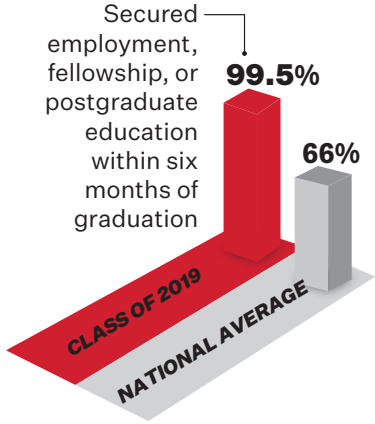

#1 Best Alumni Network
#1 Best School for Internships
#7 Best Career Services

Wabash.

Best Colleges in Indiana by Mid-Career Salary Potential

1. University of Notre Dame: \$139,700
2. Rose-Hulman: \$138,800
- 3. Wabash: \$137,800**
4. DePauw University: \$113,600
5. Purdue University: \$113,000

27
FULBRIGHT
SCHOLARS
 SINCE 2014

88%
 Law School Acceptance

94%
 Med School Acceptance

9

RHODES SCHOLARS FROM WABASH

Butler, Purdue, DePauw, Earlham, Hanover have 8 combined

LITTLE GIANTS. **BIG RESULTS.**

PIE Trips

Allow students to explore what it is like to live and work in a city—and explore a career focus with alumni networking.

Resume/Cover Letter

The Wabash Form empowers students to tell their story and stand out as candidates, all through the lens of the liberal arts experience.

92%

said meeting with Career Services was important to their future

3x

Students that engage with Career Services are **three times** more likely to have secured a first destination by graduation.

98%

of freshmen visit Career Services