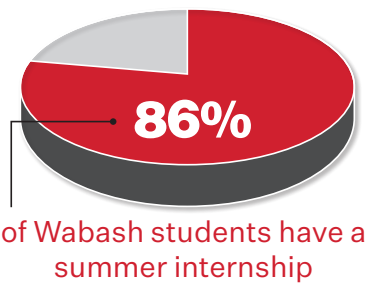

#1 Best Alumni Network
#1 Best School for Internships
#7 Best Career Services

Wabash.

Best Colleges in Indiana by Mid-Career Salary Potential

1. University of Notre Dame: \$139,700
2. Rose-Hulman: \$138,800
- 3. Wabash: \$137,800**
4. DePauw University: \$113,600
5. Purdue University: \$113,000

27
FULBRIGHT
SCHOLARS
 SINCE 2014

88%
 Law School Acceptance

94%
 Med School Acceptance

9

RHODES SCHOLARS FROM WABASH

Butler, Purdue, DePauw, Earlham, Hanover have 8 combined

LITTLE GIANTS. **BIG RESULTS.**

PIE Trips

Allow students to explore what it is like to live and work in a city—and explore a career focus with alumni networking.

Resume/Cover Letter

The Wabash Form empowers students to tell their story and stand out as candidates, all through the lens of the liberal arts experience.